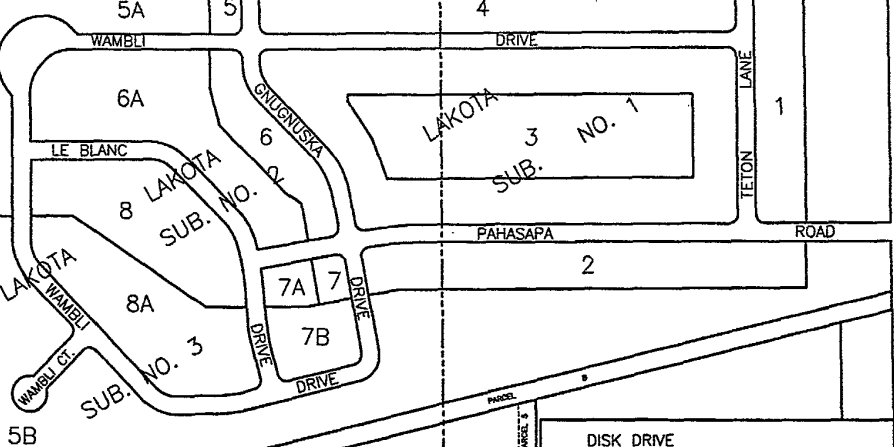

03VR011

OLDFIELD  
SUB.

VAN STREET

11 10 9 8 7 6 5 4 3 2 1

MT. CARMEL STREET

1 2 3 4 5 6 7 8 9 10 11 12 13 14

**VICINITY MAP**  
SCALE: 1" = 500'

INTERSTATE 90