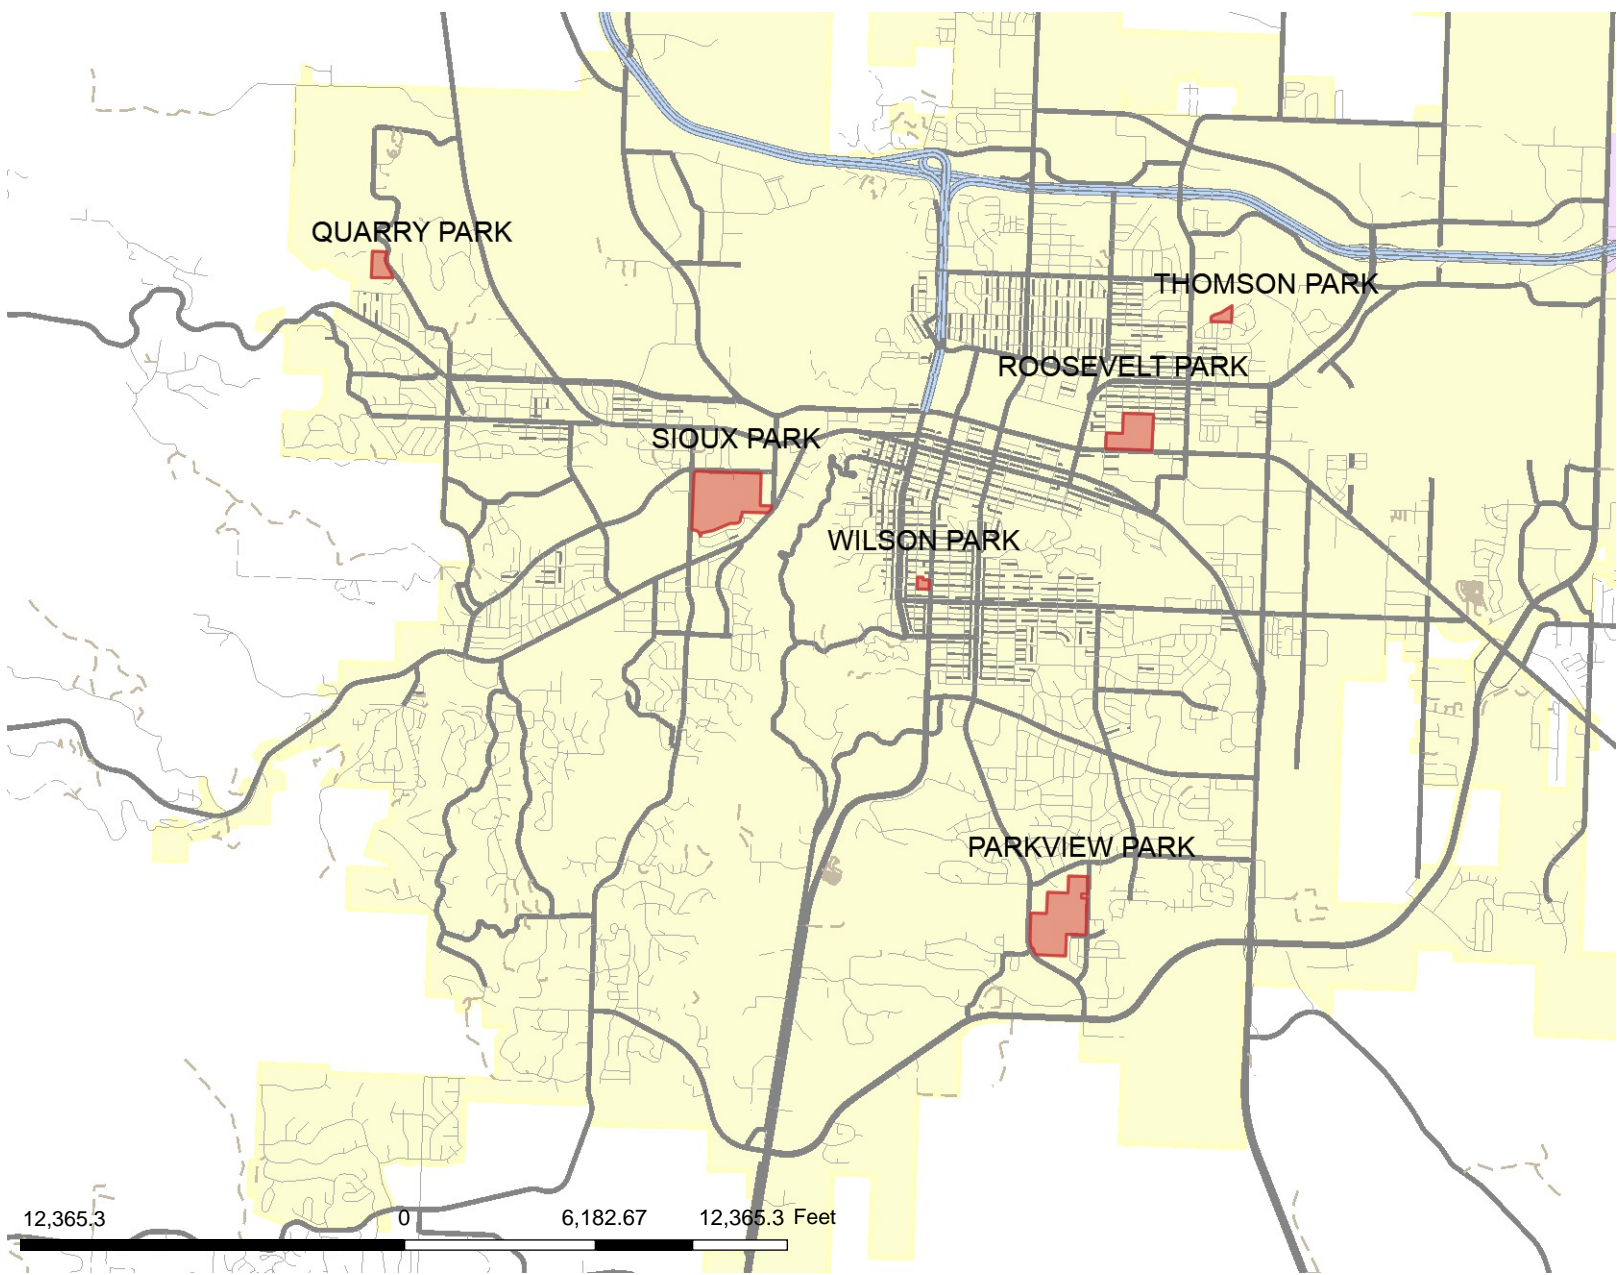

RAPID CITY TENNIS & PLAY COURTS

Legend

- Roads**
- Interstate
 - US highway
 - SD highway
 - County highway
 - Main road
 - Minor arterial
 - Collector
 - Ramp
 - Paved road
 - Unpaved road
 - FS Highway
 - Driveway
 - Paved Alley
 - Unpaved Alley
 - Unimproved road
 - Trail
 - Airport Runway
 - Not yet coded

Scale: 1: 74,192

Map Notes:

DISCLAIMER: This map is provided 'as is' without warranty of any representation to accuracy, timeliness, or completeness. The burden for determining accuracy, completeness, timeliness, merchantability, and fitness for or the appropriateness for use rests solely on the user. Rapid City and Pennington County make no warranties, express or implied, as to the use of the map. There are no implied warranties of merchantability or fitness for a particular purpose. The user acknowledges and accepts the limitations of the map, including the fact that the data used to create the map is dynamic and is in the constant state of maintenance, correction, and update. This documents does not represent a legal survey of the land. There are no restrictions on the distribution of printed Rapid City/Pennington County maps, other than the City of Rapid City copyright/credit notice must be legible on the print. The user agrees to recognize and honor in perpetuity the copyrights and other proprietary claims for the map(s) established or produced by the City of Rapid City or the vendors furnishing said items to the City of Rapid City.