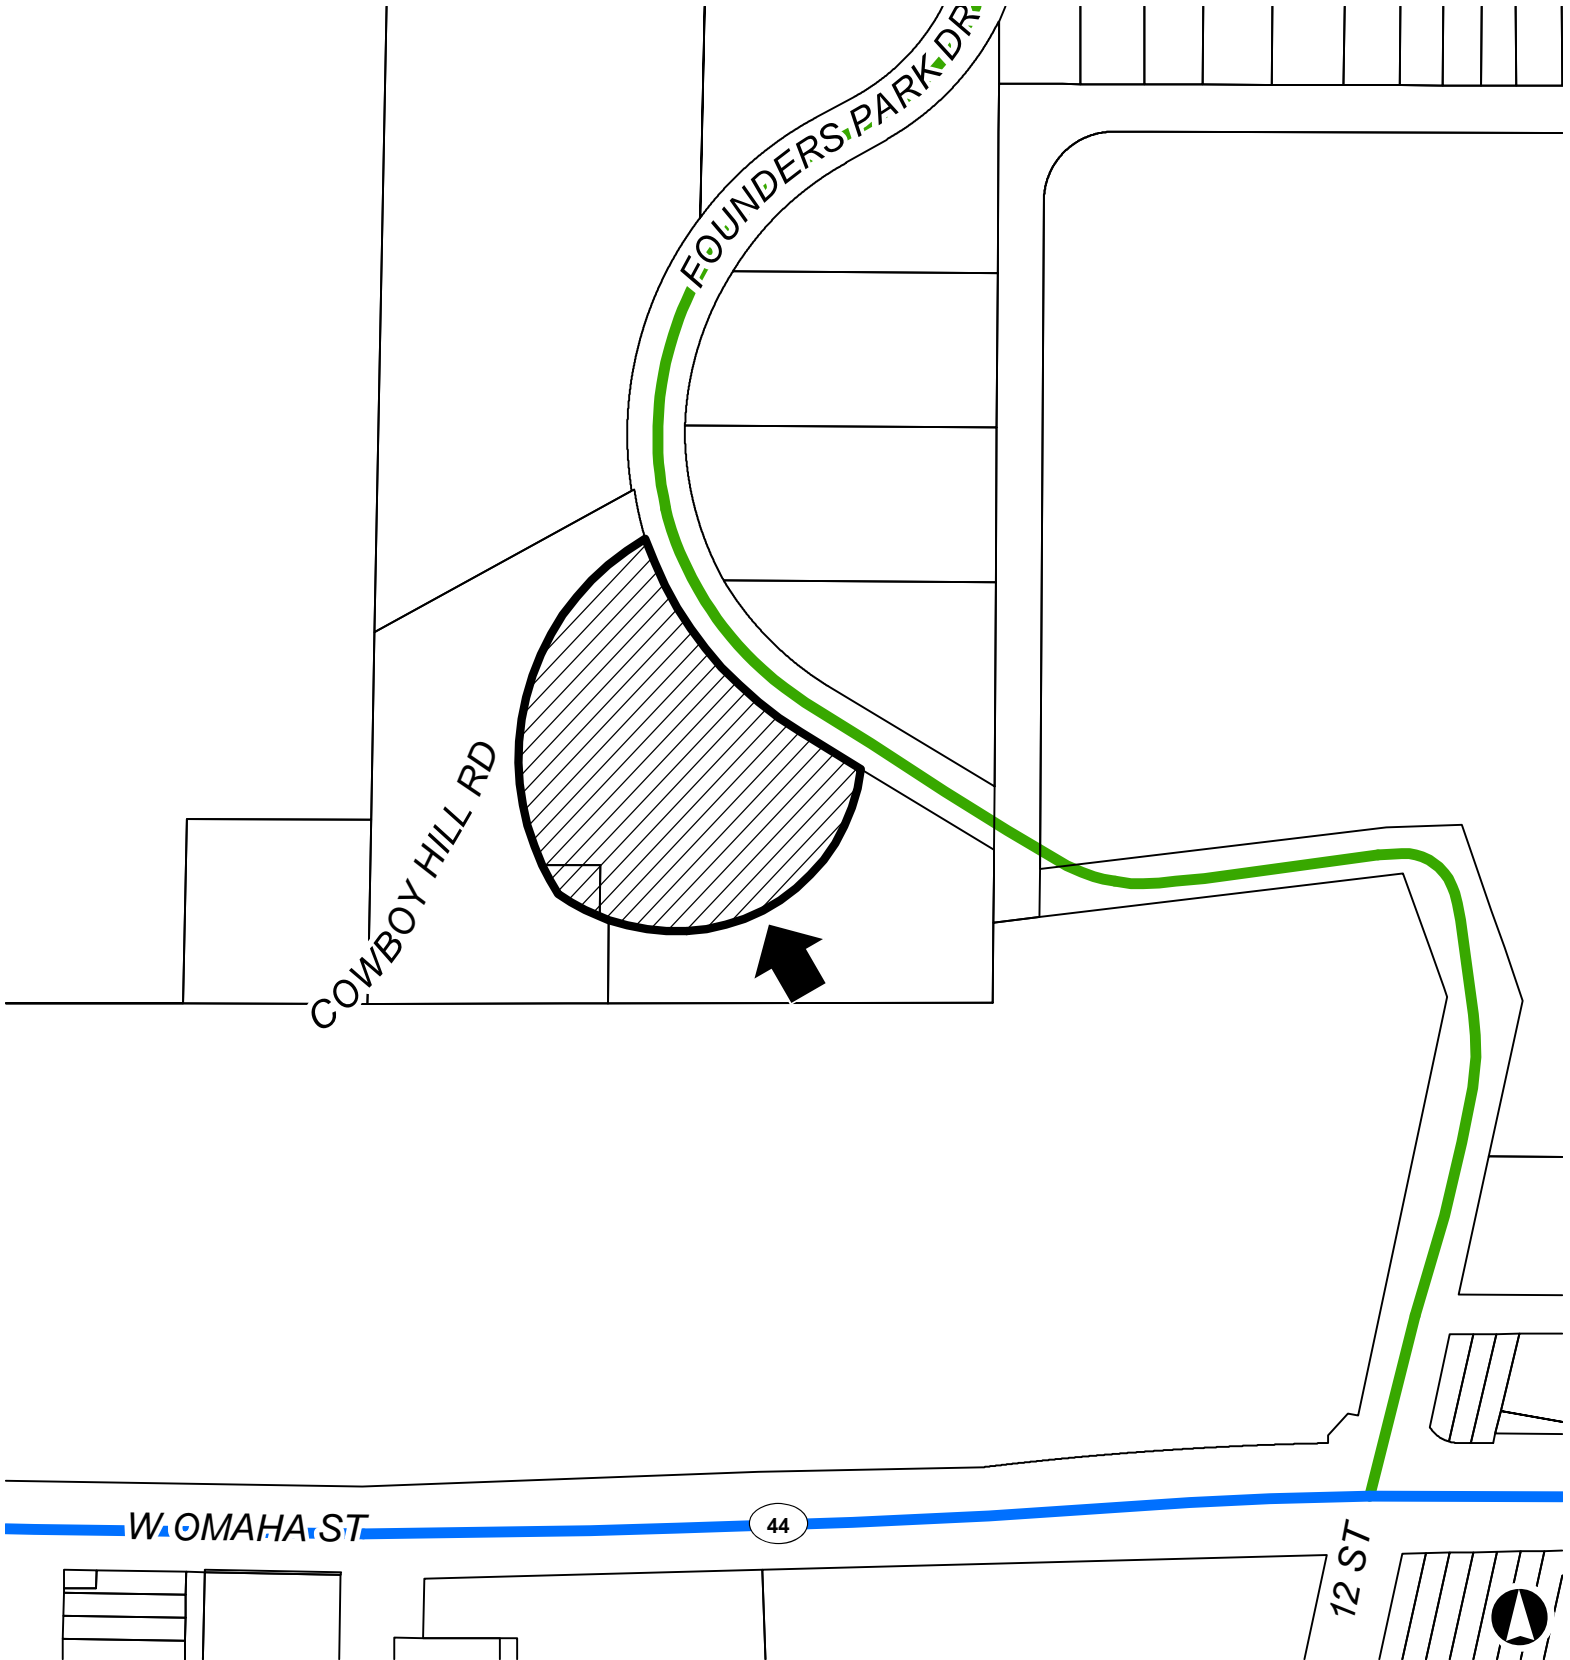

16PL012
West of Founders Park Drive

Subject Property

Major Street Plan

Principal arterial

Collector