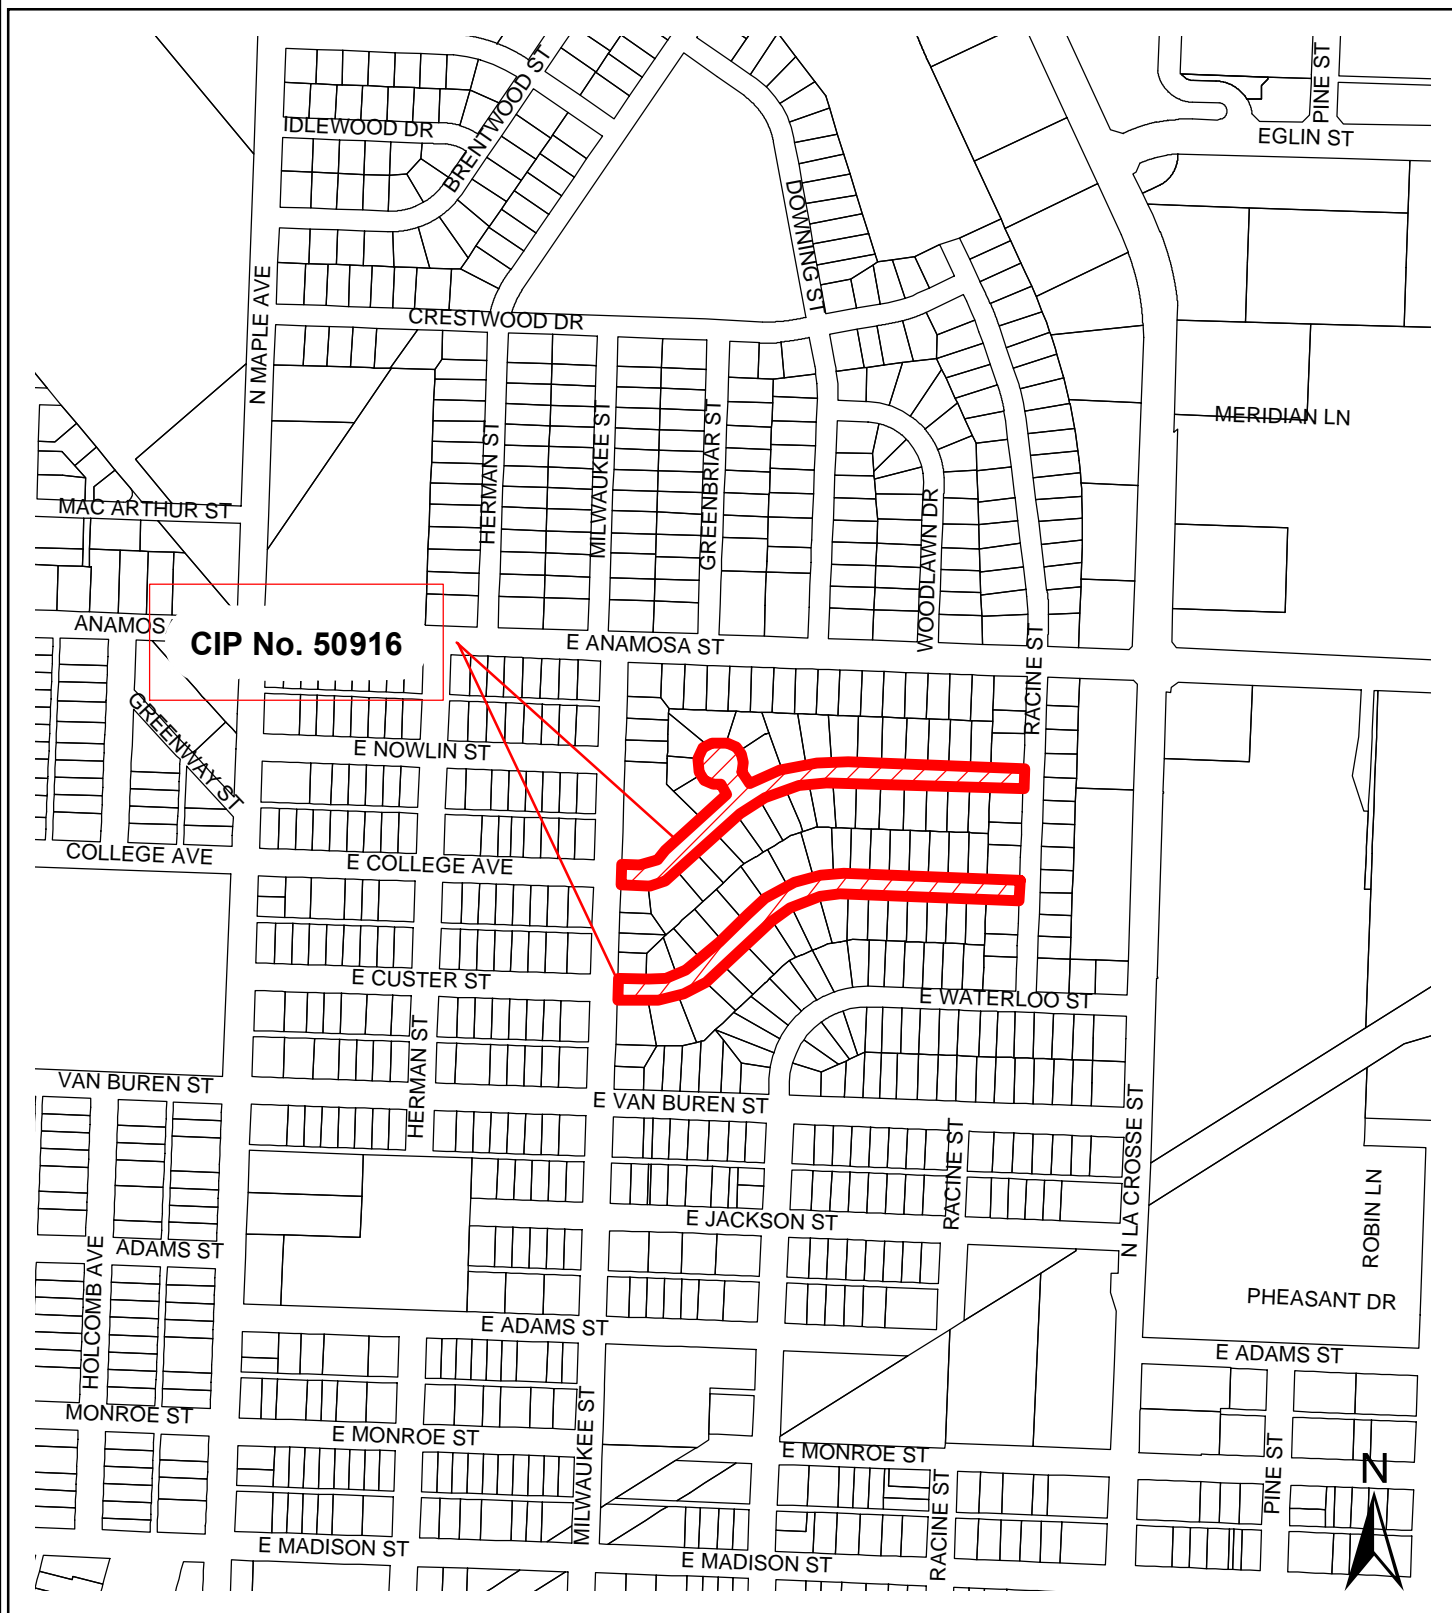

# VICINITY MAP

**EAST CUSTER ST & EAST COLLEGE AV RECONSTRUCTION  
MILWAUKEE TO RACINE  
PROJECT NO. 14-2211  
CIP NO. 50916**