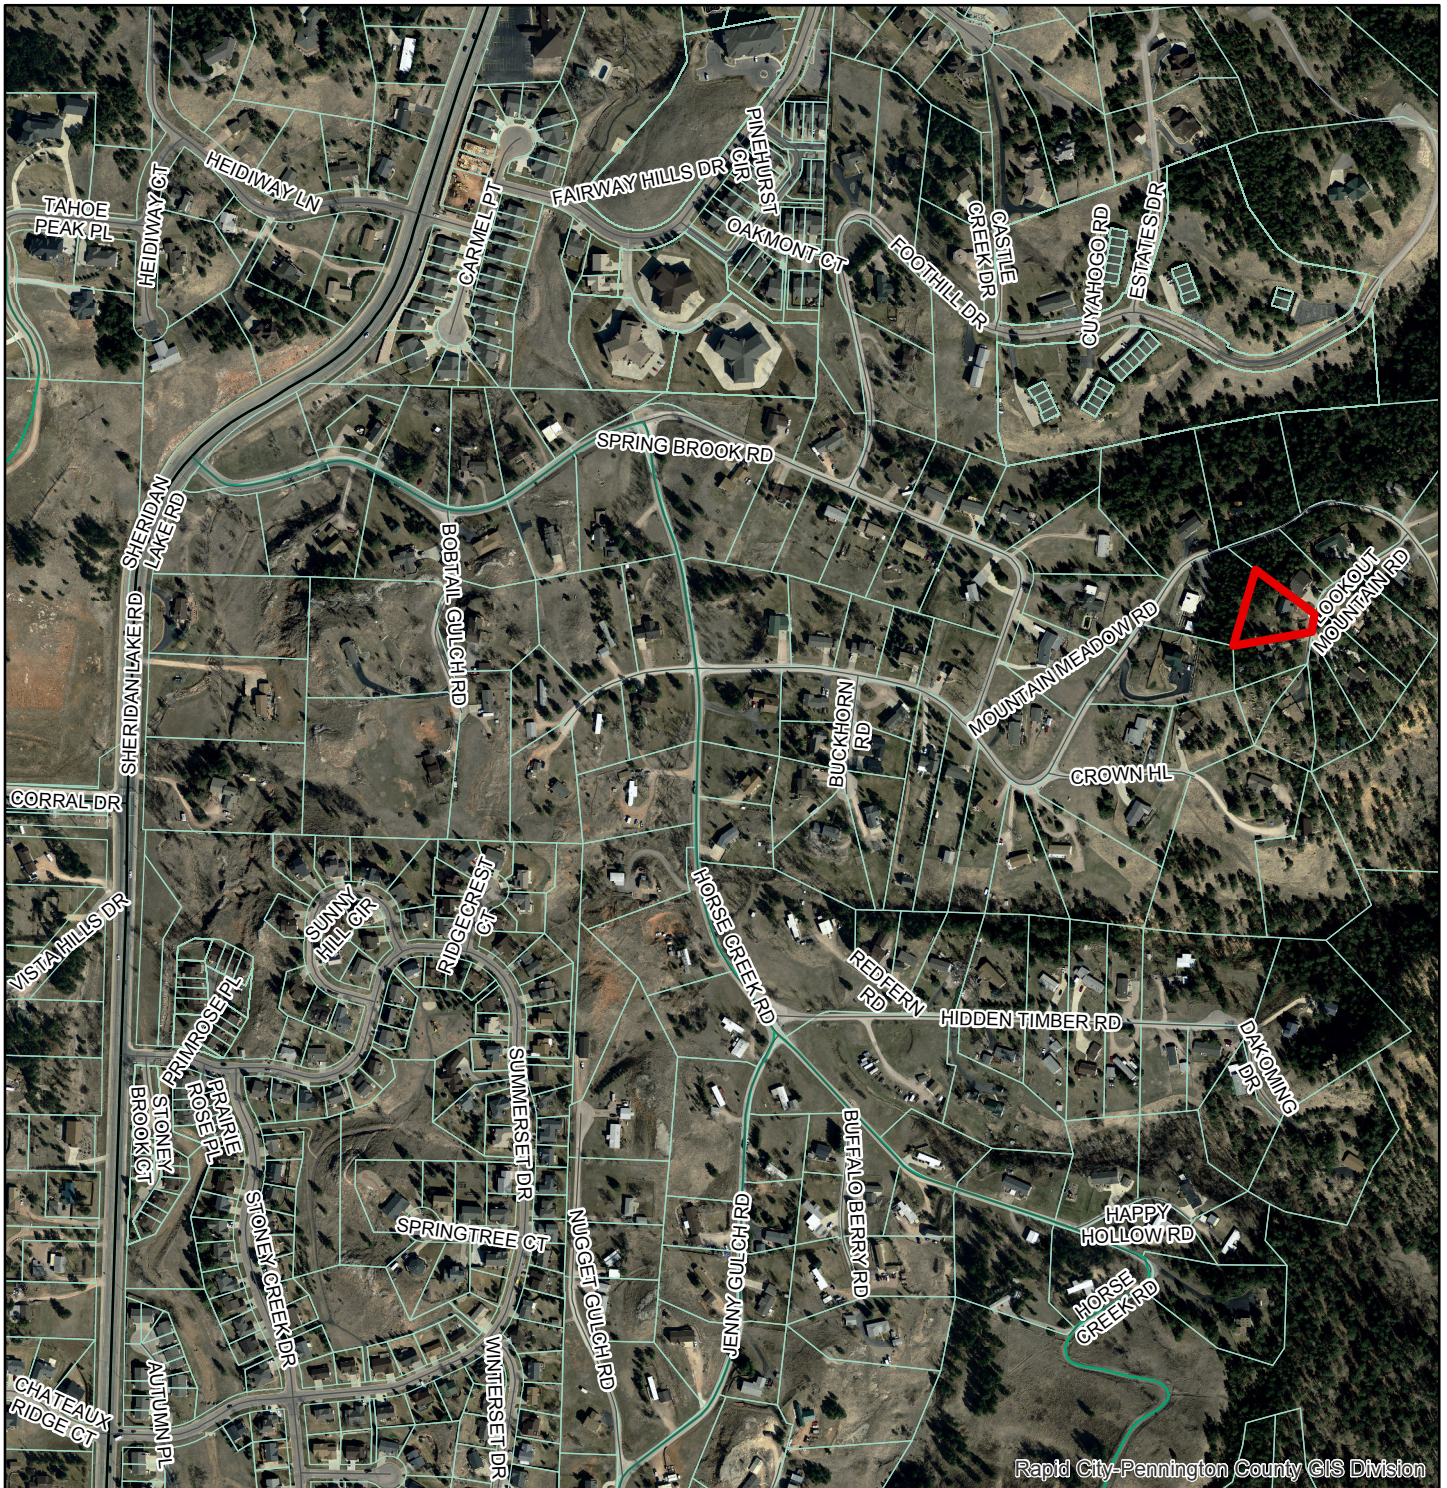

Project Location Map

Sidewalk Variance Request for
4511 Lookout Mountain Road
Rapid City, South Dakota