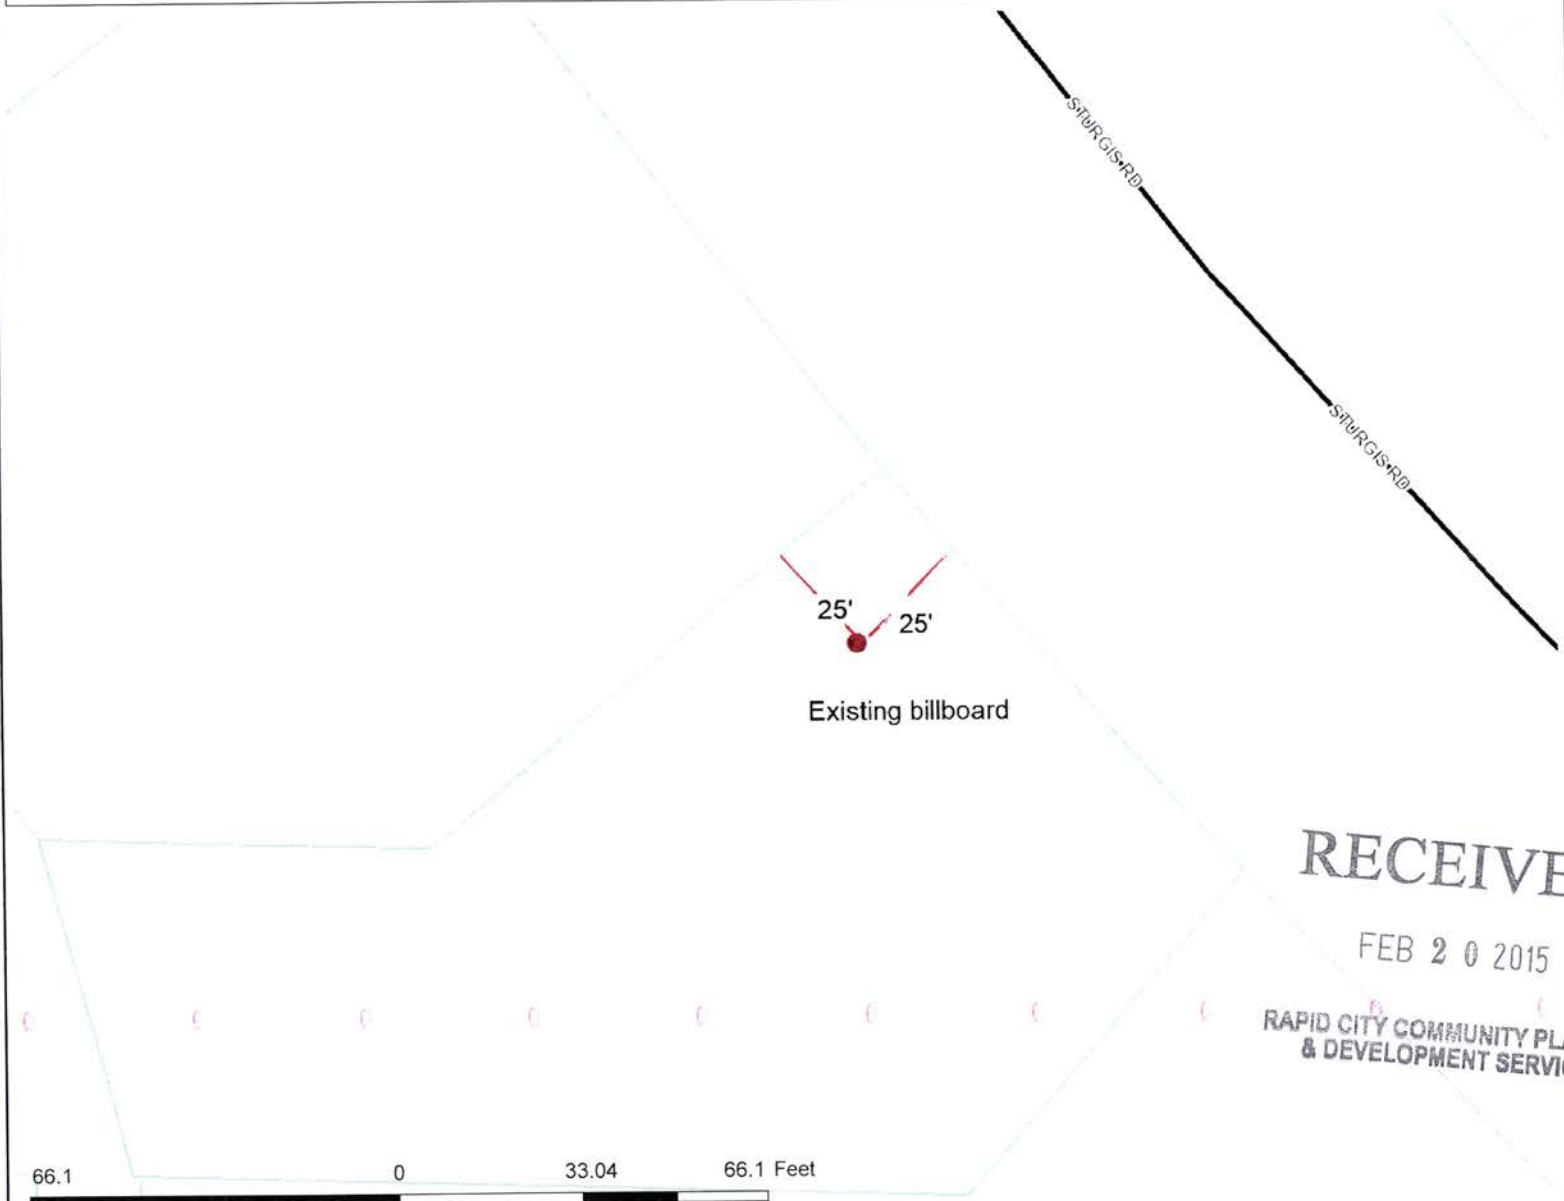

Site map of existing billboard; 3435 Sturgis Rd.

Legend

- Roads
  - Interstate
  - US highway
  - SD highway
  - County highway
  - Main road
  - Minor arterial
  - Collector
  - Ramp
  - Paved road
  - Unpaved road
  - Unimproved road
  - Trail
  - FS Highway
  - Airport Runway
  - Not yet coded
- Lot Lines
  - <Null>
  - Lot Line
  - Parcel Line
- Township/Section Lines
  - 0
  - 7
- County Line

RECEIVED

FEB 20 2015

RAPID CITY COMMUNITY PLANNING & DEVELOPMENT SERVICES

Scale: 1: 397

Map Notes:

3435 Sturgid Rd.
ELH,LLC