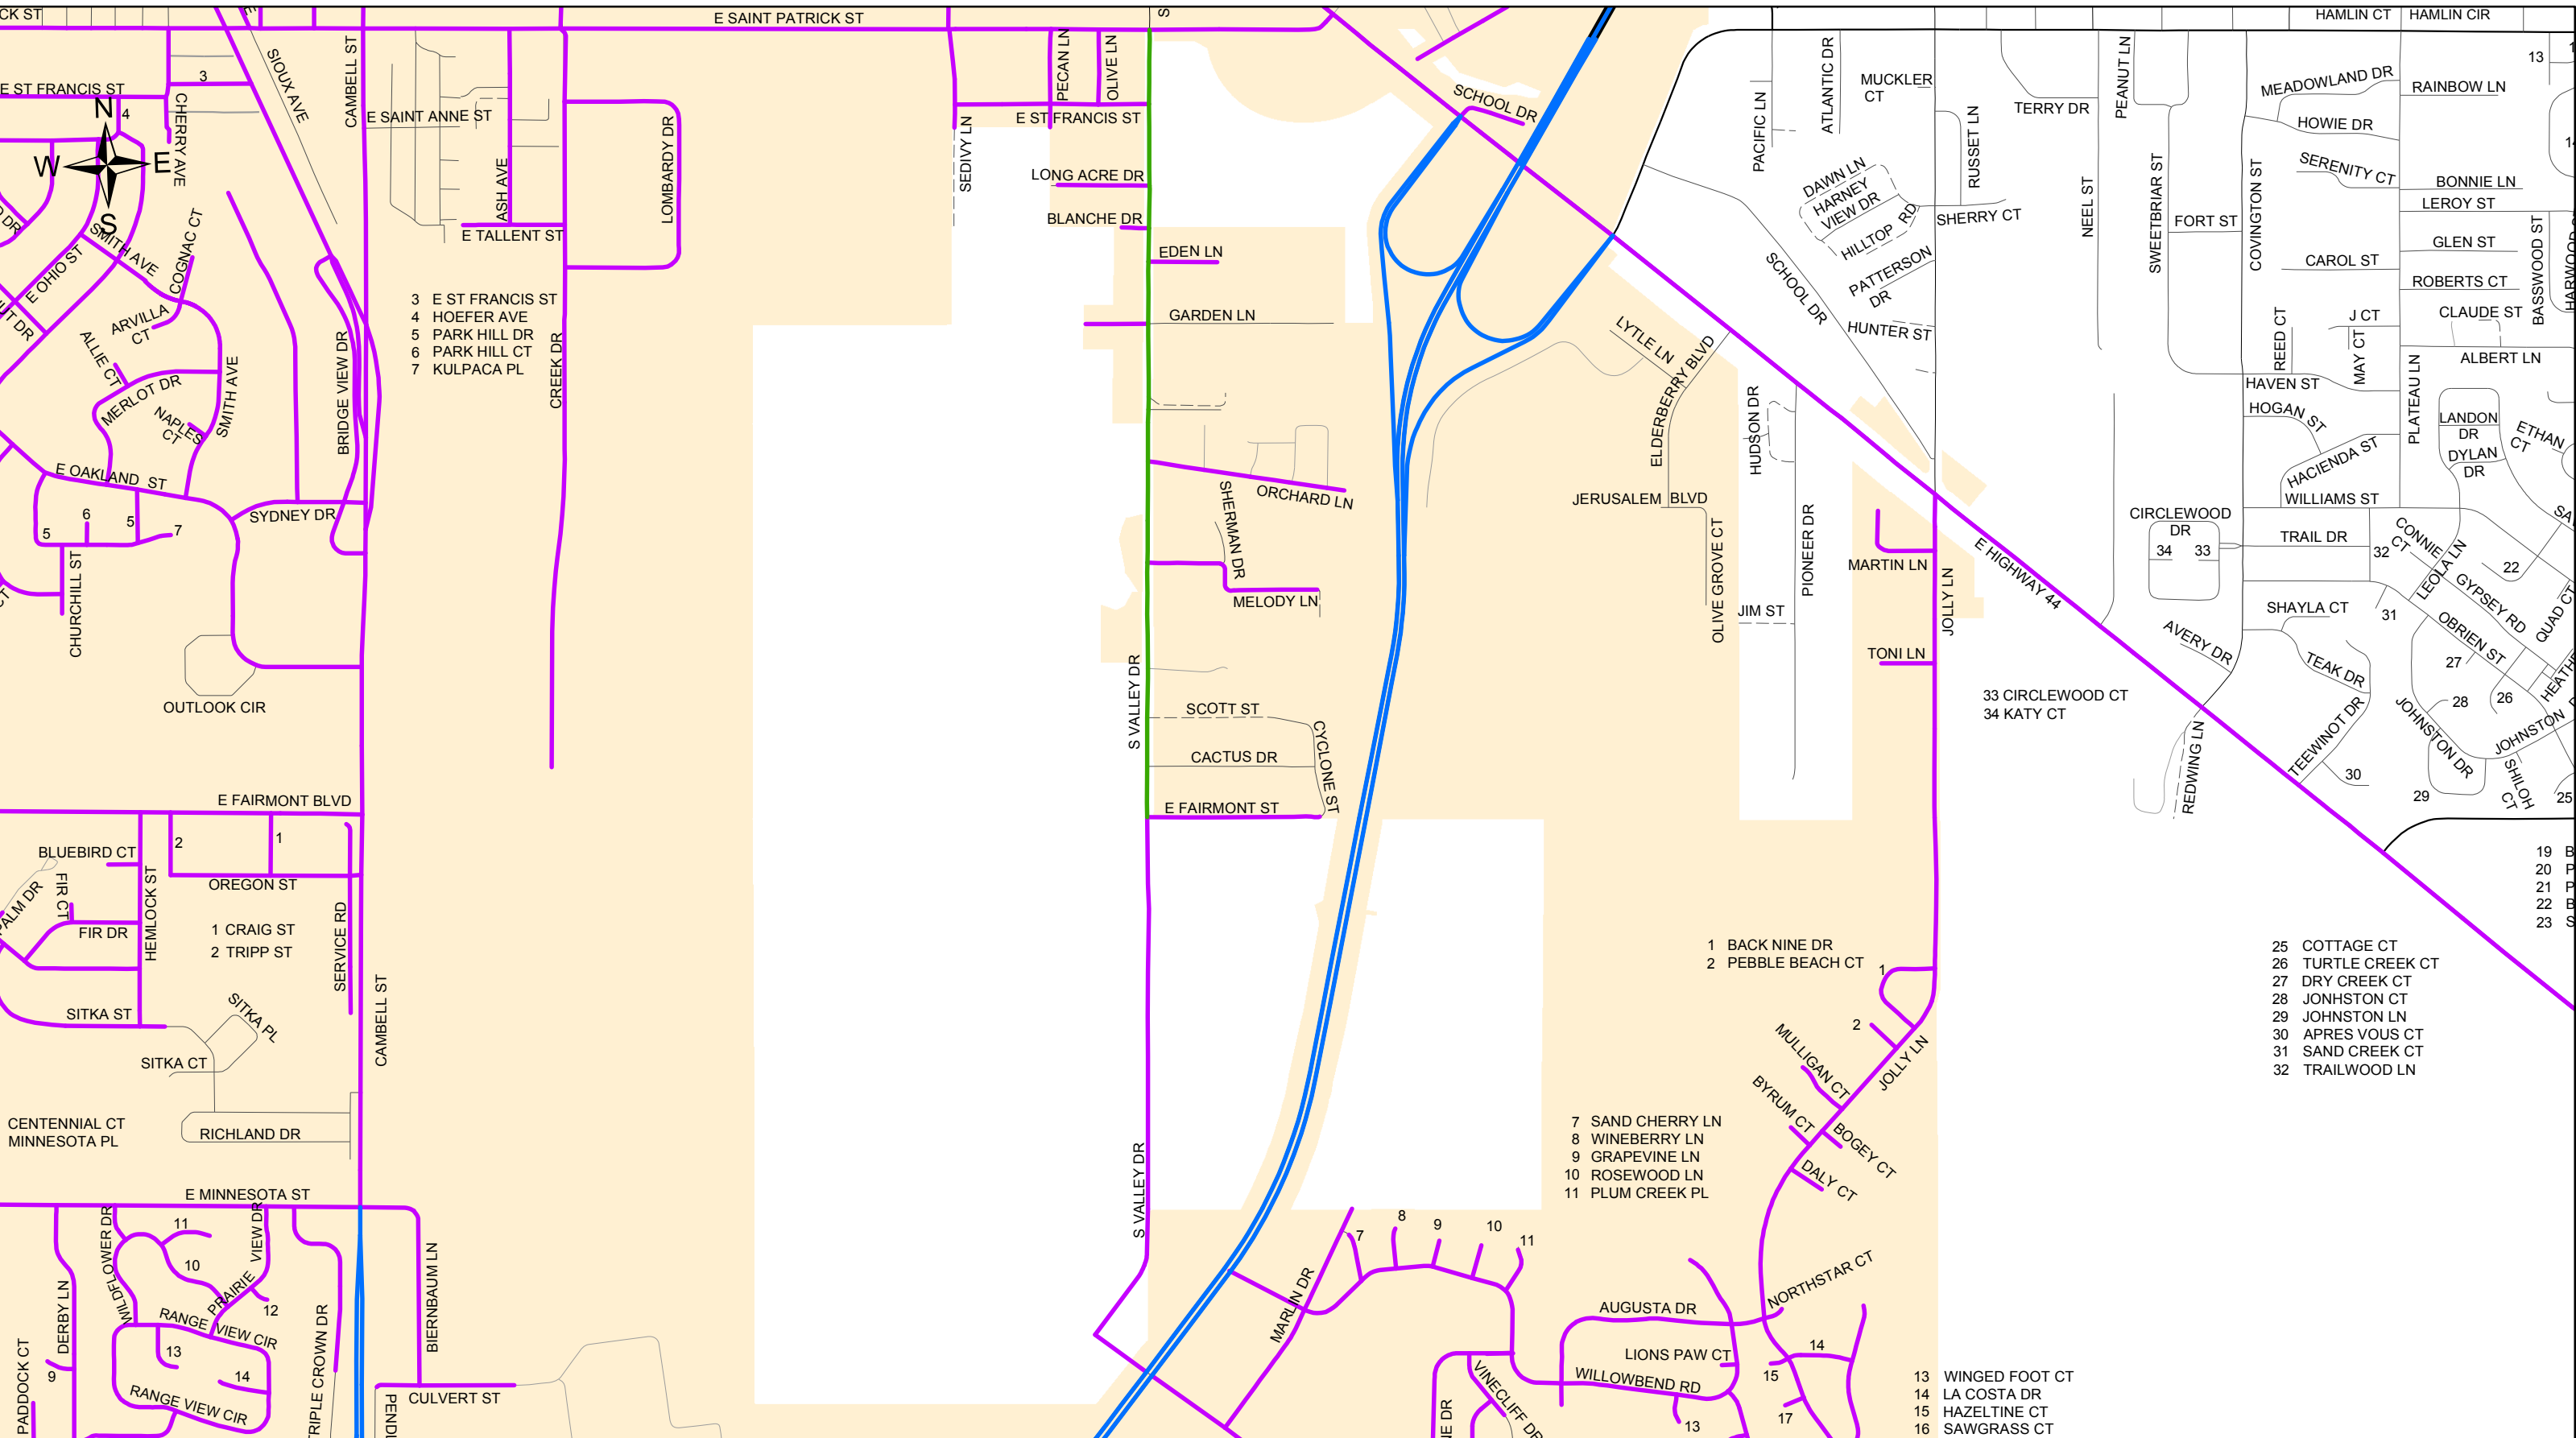

2014-2015 SNOW PLOW EXCHANGE ROUTES

— Plowed By City
 — Plowed By County
 — Plowed By State

- 3 E ST FRANCIS ST
- 4 HOEFER AVE
- 5 PARK HILL DR
- 6 PARK HILL CT
- 7 KULPACA PL

- 1 CRAIG ST
- 2 TRIPP ST

- 7 SAND CHERRY LN
- 8 WINEBERRY LN
- 9 GRAPEVINE LN
- 10 ROSEWOOD LN
- 11 PLUM CREEK PL

- 13 WINGED FOOT CT
- 14 LA COSTA DR
- 15 HAZELTINE CT
- 16 SAWGRASS CT

- 25 COTTAGE CT
- 26 TURTLE CREEK CT
- 27 DRY CREEK CT
- 28 JOHNSTON CT
- 29 JOHNSTON LN
- 30 APRES VOUS CT
- 31 SAND CREEK CT
- 32 TRAILWOOD LN

0.2 0.1 0 0.2 Miles