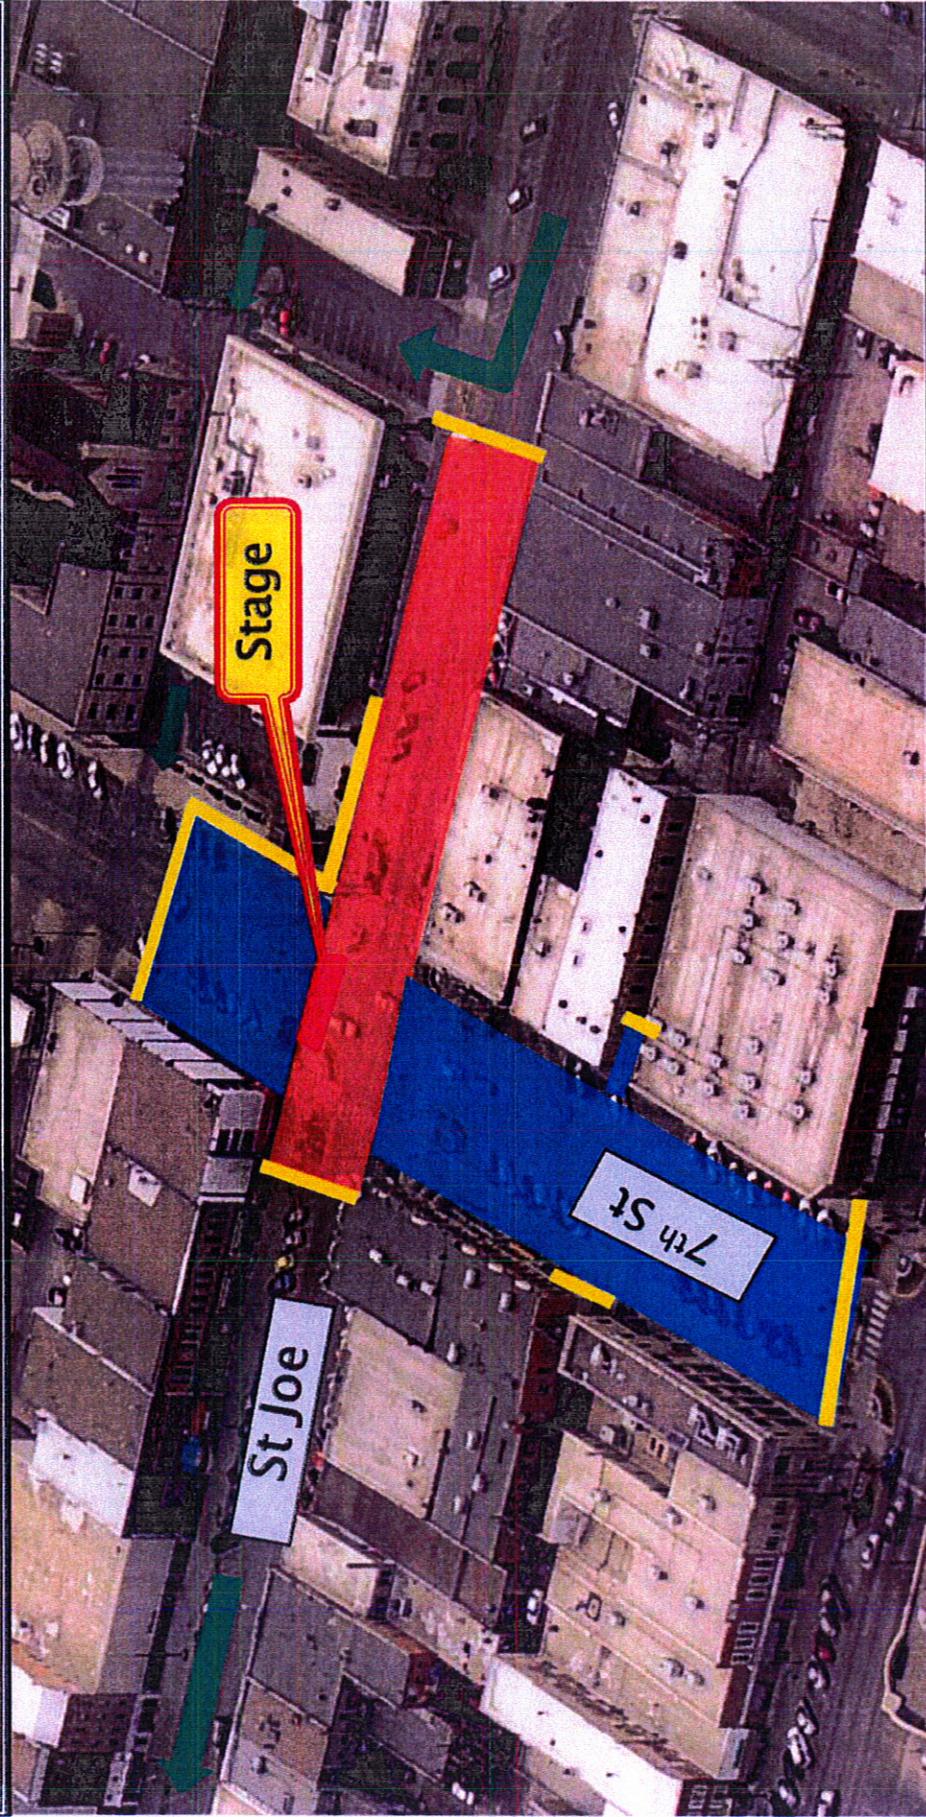

2015 Event Layout Close @

3:00 PM

5:30 PM

REV 11.20.2014

YELLOW = Fenced Area **GREEN** Arrows show traffic route after St. Joe is closed