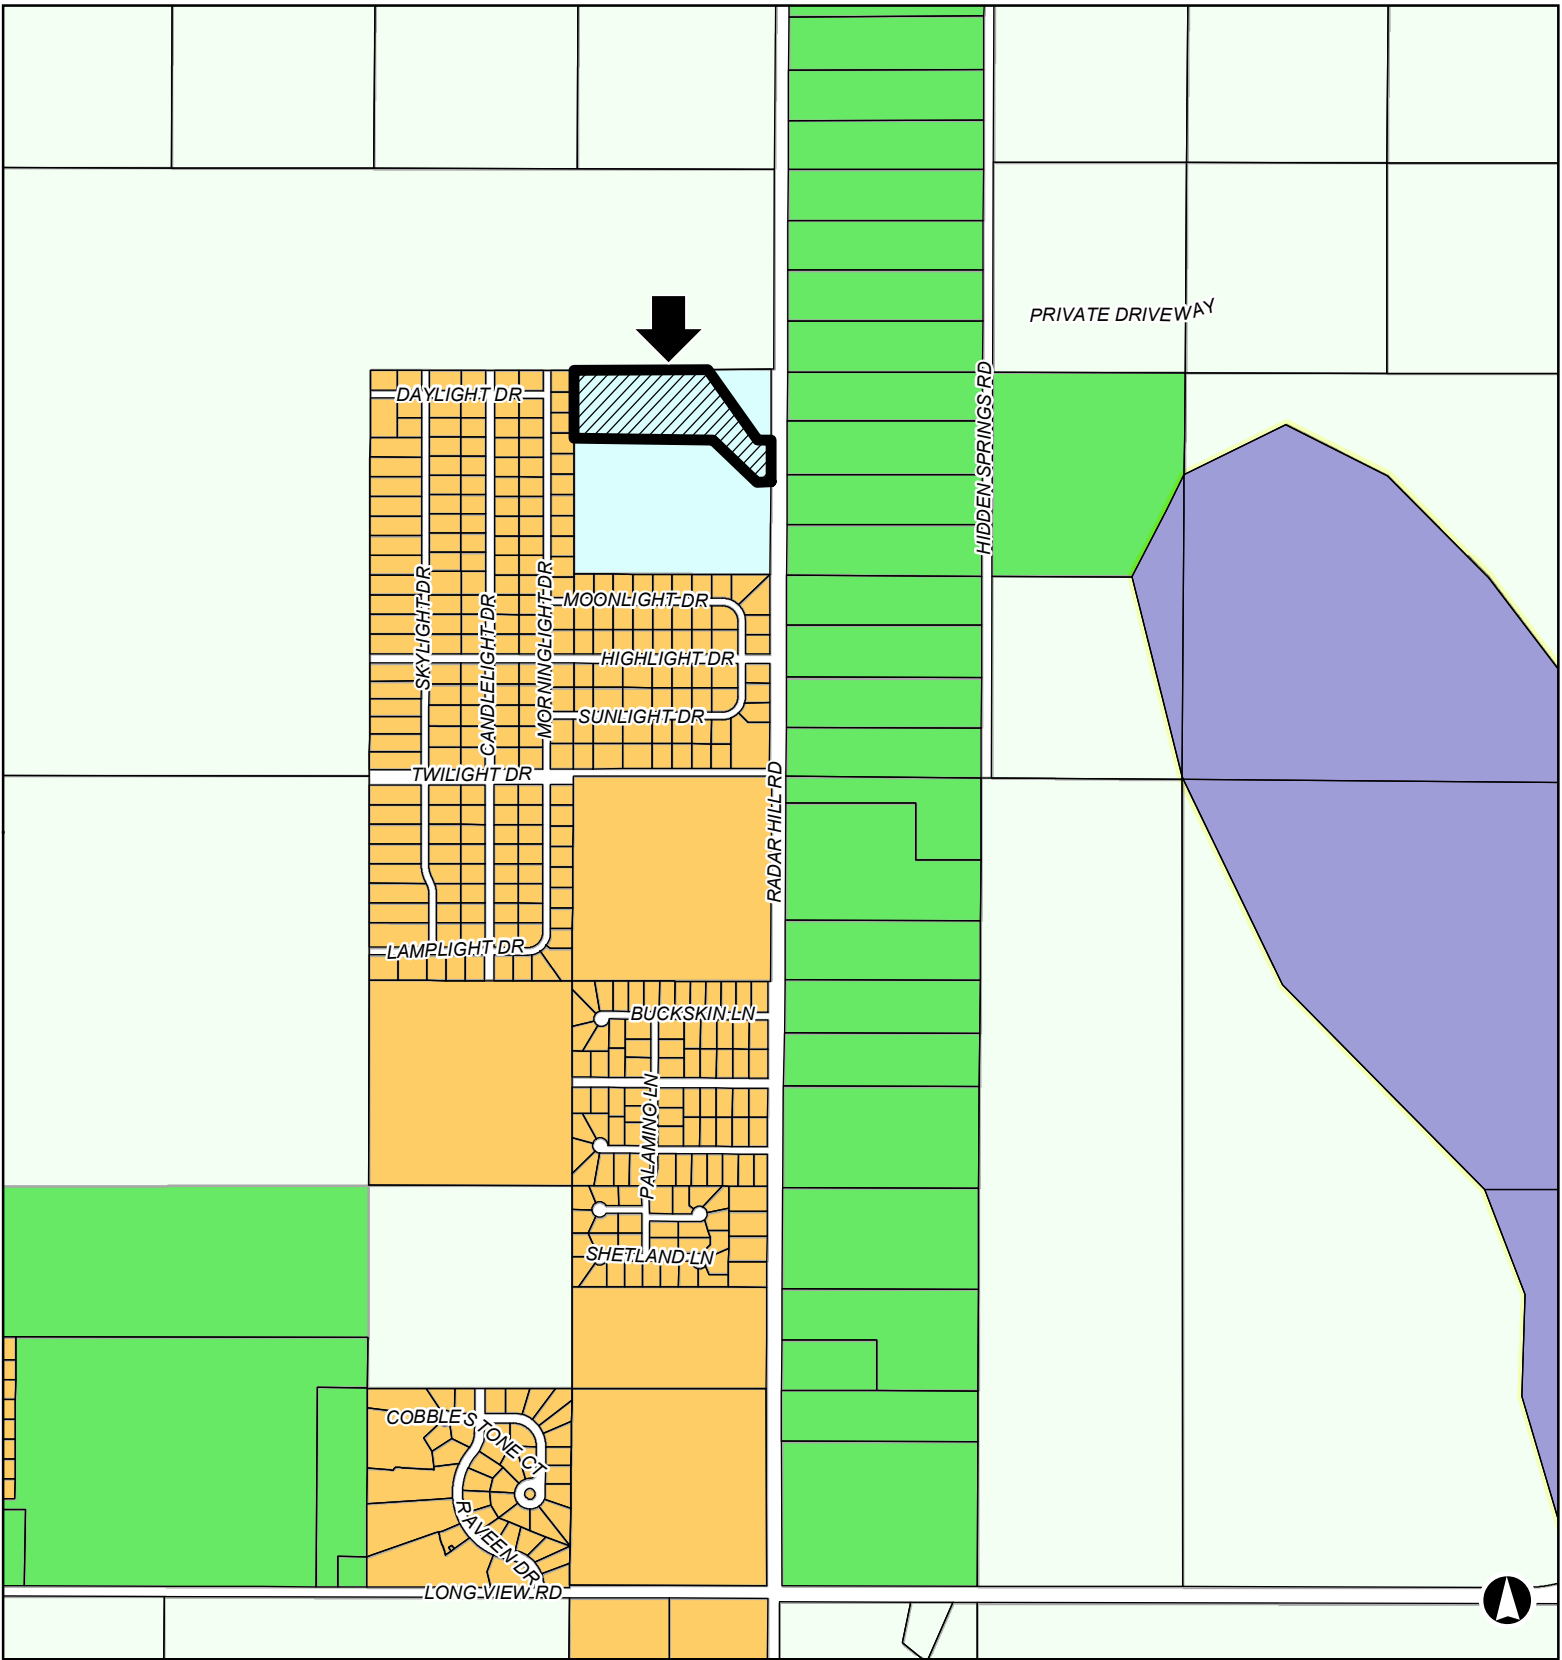

14PL076 22965 Radar Hill Road

Rapid City / Pennington County Zoning

	Subject Property		Airport		Rapid City Limits		<all other values>		Limited Ag., PC		Planned Unit Development, PC
							General Ag. District, PC		Light Industrial, PC		Suburban Residential, PC