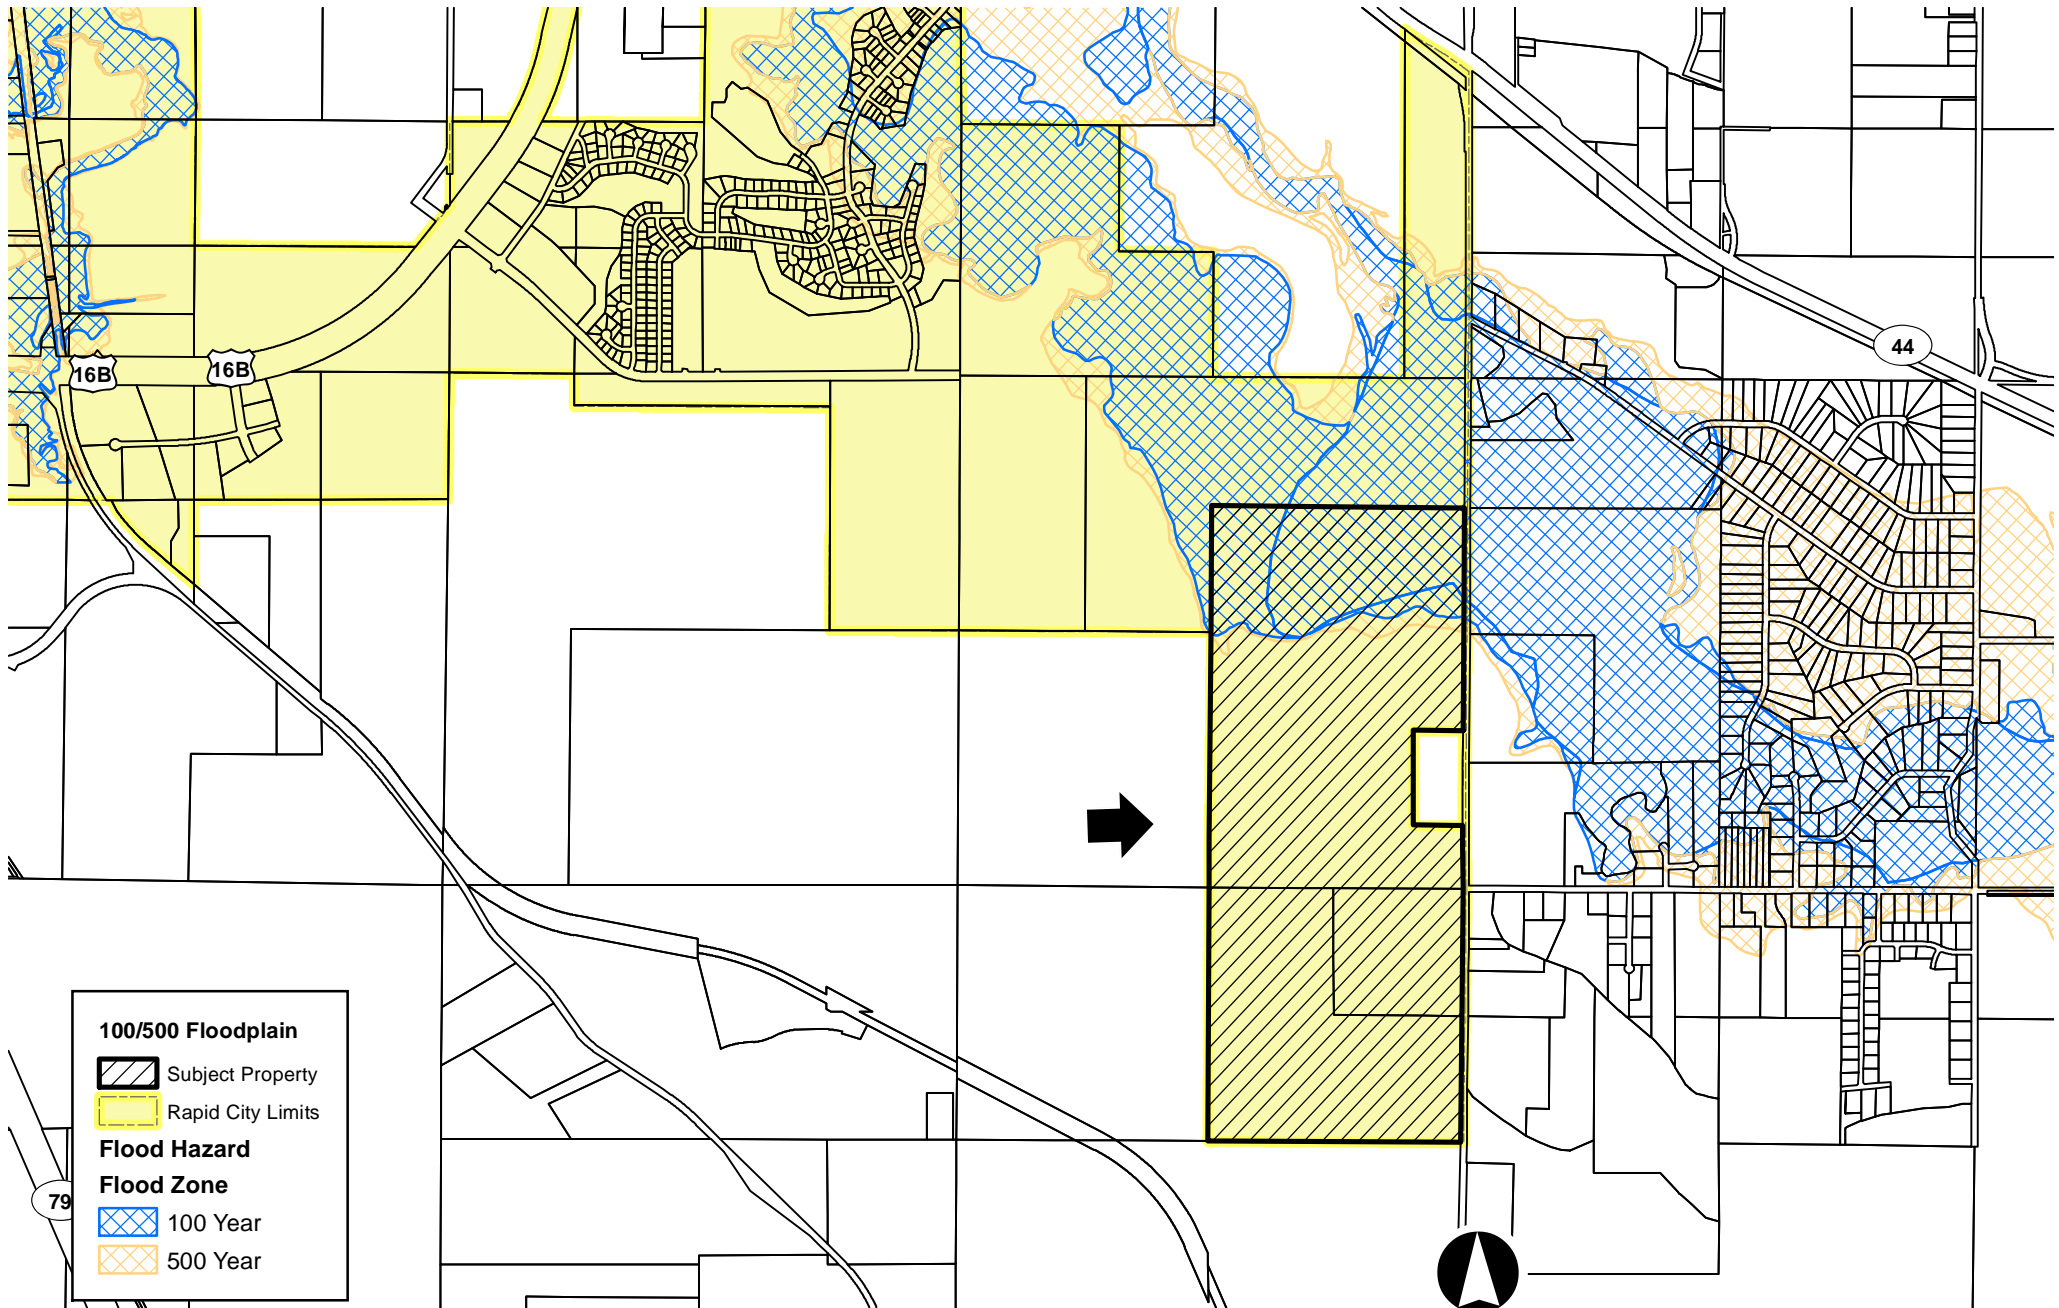

14AN003 100/500 Year Floodplain

100/500 Floodplain

-  Subject Property
-  Rapid City Limits

Flood Hazard

Flood Zone

-  100 Year
-  500 Year