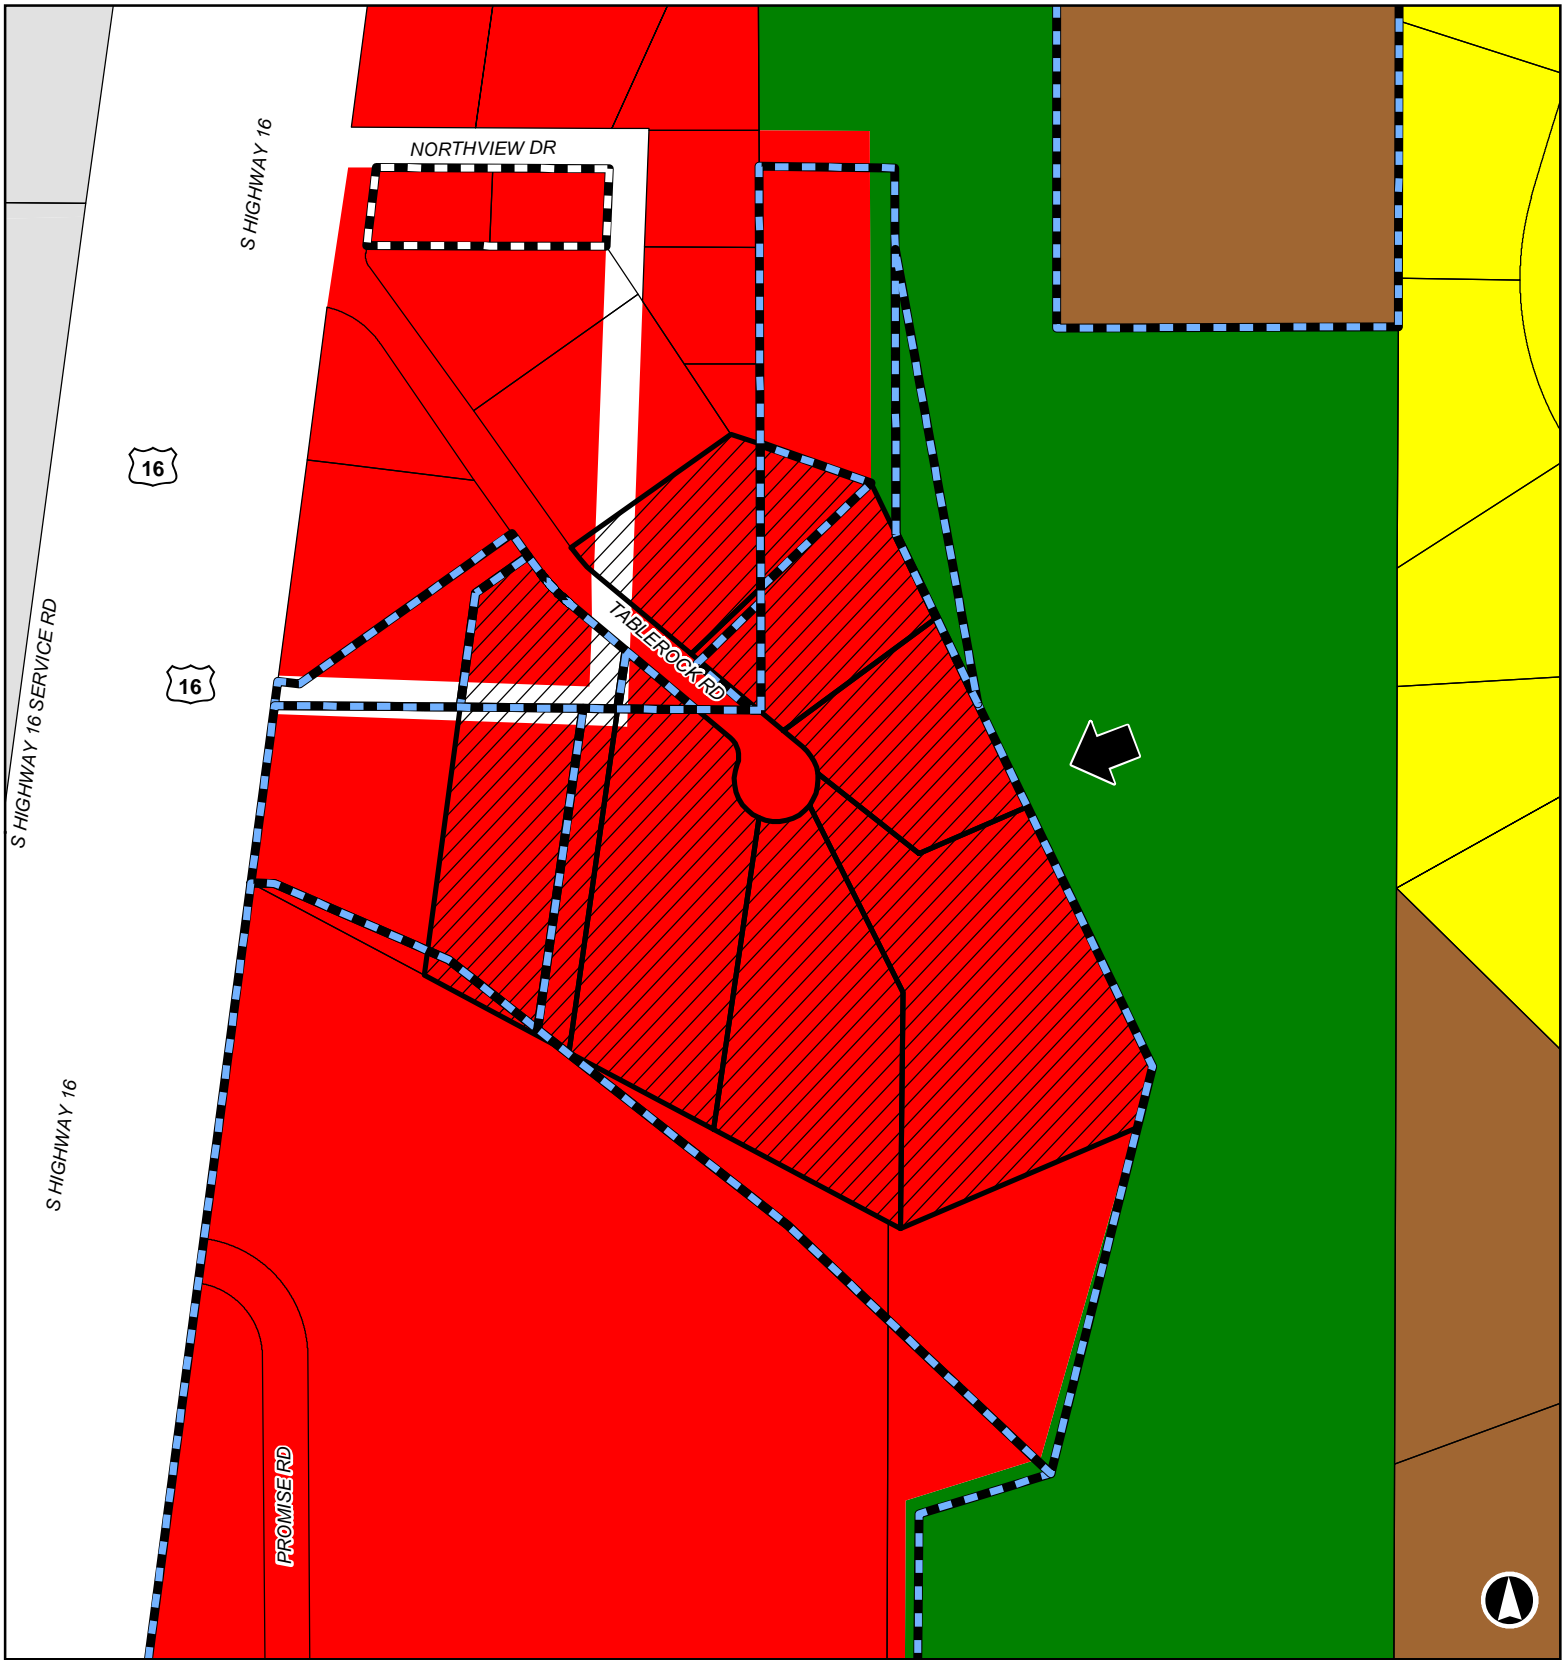

14RZ007

The terminus of Table Rock Road

Rapid City / Pennington County Zoning

Subject Property	Planned Development	Planned Development Designation	Business Park	Low Density Residential-1
			General Agriculture	Park Forest
			General Commercial	