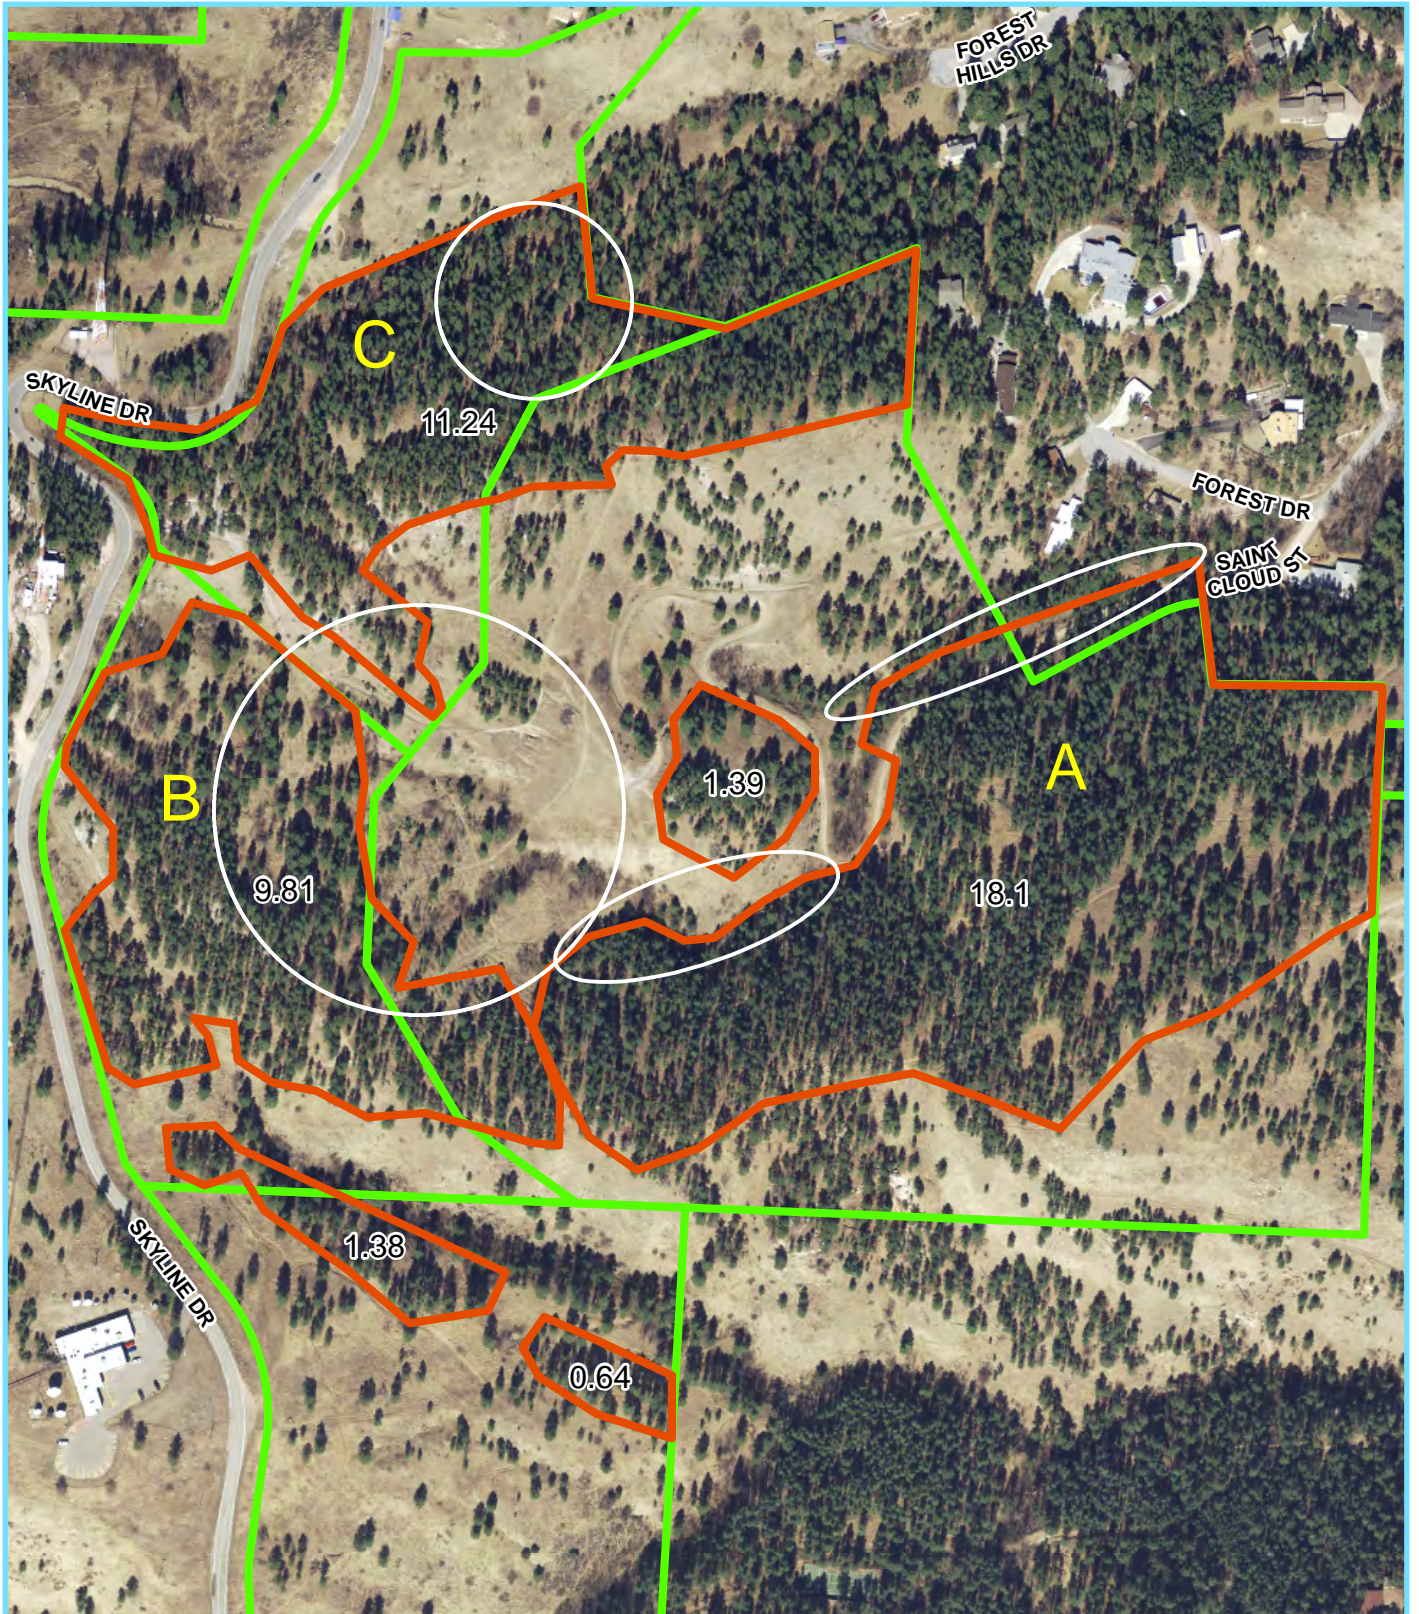

Mitigation Method

- Mechanical or Hand Pile and Burn 17.5 Acres
- Mechanical 51.75 Acres
- Hardwood Restoration

Mitigation Method

- Mechanical or Hand Pile and Burn 17.5 Acres
- Mechanical 51.75 Acres
- Hardwood Restoration

Mitigation Method

- Mechanical or Hand Pile and Burn 17.5 Acres
- Mechanical 51.75 Acres
- Hardwood Restoration