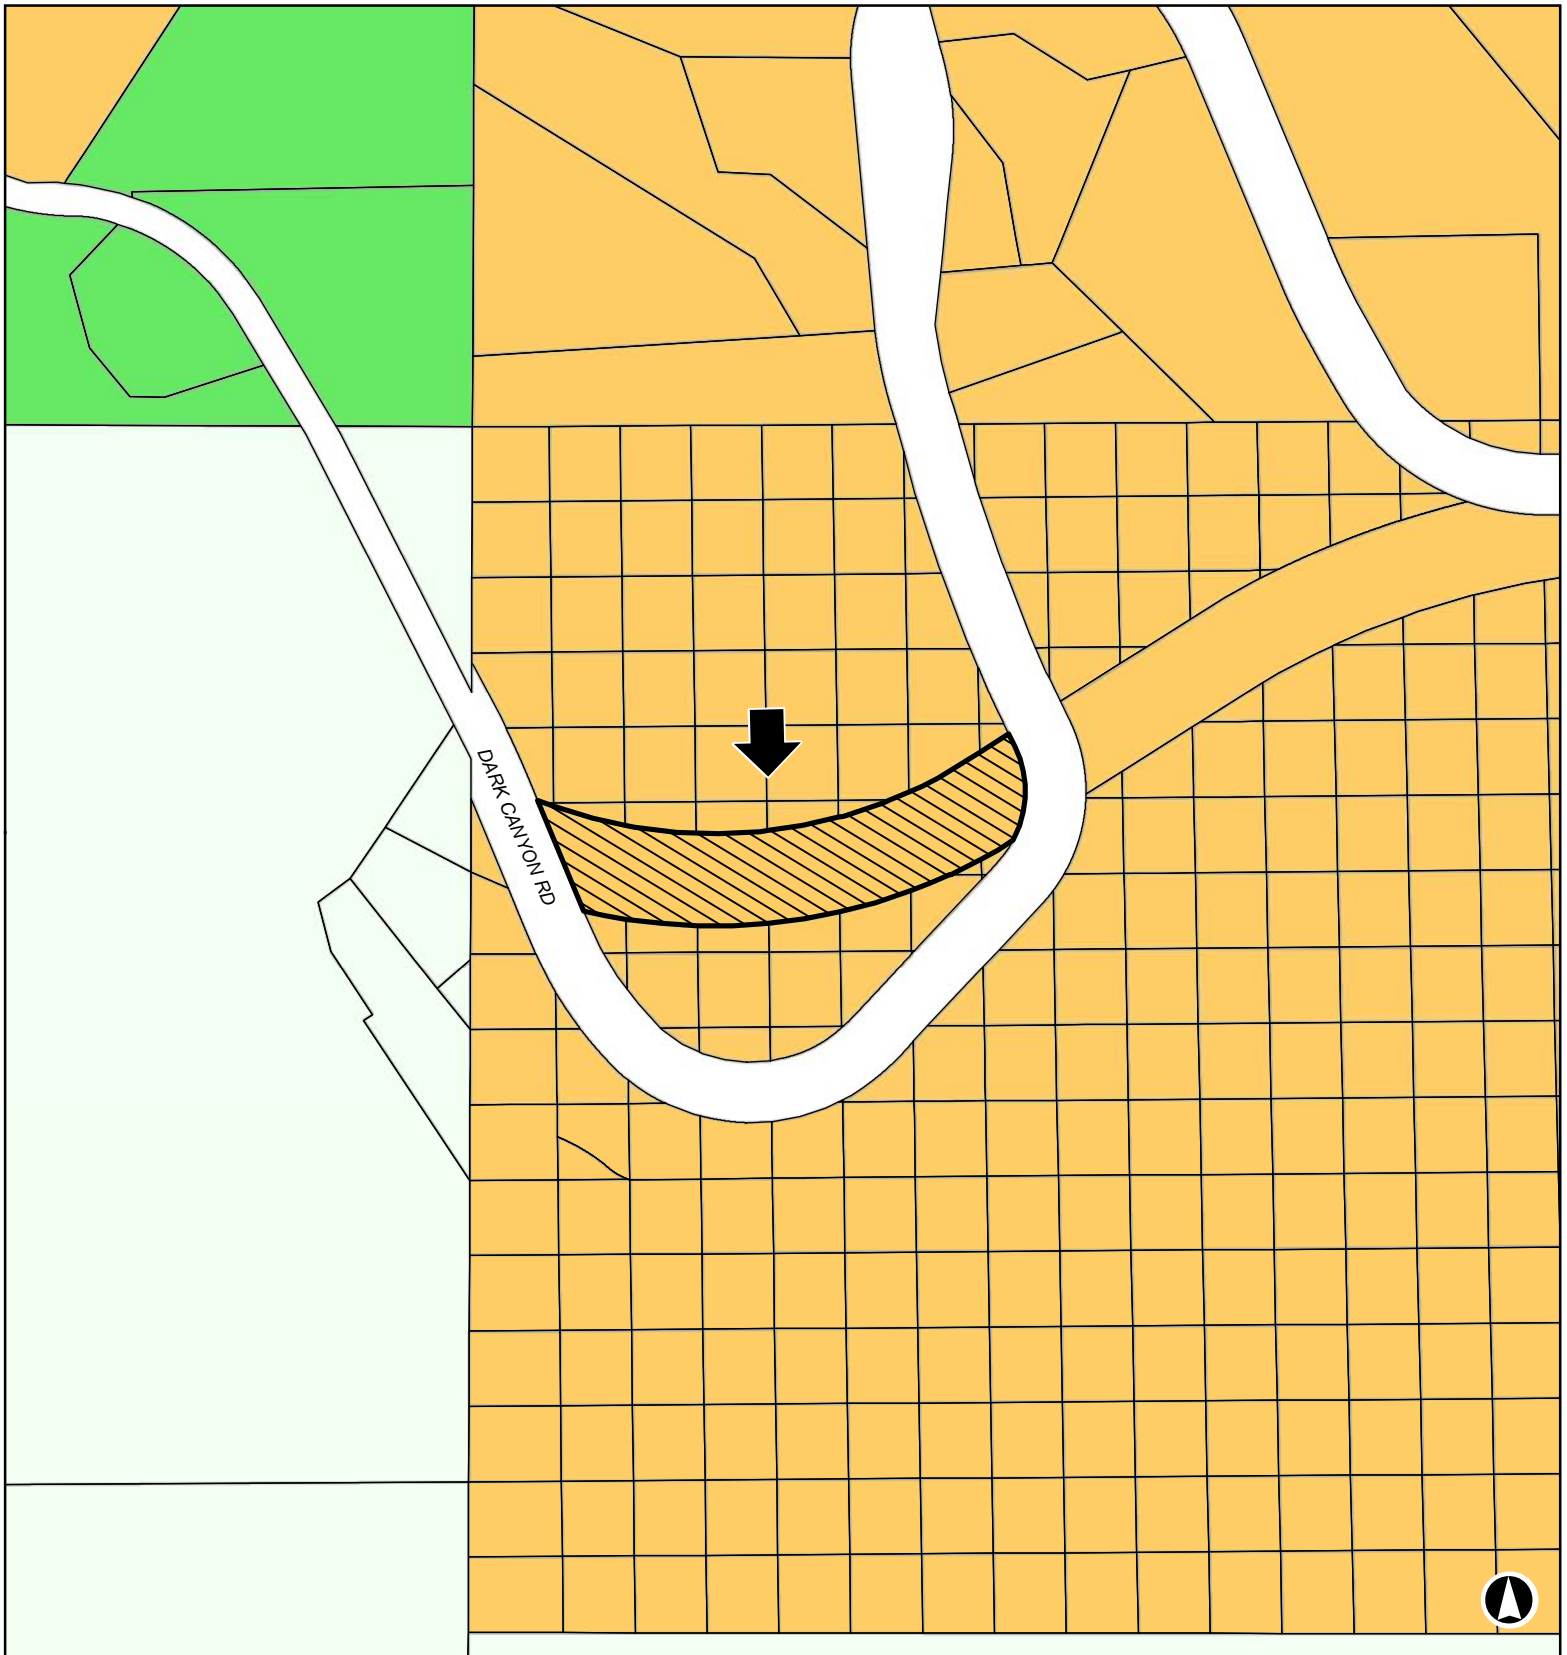

13PL119  
6664 Dark Canyon Road

**Rapid City / Pennington County Zoning**

Subject Property	No Code	Rapid City Limits	<all other values>	Limited Ag., PC
			General Ag. District, PC	Suburban Residential, PC