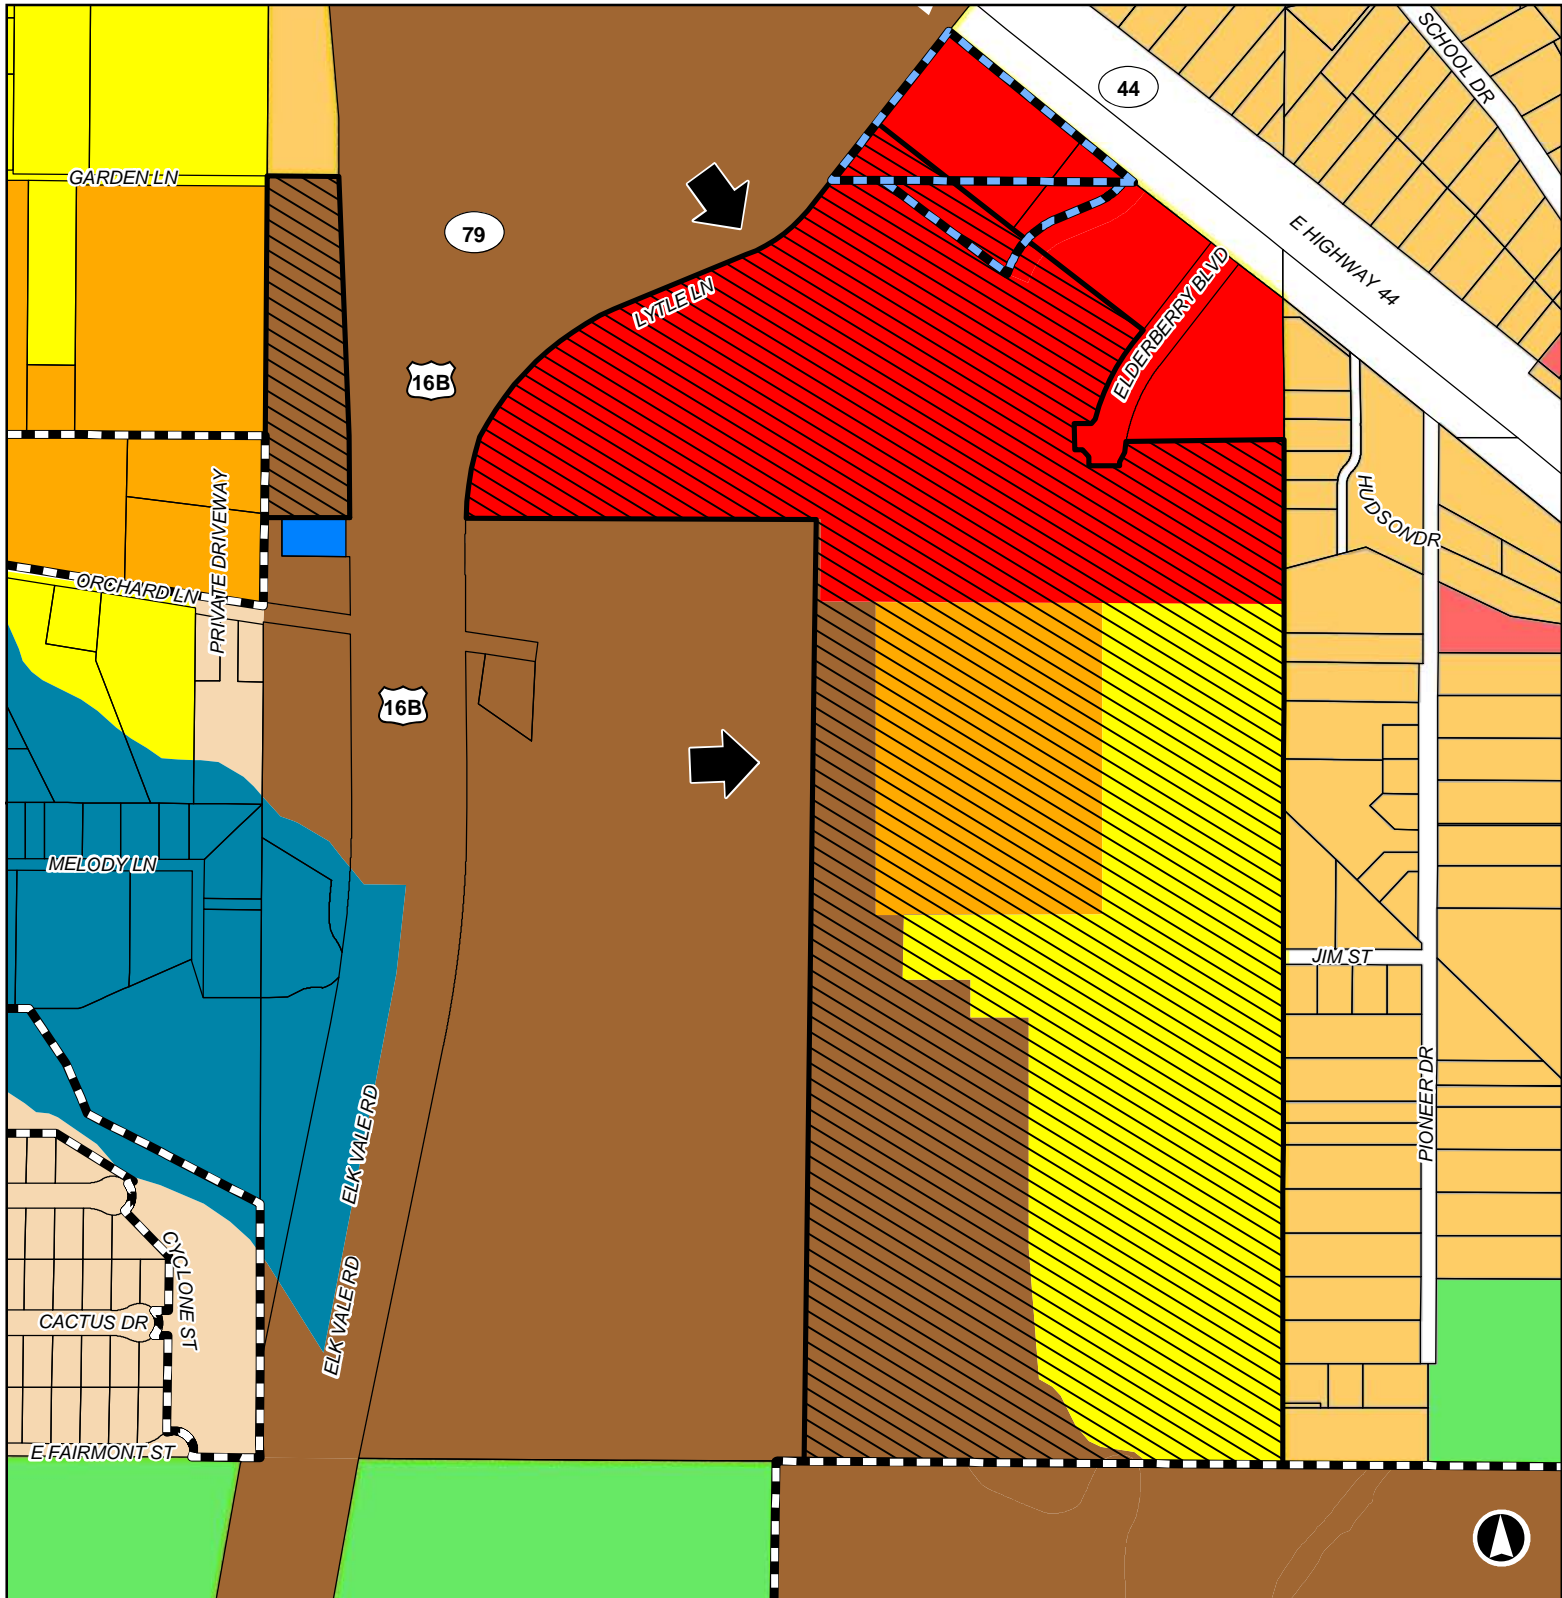

13PL138

Southeast of the Intersection of Elk Vale Road and South Dakota Highway 44

Rapid City - County Zoning
