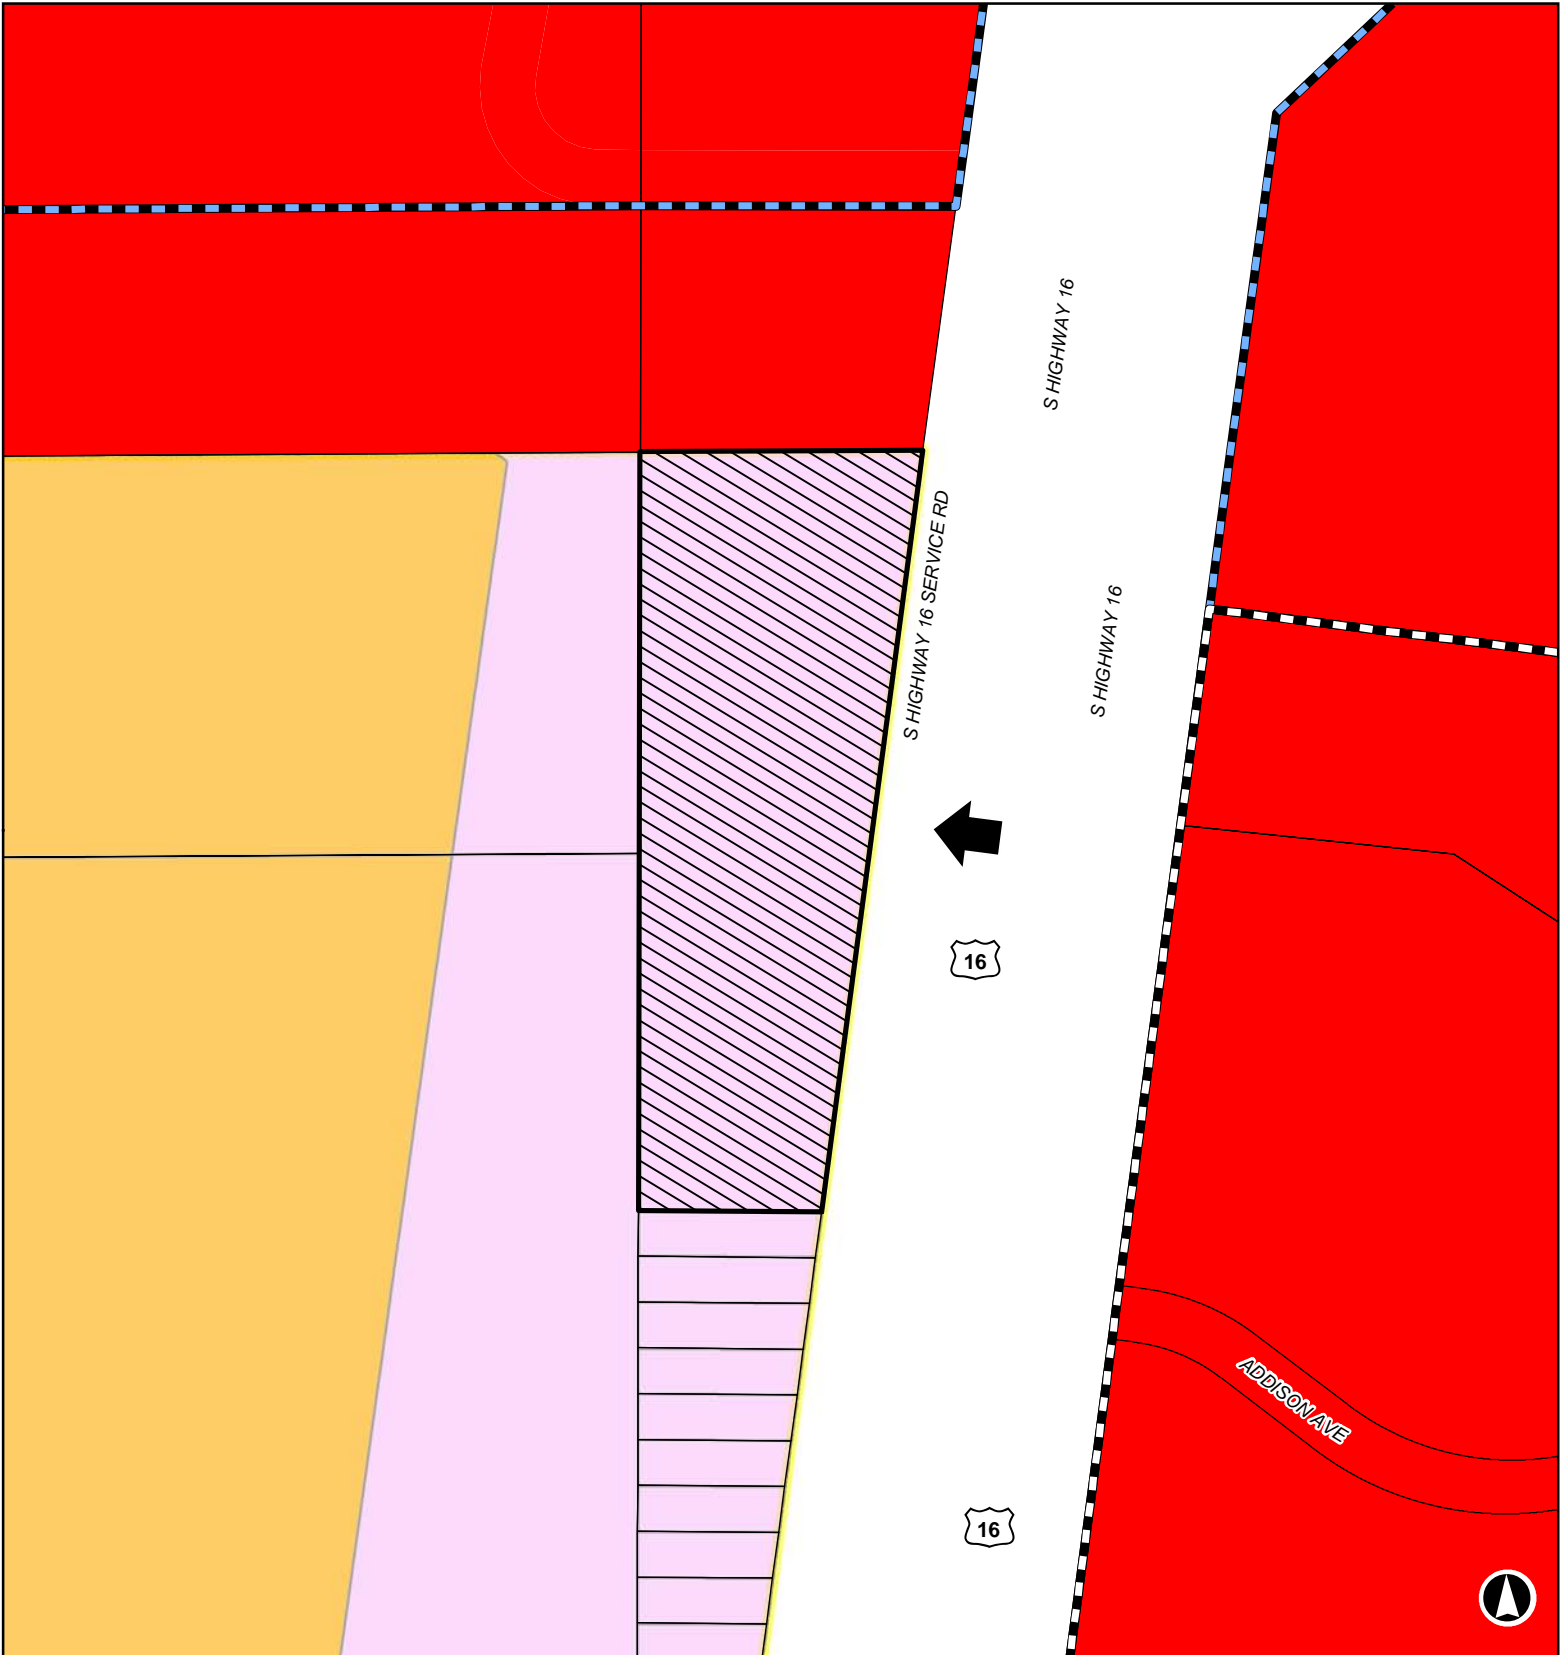

13PL136  
7201 S. Highway 16

**Rapid City / Pennington County Zoning**

Subject Property	Planned Development	General Commercial	Rapid City Limits	<all other values>
Planned Development Designation			Suburban Residential, PC	Highway Service, PC