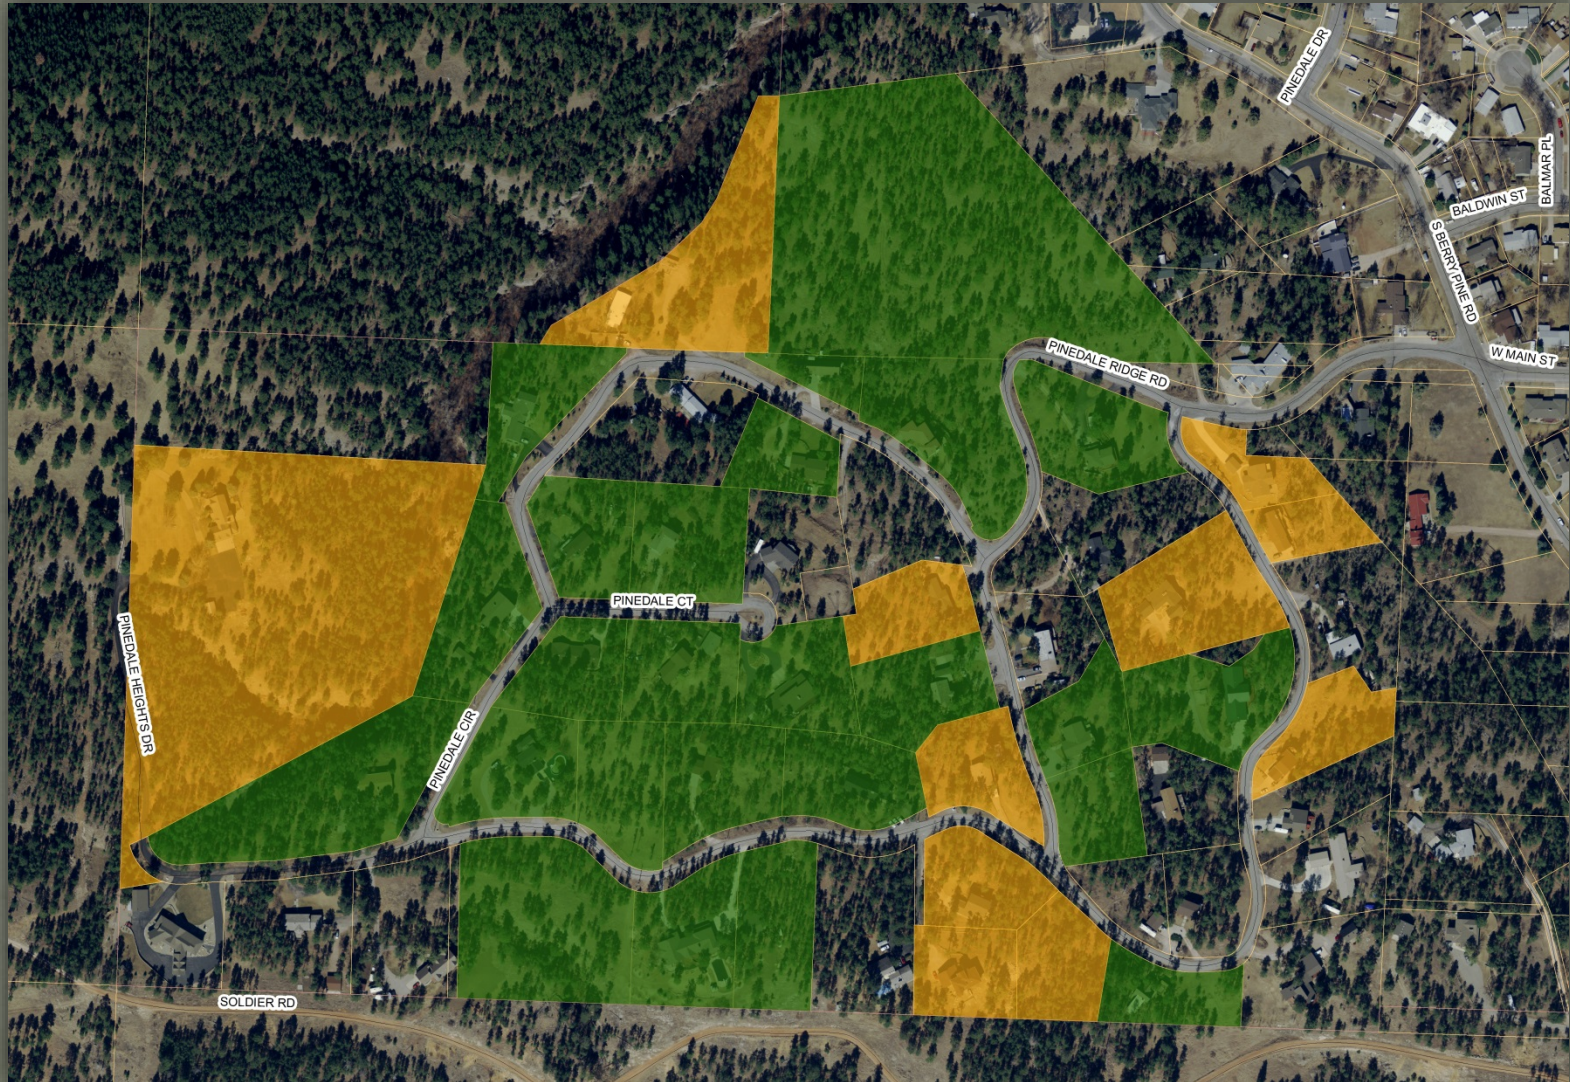

# Rapid City Wildland Urban Interface

Surgis Rd

Jackson Blvd

Mt. Rushmore Rd

5th St

190

June 26, 2012

Waldo Canyon Fire \_ Denver Post

## 📅 2012

- 📅 103 Completed Projects
- 📅 Over 200 acres mitigated
- 📅 Over **\$36 million** in property value made more fire resistant!
- 📅 Averaged around 2 completed projects a week!
- 📅 Rapid City Hazardous Fuel Removal Plan
  - 📅 Provided \$54,560 in aid to land owners for Wildfire mitigation
  - 📅 **Return – over \$27 million in property value protected!**

# PINEDALE HEIGHTS