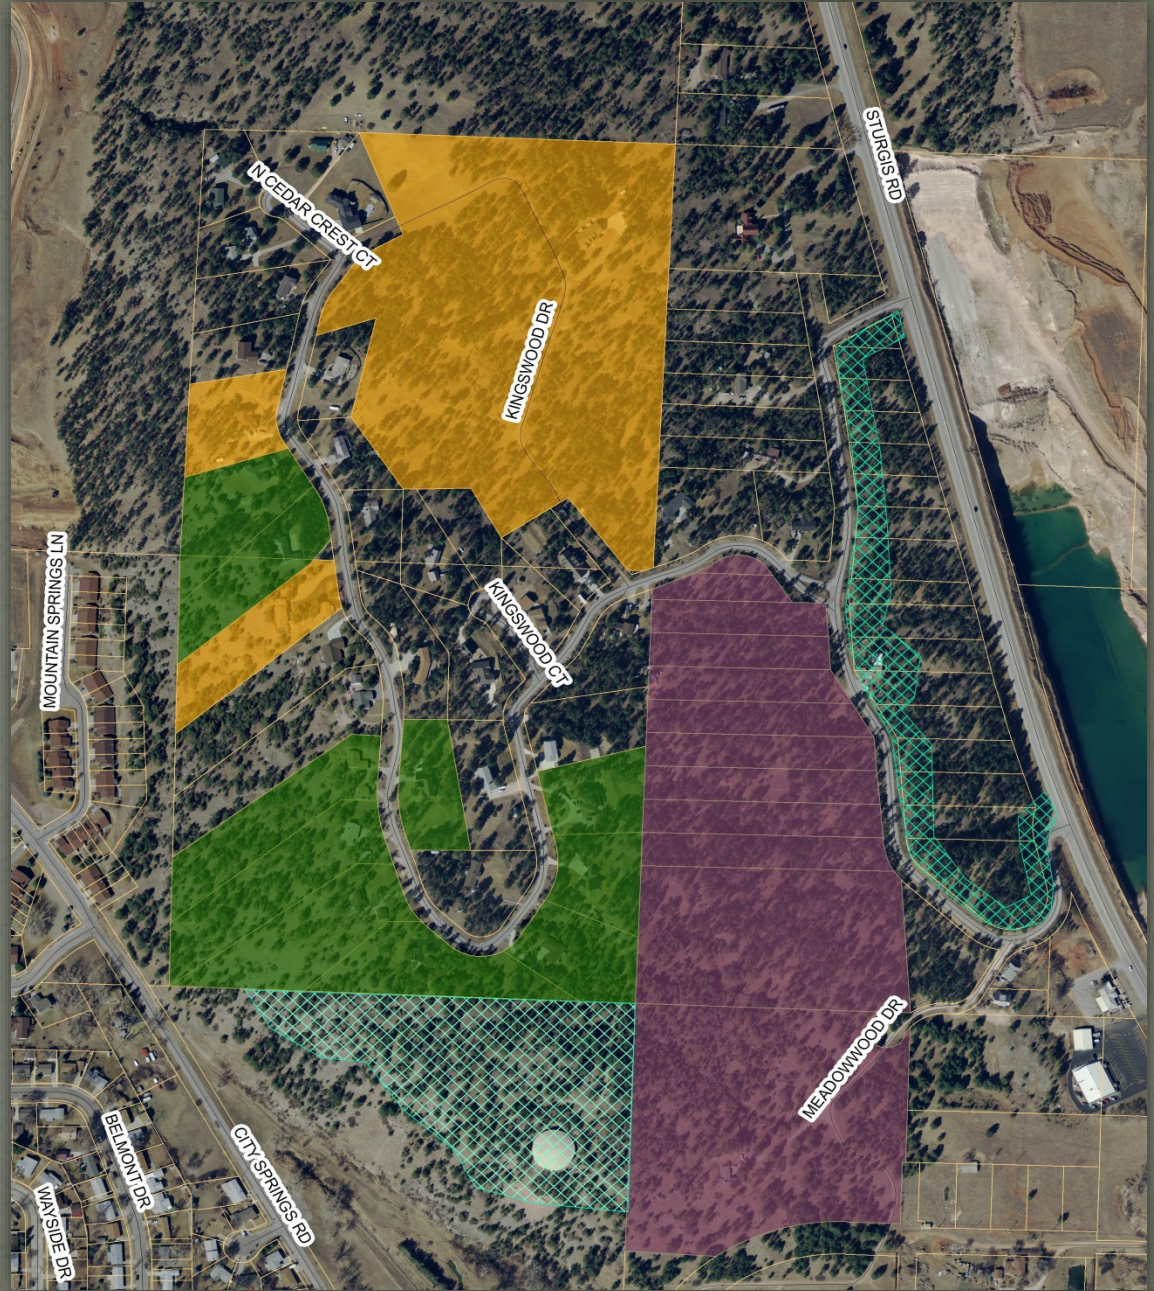

Kingswood neighborhood success story