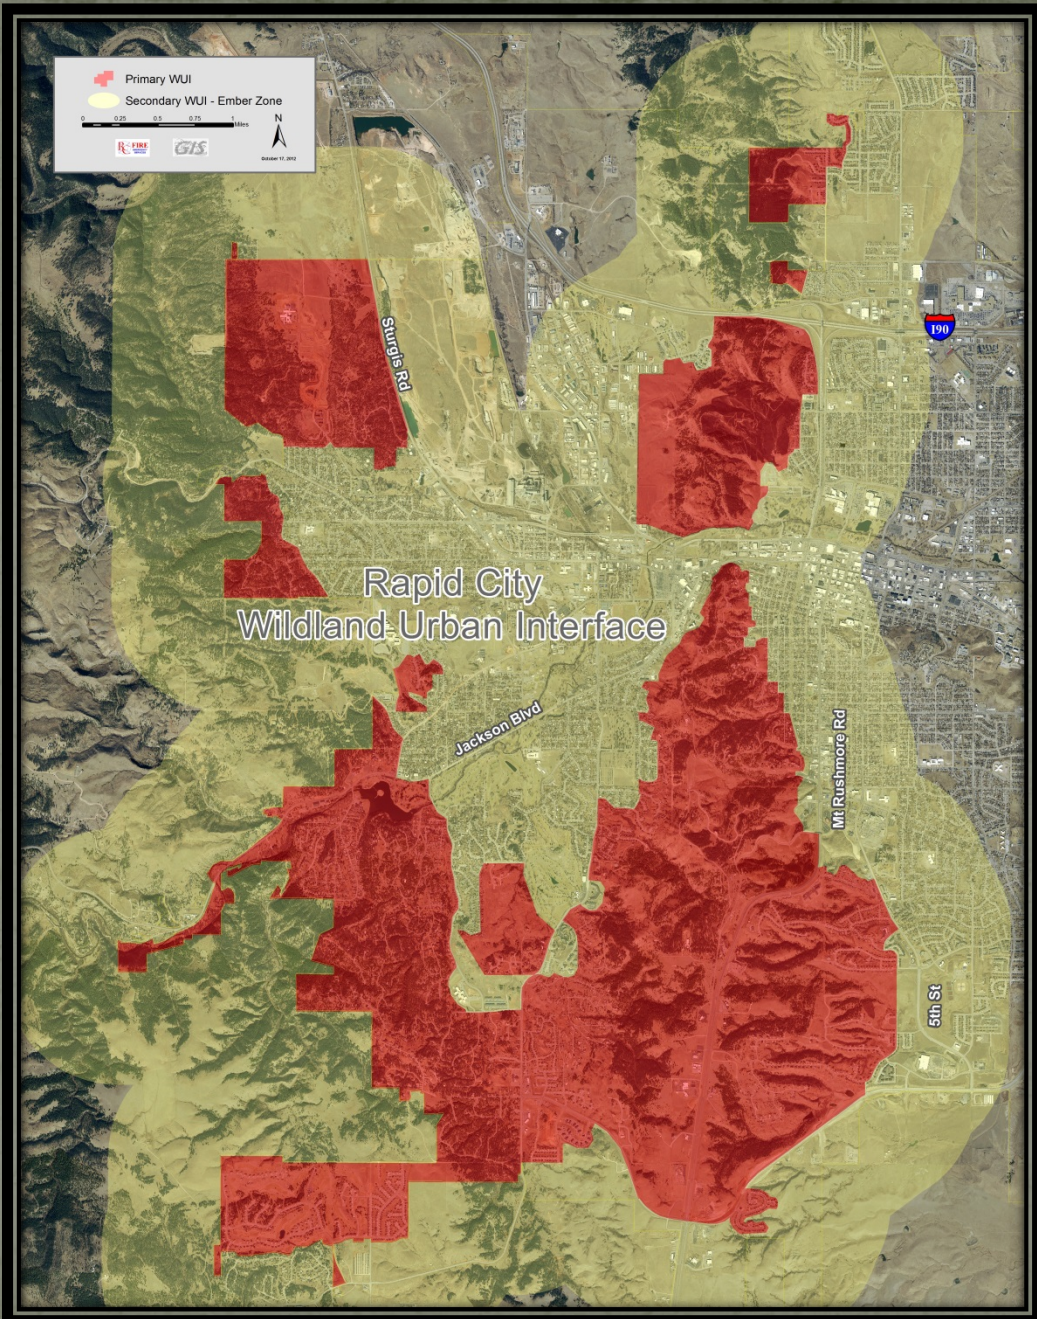

# Survivable Space Initiative

---

Primary WUI  
Secondary WUI - Ember Zone

0 0.25 0.5 0.75 Miles

R-FIRE GIS

October 11, 2012

# Rapid City Wildland Urban Interface

Surgis Rd

Jackson Blvd

Mt. Rushmore Rd

5th St

190

June 26, 2012

Waldo Canyon Fire \_ Denver Post