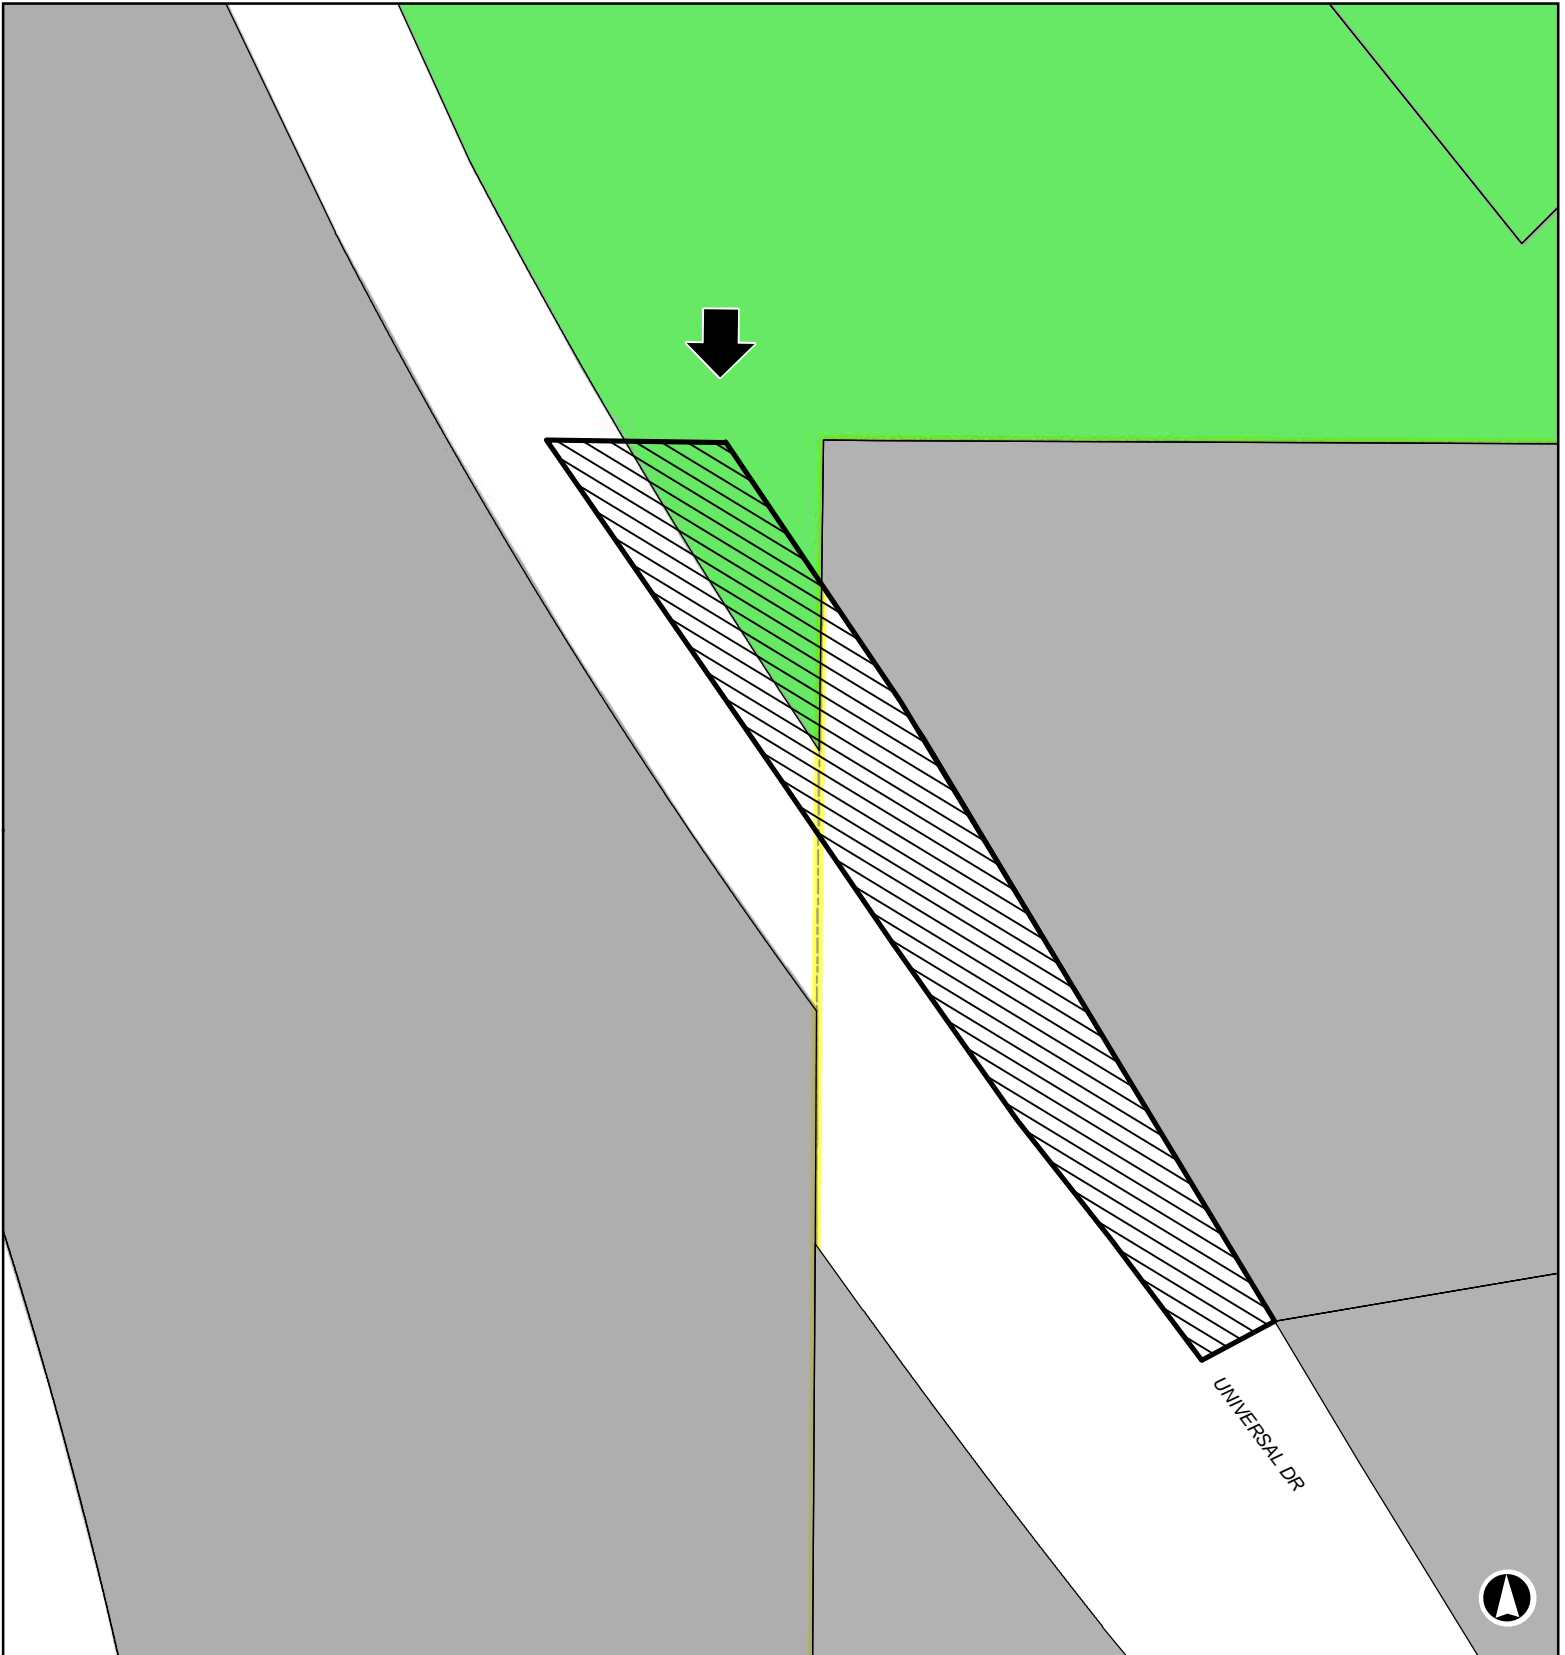

13VR001
Northeast of Universal Drive

Rapid City / Pennington County Zoning

Subject Property	General Commercial	Rapid City Limits	<all other values>
Light Industrial	Heavy Industrial, PC	Limited Ag., PC	Light Industrial, PC