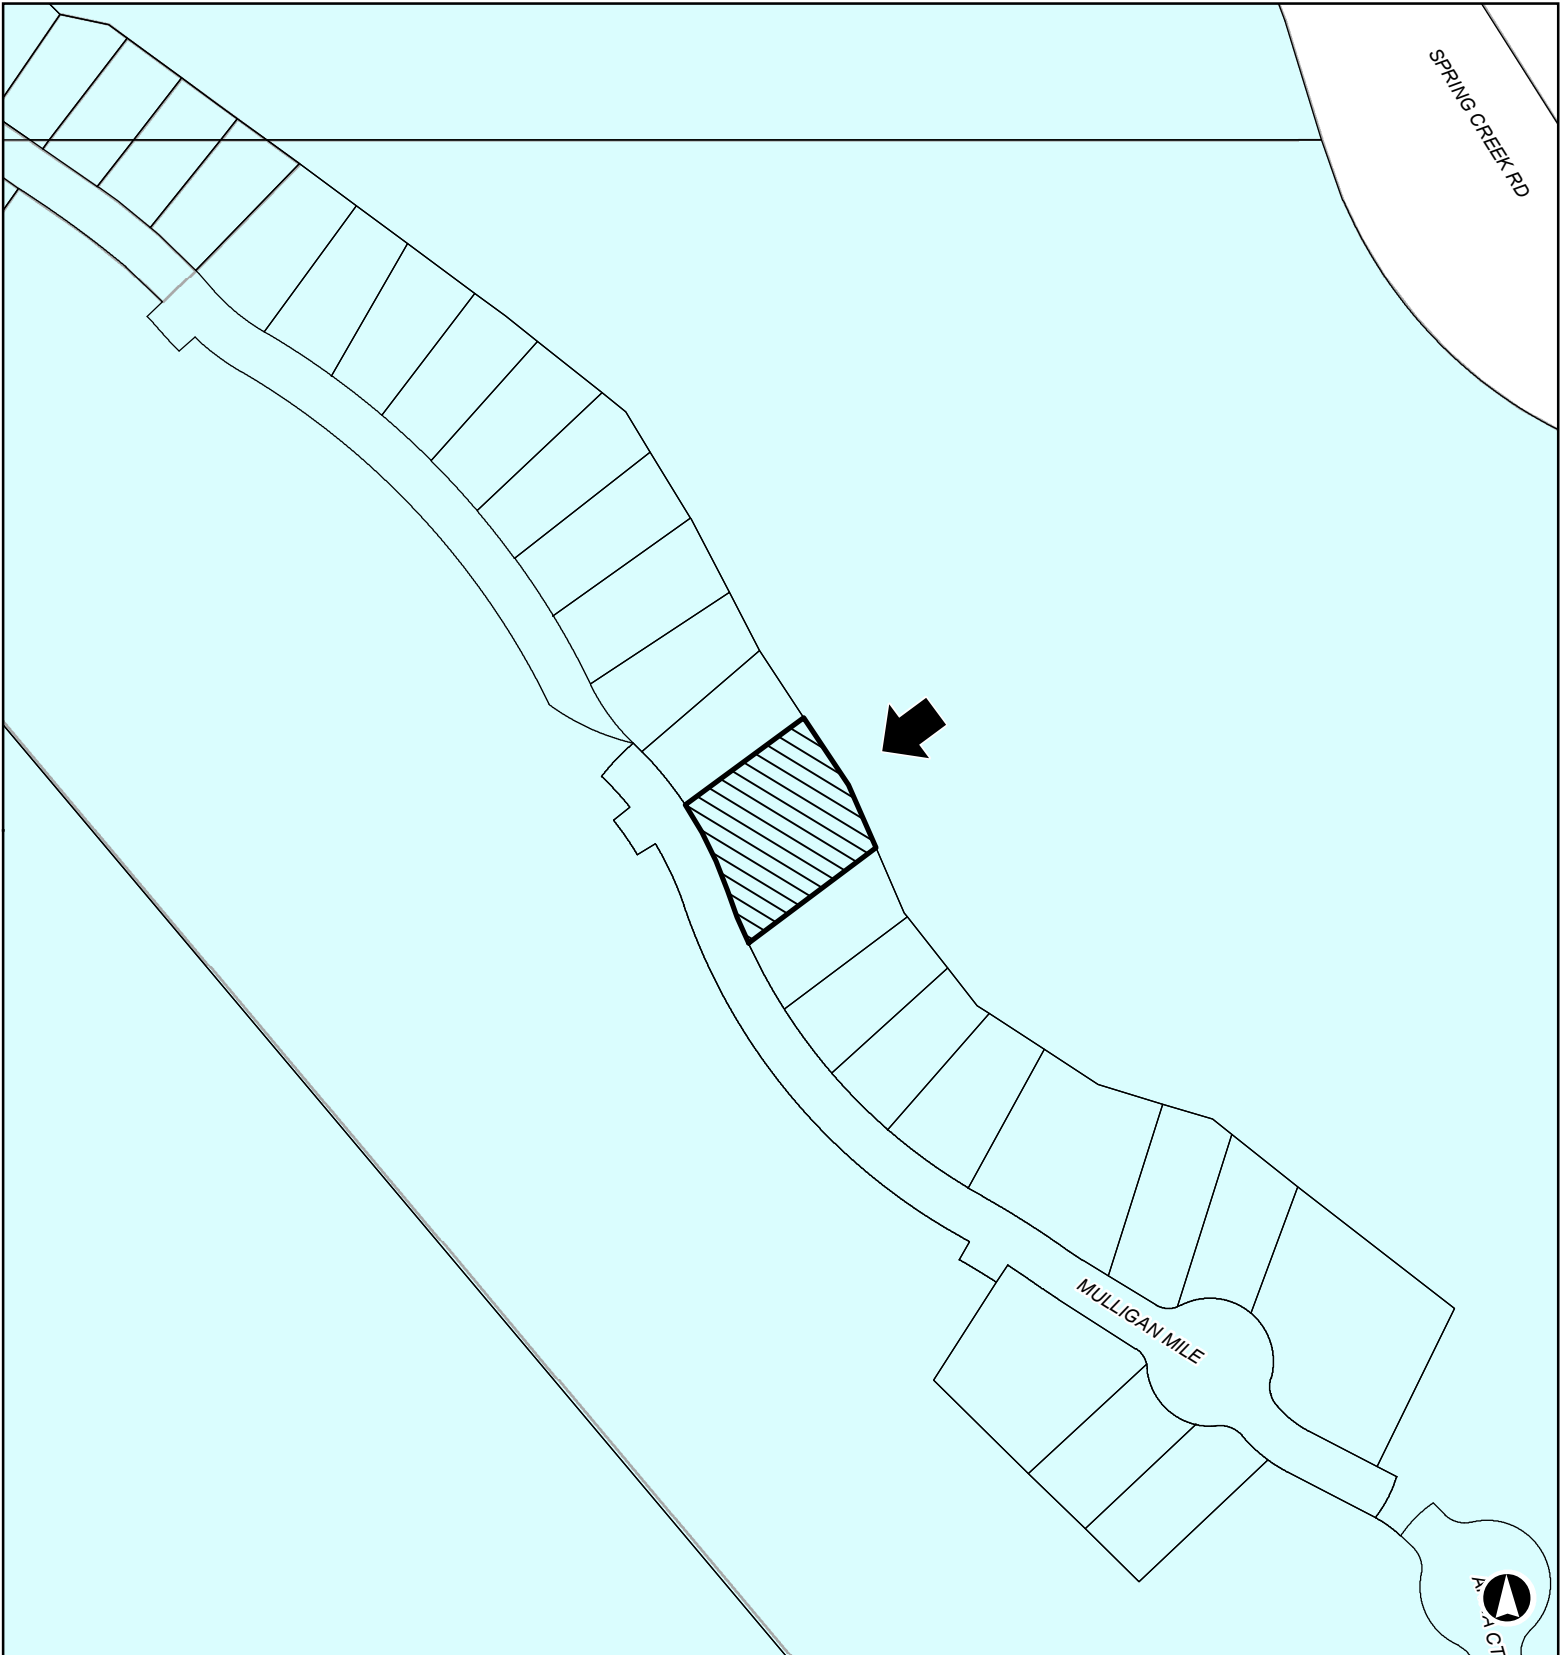

13PL087 Mulligan Mile

Rapid City / Pennington County Zoning

-  Subject Property
-  Rapid City Limits
-  <all other values>
-  Planned Unit Development, PC