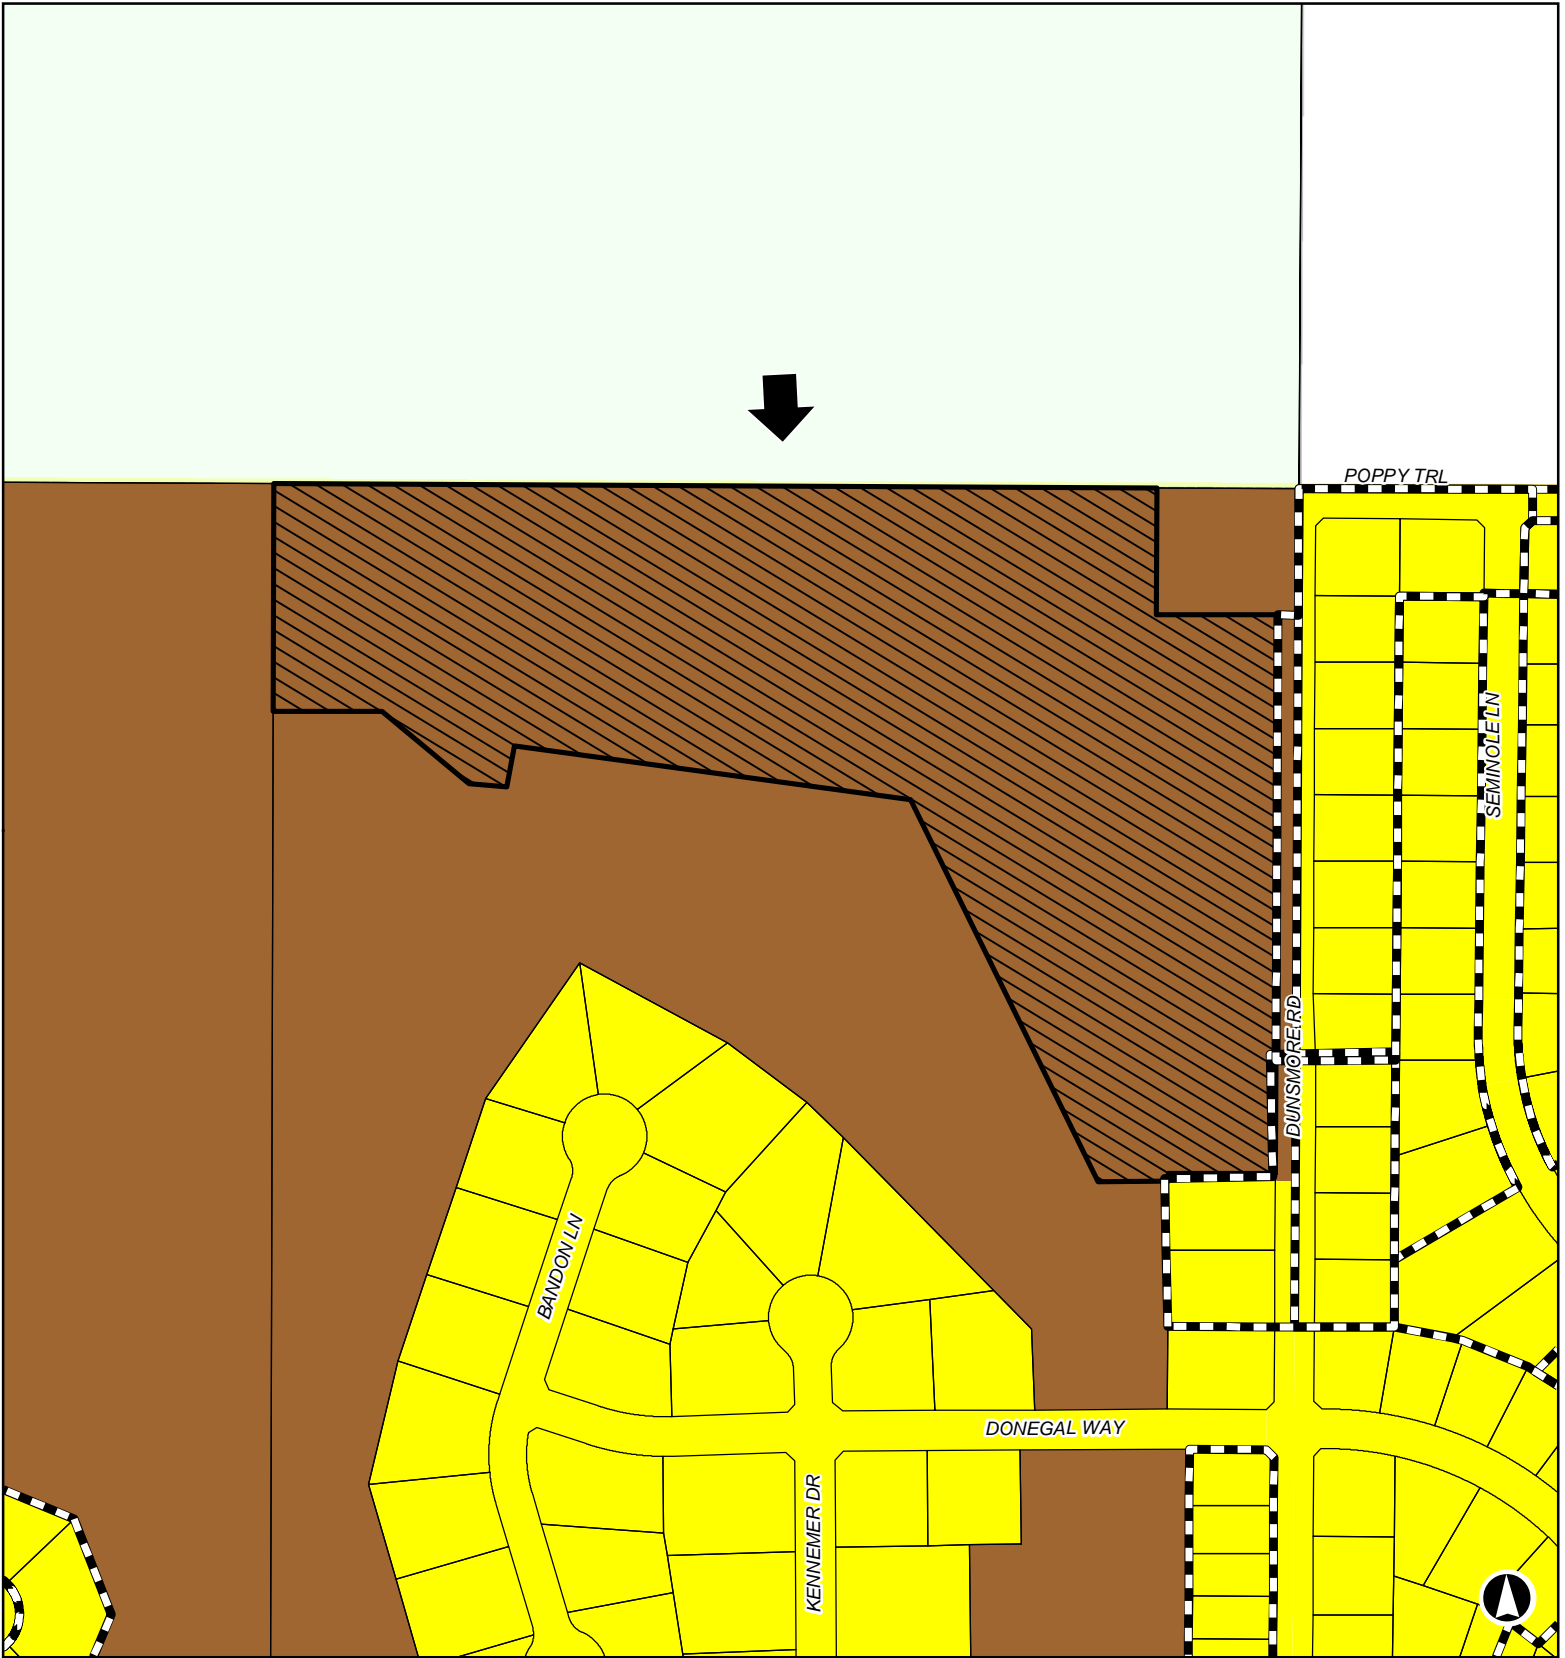

13RZ018 West of Dunsmore Road

Rapid City / Pennington County Zoning

Subject Property	Planned Development	General Agriculture	Rapid City Limits	<all other values>
	Low Density Residential-1	Medium Density Residential		General Ag. District, PC