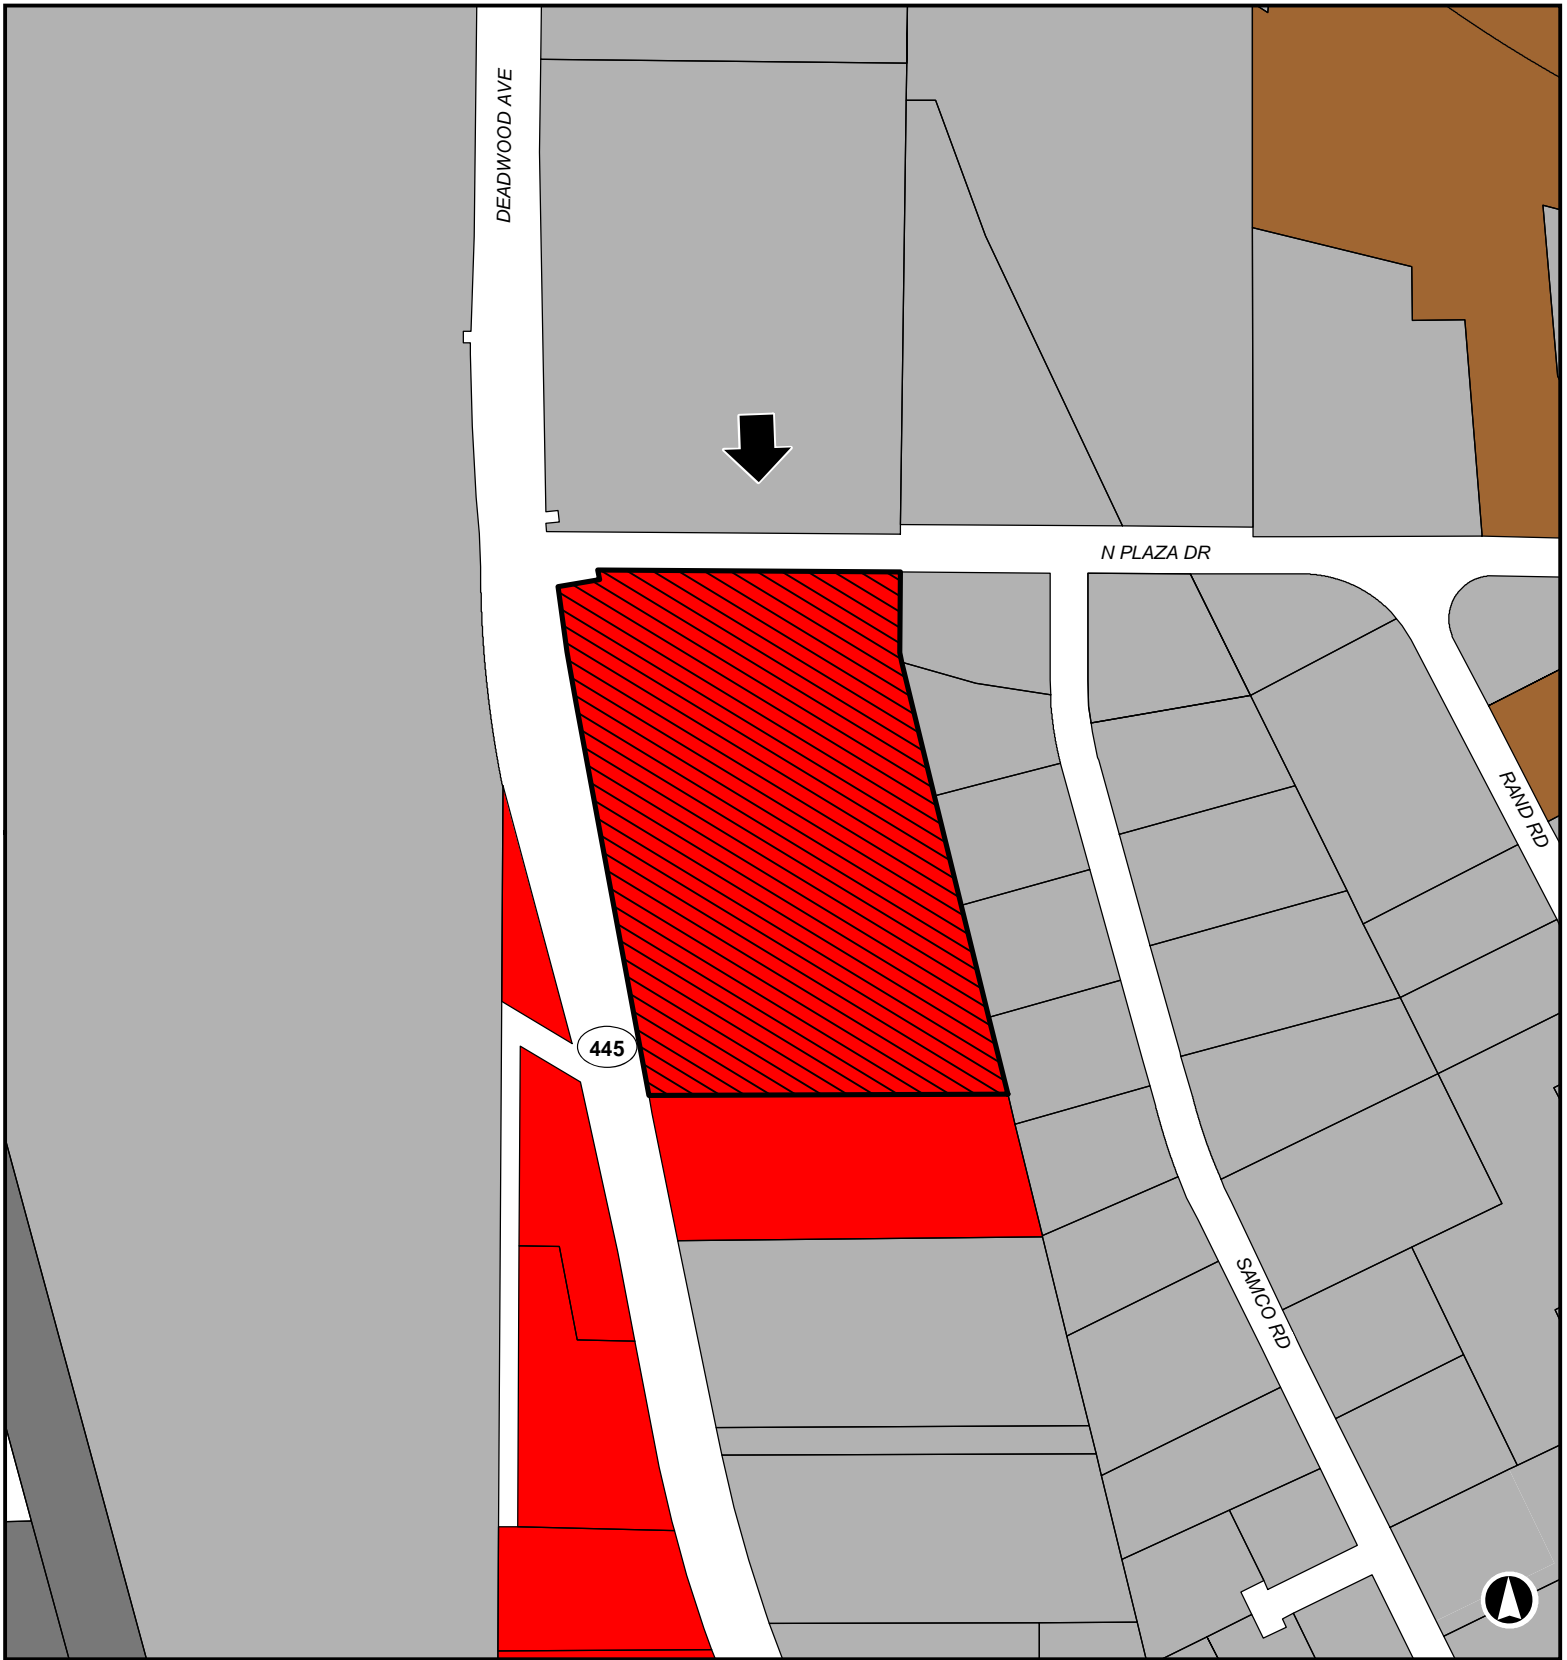

13CA010 - 13RZ017
2090 Deadwood Avenue

Rapid City Zoning

 Subject Property	 General Agriculture
 General Commercial	 Heavy Industrial
 Light Industrial	