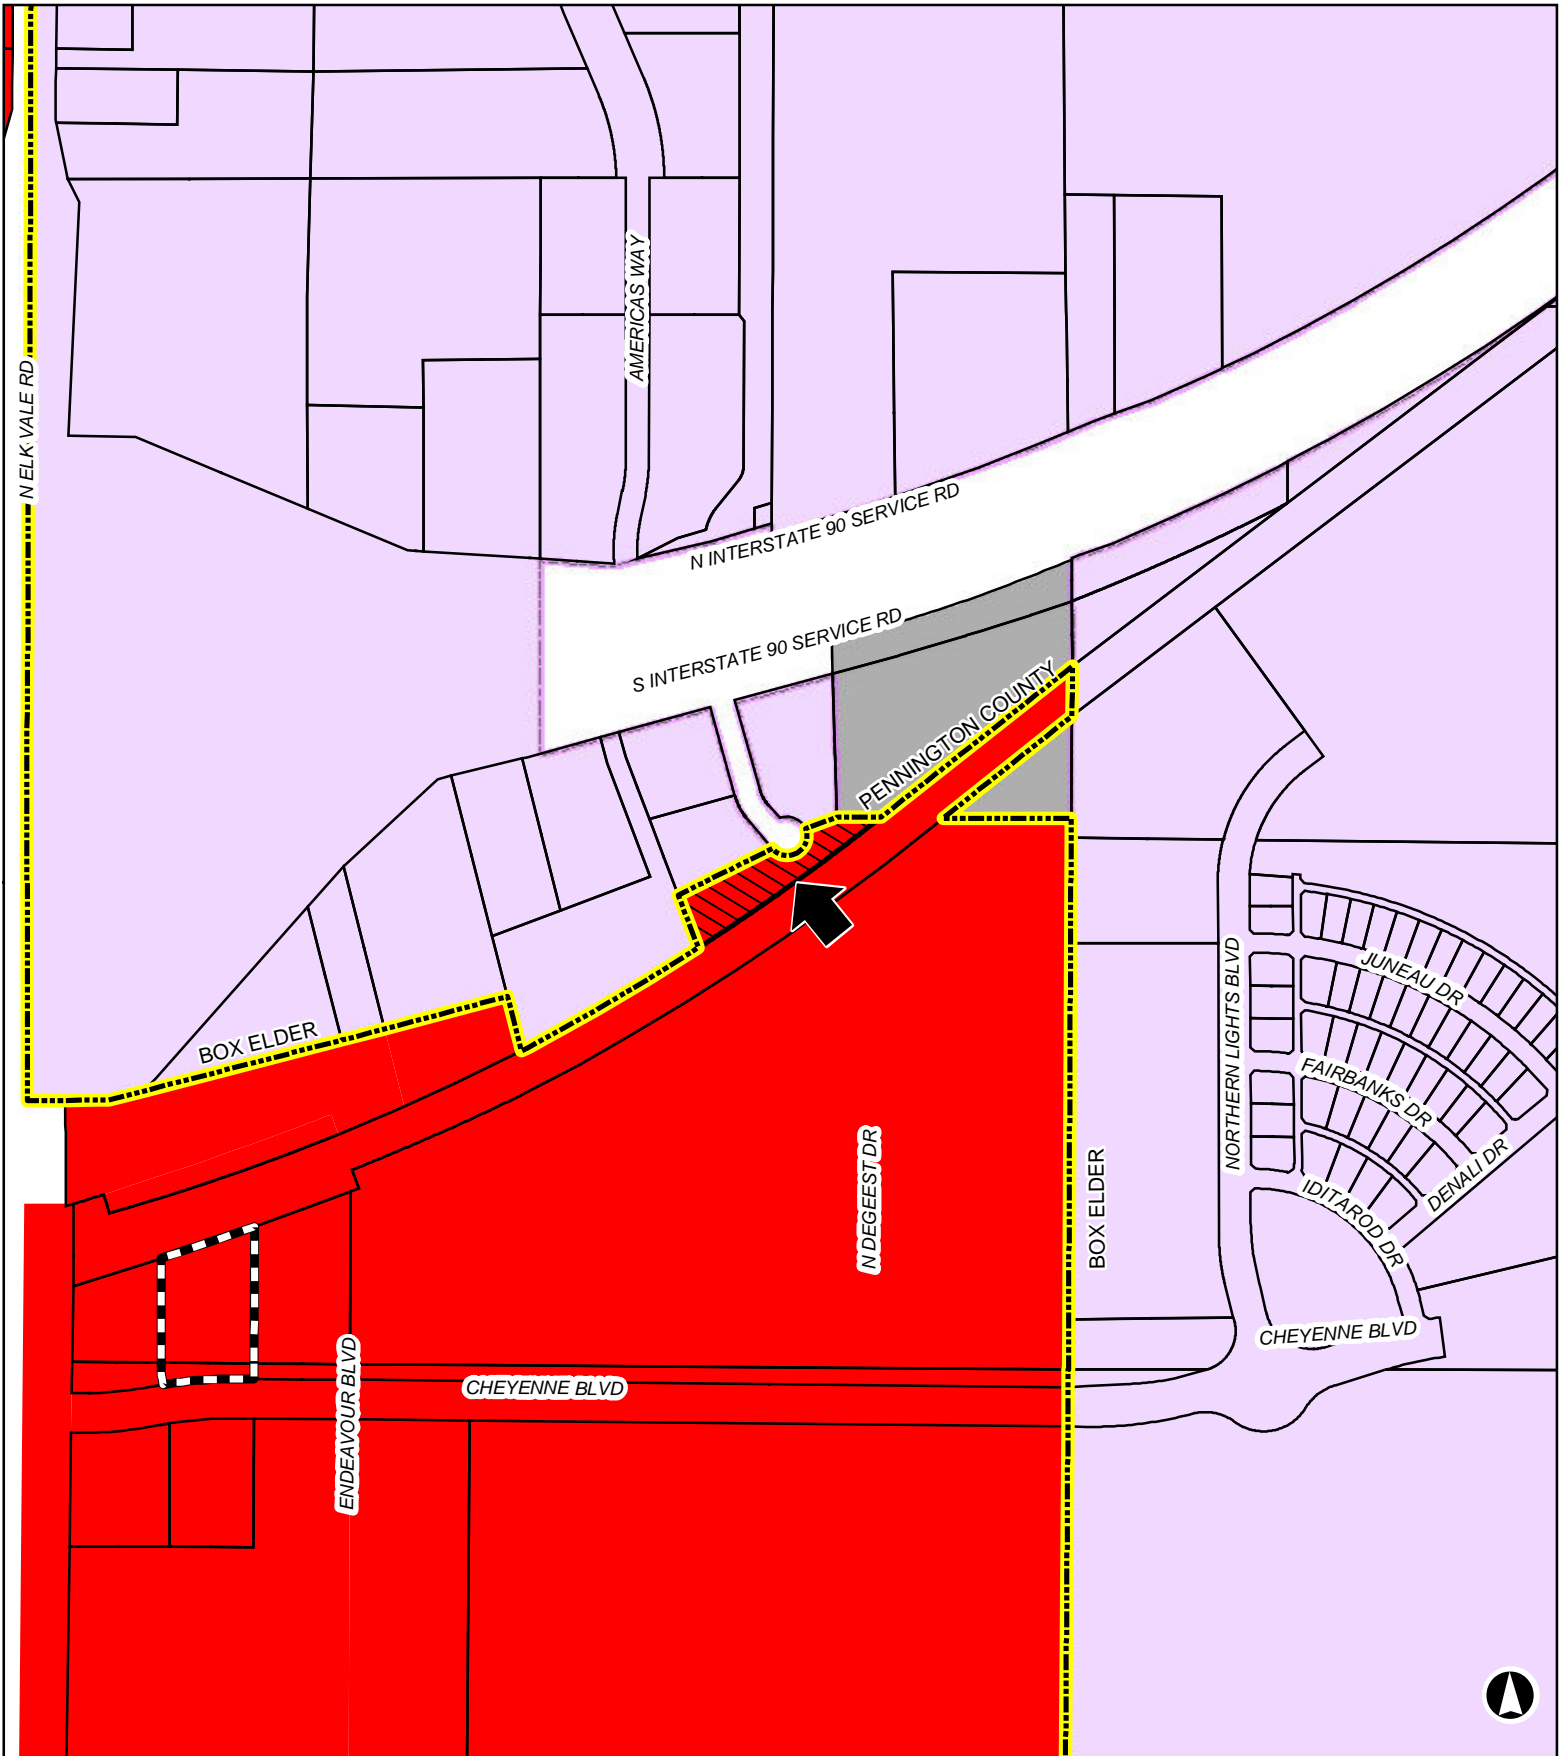

13CA001

4503 and 4507 South I-90 Service Road

**Rapid City / Pennington County Zoning**

-  Subject Property
-  Planned Development
-  Rapid City Limits
-  General Commercial
-  Heavy Industrial, PC
-  Box Elder Limits