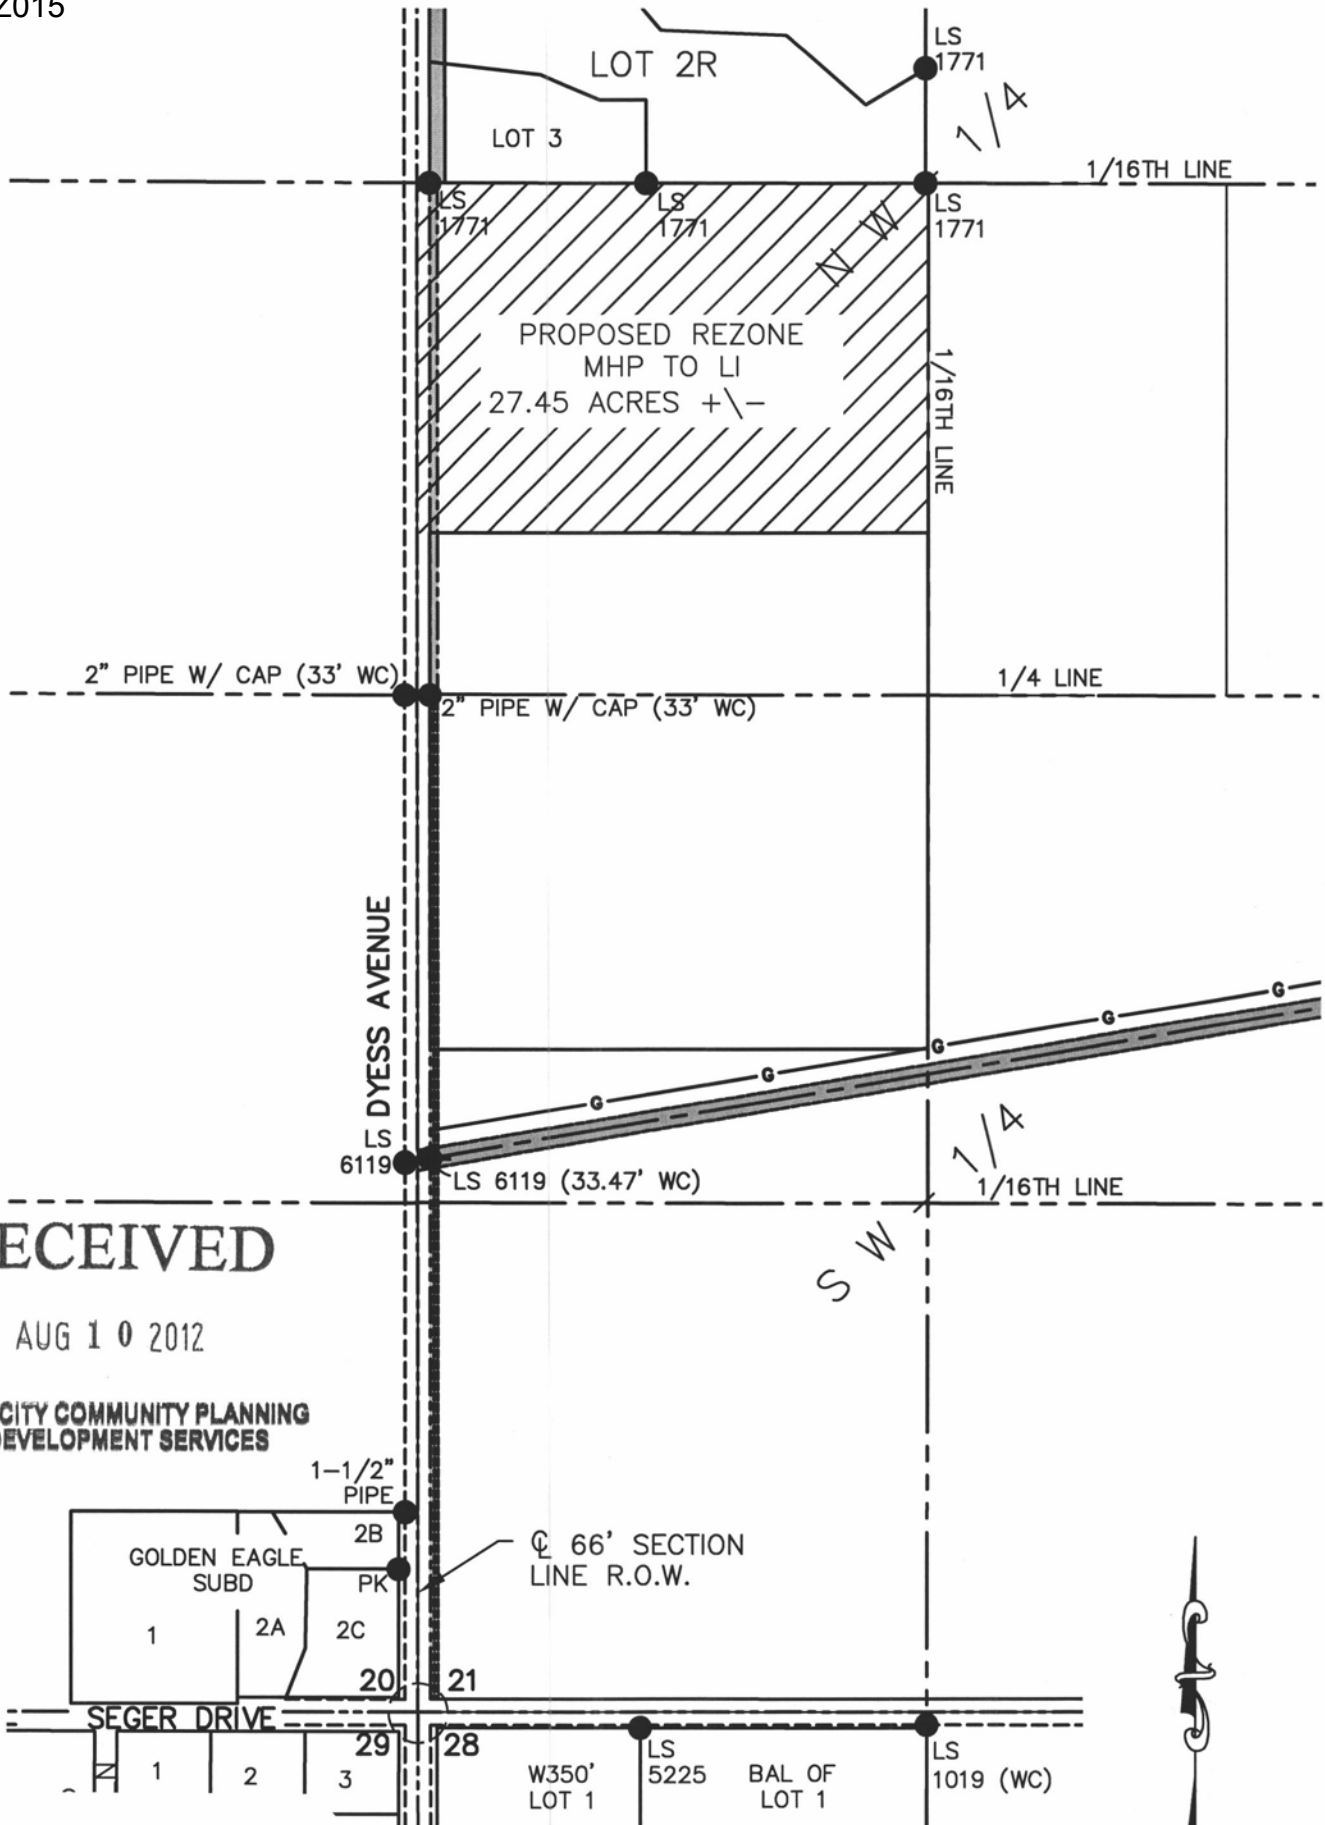

12RZ015

RECEIVED

AUG 10 2012

RAPID CITY COMMUNITY PLANNING & DEVELOPMENT SERVICES

Rezone Exhibit
MHP TO LI
August 9, 2011

DREAM DESIGN INTERNATIONAL, INC.
ENGINEERING LAND PLANNING LANDSCAPE ARCHITECTURE CONSTRUCTION OBSERVATION