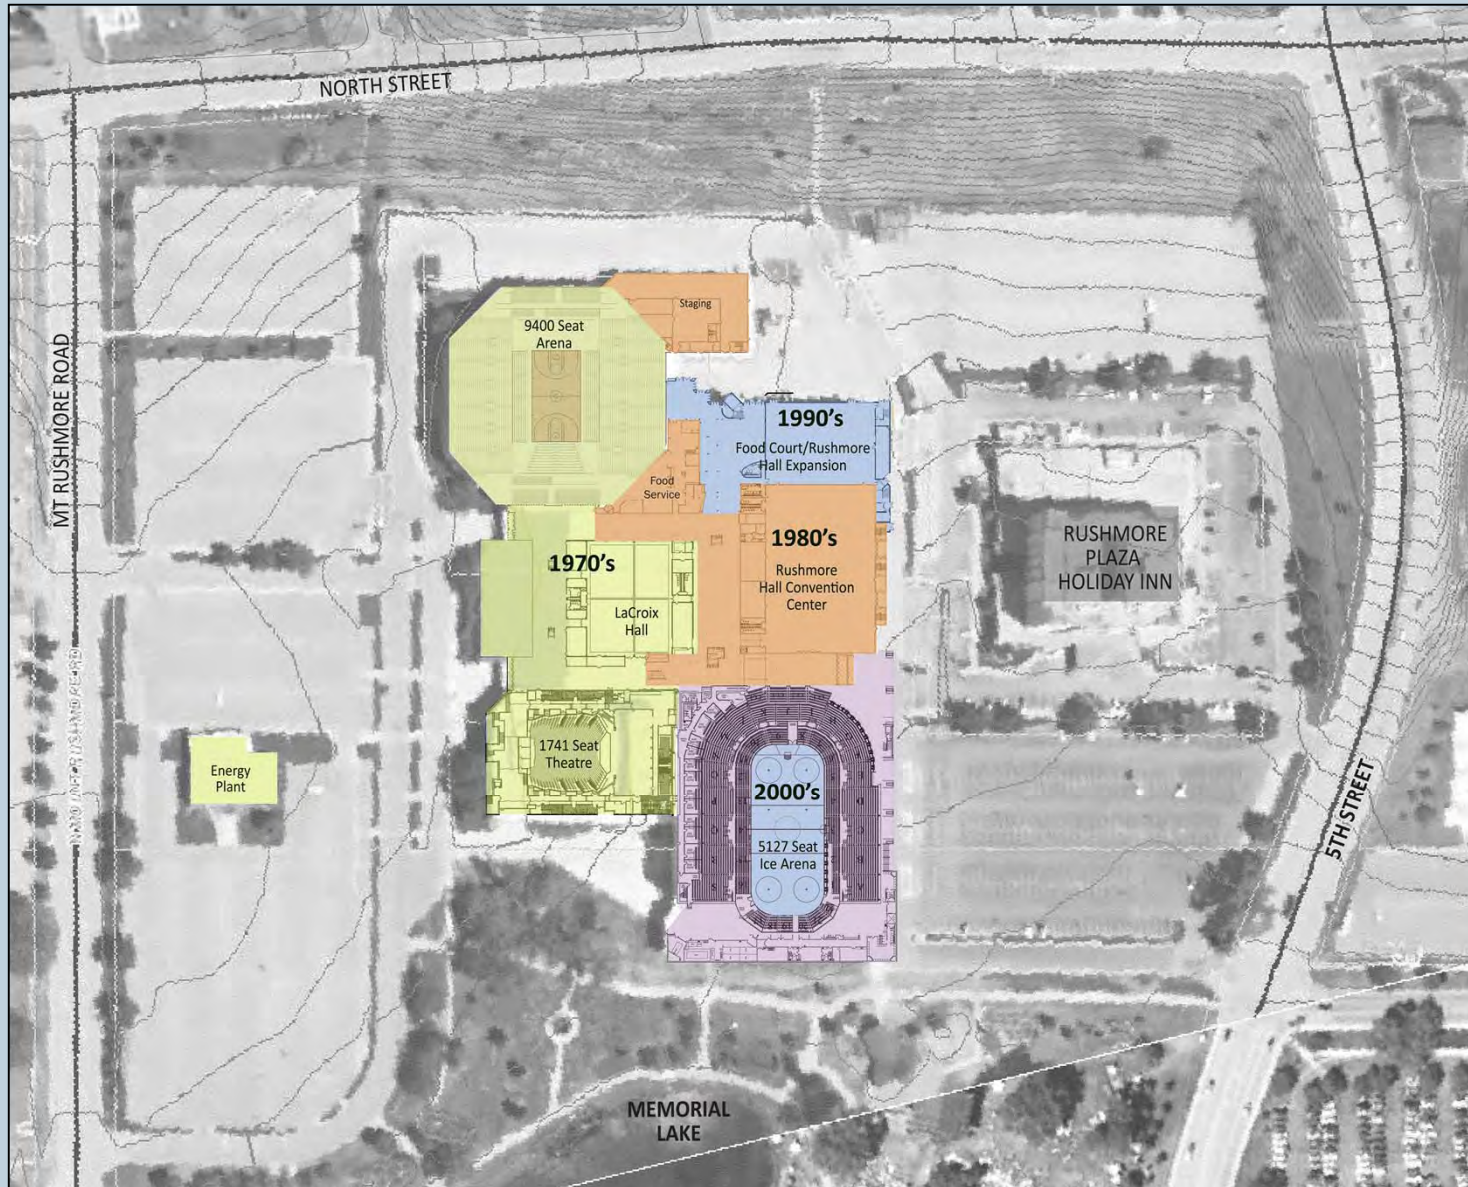

the **CENTER**

@ rushmore plaza

the **CENTER**

@ *rushmore plaza*

the CENTER @ rushmore plaza

Rimrock Auto Center at Metropark
Billings, Montana - 10,000 Seats

Sports Authority Invesco Field
Denver, Colorado - 70,000 Seats

Alerus Center
Grand Forks, North Dakota - 21,000 Seats

Amsoil Arena
Duluth, Iowa - 6,600 Seats

Century Link Arena
Omaha, Nebraska - 18,000 Seats

Metrodome
Minneapolis, Minnesota - 64,000 Seats

ARC
ARCHITECTURE
INTERNATIONAL

the **CENTER**
@ rushmore plaza

the **CENTER**
@ rushmore plaza

ARC

the **CENTER**
@ rushmore plaza

ARC

the **CENTER**
@ rushmore plaza

ARC

the **CENTER**
@ rushmore plaza

ARC

the **CENTER**
@ rushmore plaza

ARC

the **CENTER**
@ rushmore plaza

ARC

the **CENTER**
@ rushmore plaza

ARC