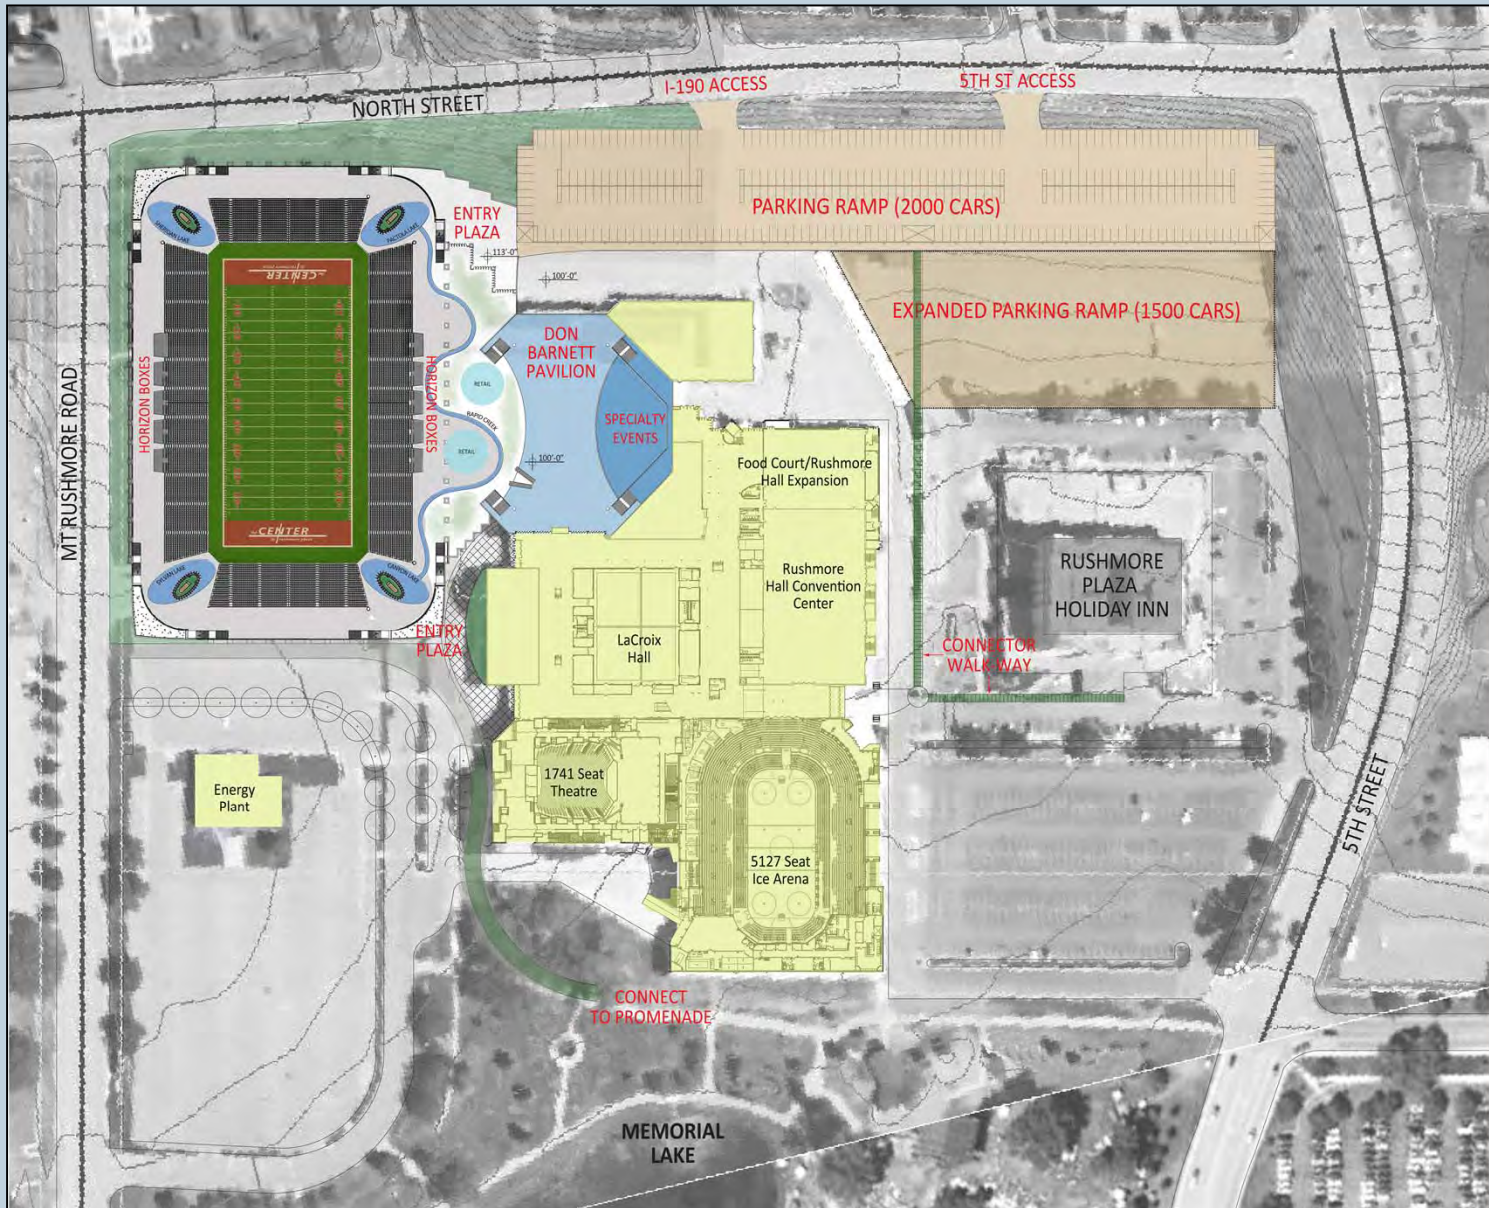

the **CENTER**

@ rushmore plaza

the **CENTER**

@ *rushmore plaza*

the CENTER @ rushmore plaza

Rimrock Auto Center at Metropark
Billings, Montana - 10,000 Seats

Sports Authority Invesco Field
Denver, Colorado - 70,000 Seats

Alerus Center
Grand Forks, North Dakota - 21,000 Seats

Amsoil Arena
Duluth, Iowa - 6,600 Seats

Century Link Arena
Omaha, Nebraska - 18,000 Seats

Metrodome
Minneapolis, Minnesota - 64,000 Seats

ARC
ARCHITECTURE
INTERNATIONAL

the **CENTER**
@ rushmore plaza

the **CENTER**
@ rushmore plaza

ARC

the **CENTER**
@ rushmore plaza

ARC

the **CENTER**
@ rushmore plaza

ARC

the **CENTER**
@ rushmore plaza

ARC

the **CENTER**
@ rushmore plaza

ARC

the **CENTER**
@ rushmore plaza

ARC

the **CENTER**
@ rushmore plaza

ARC