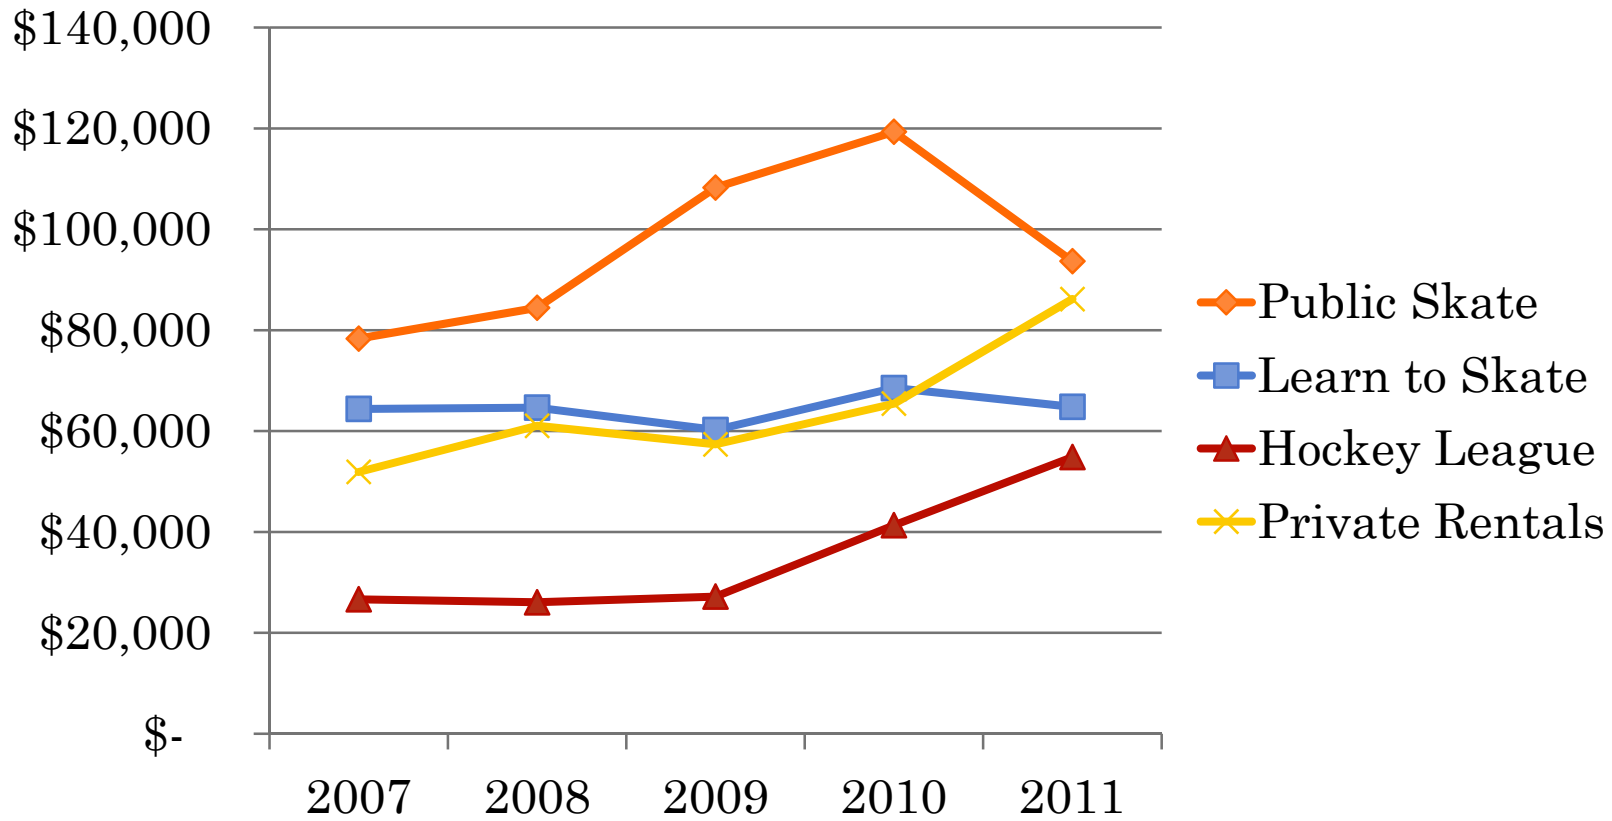

FINANCIAL TRENDS 5 YR.