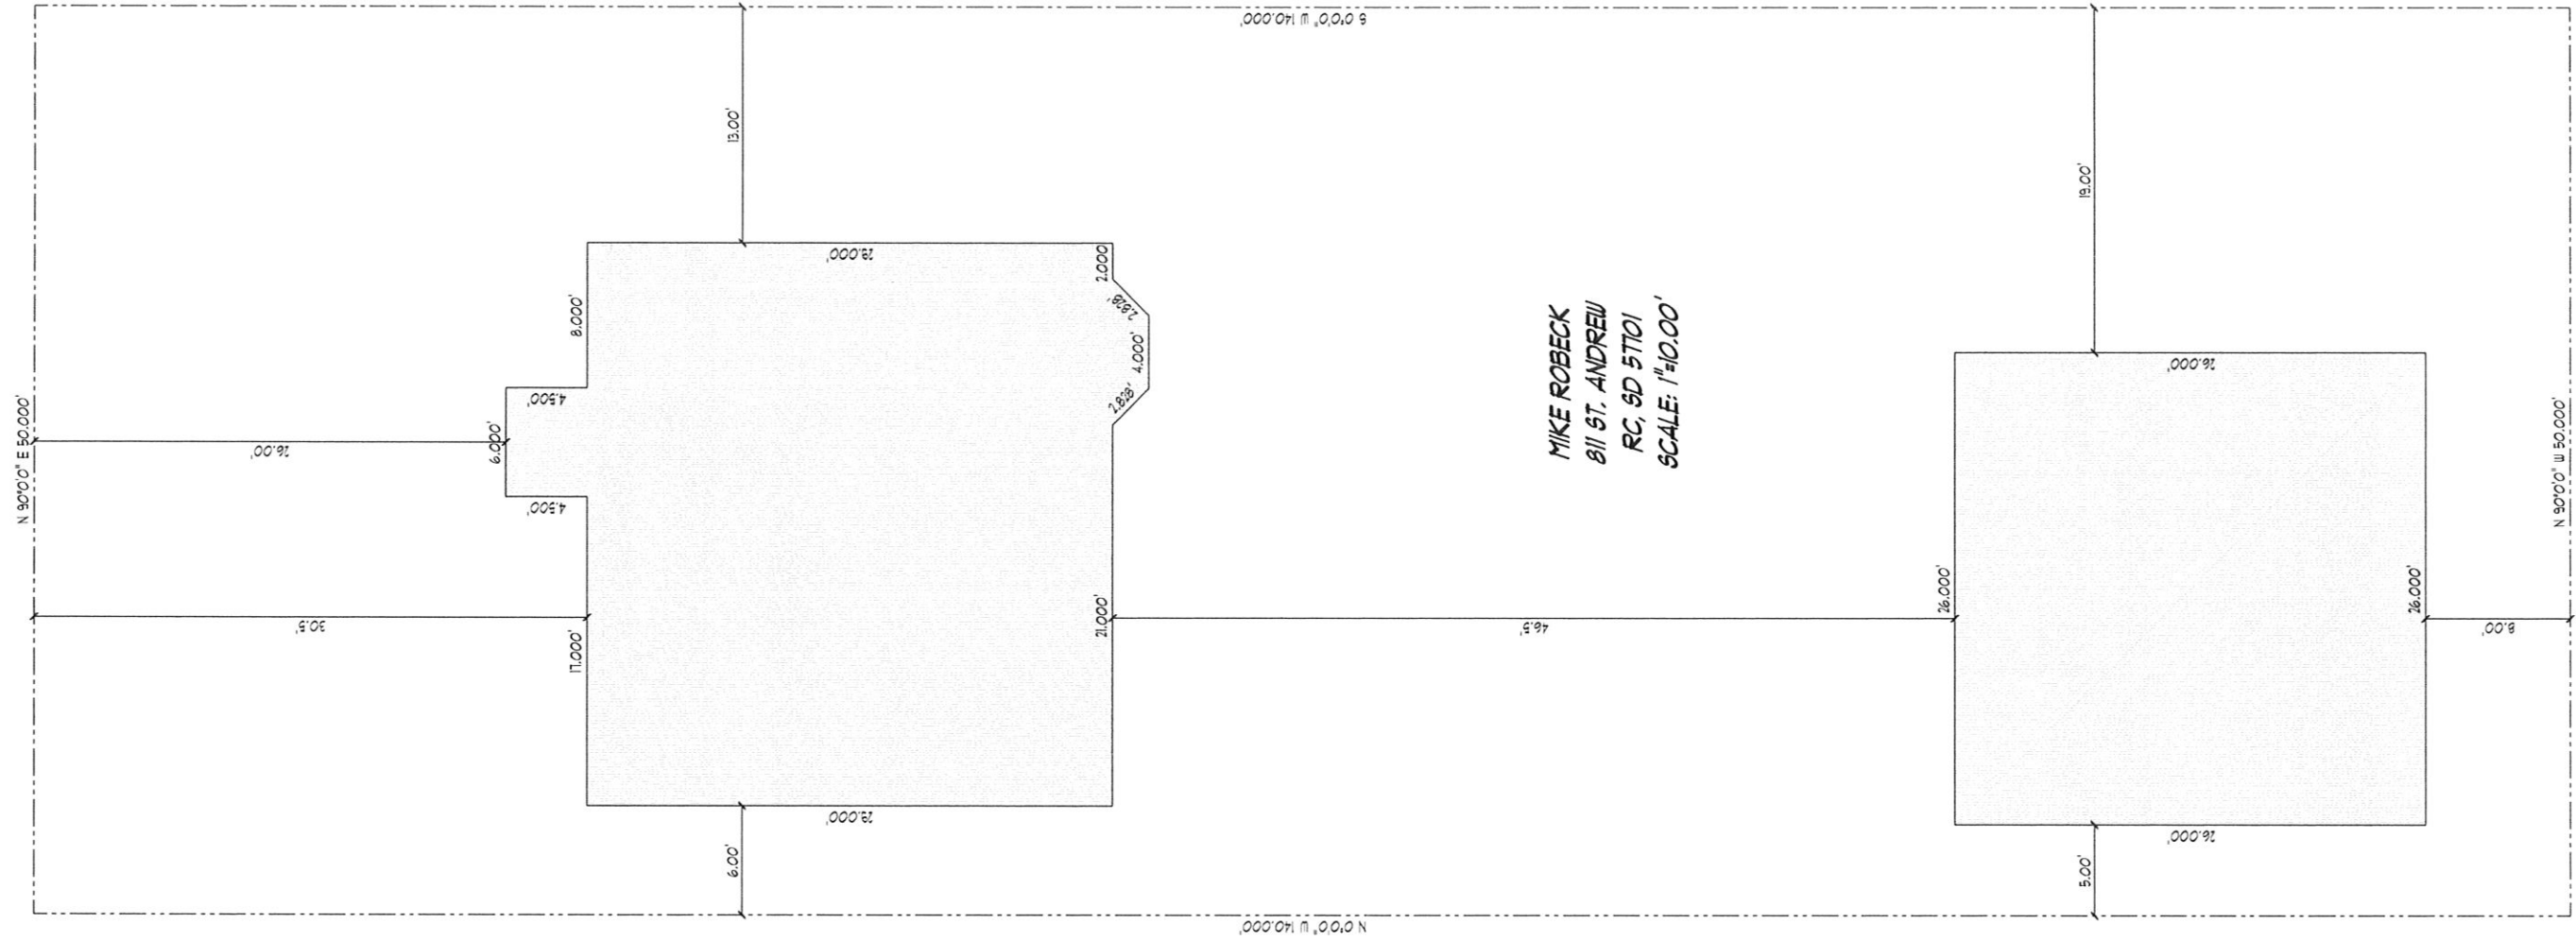

CURRENT

MIKE ROBECK
 811 ST. ANDREW
 RC, SD 57101
 SCALE: 1"=10.00'

Proposed