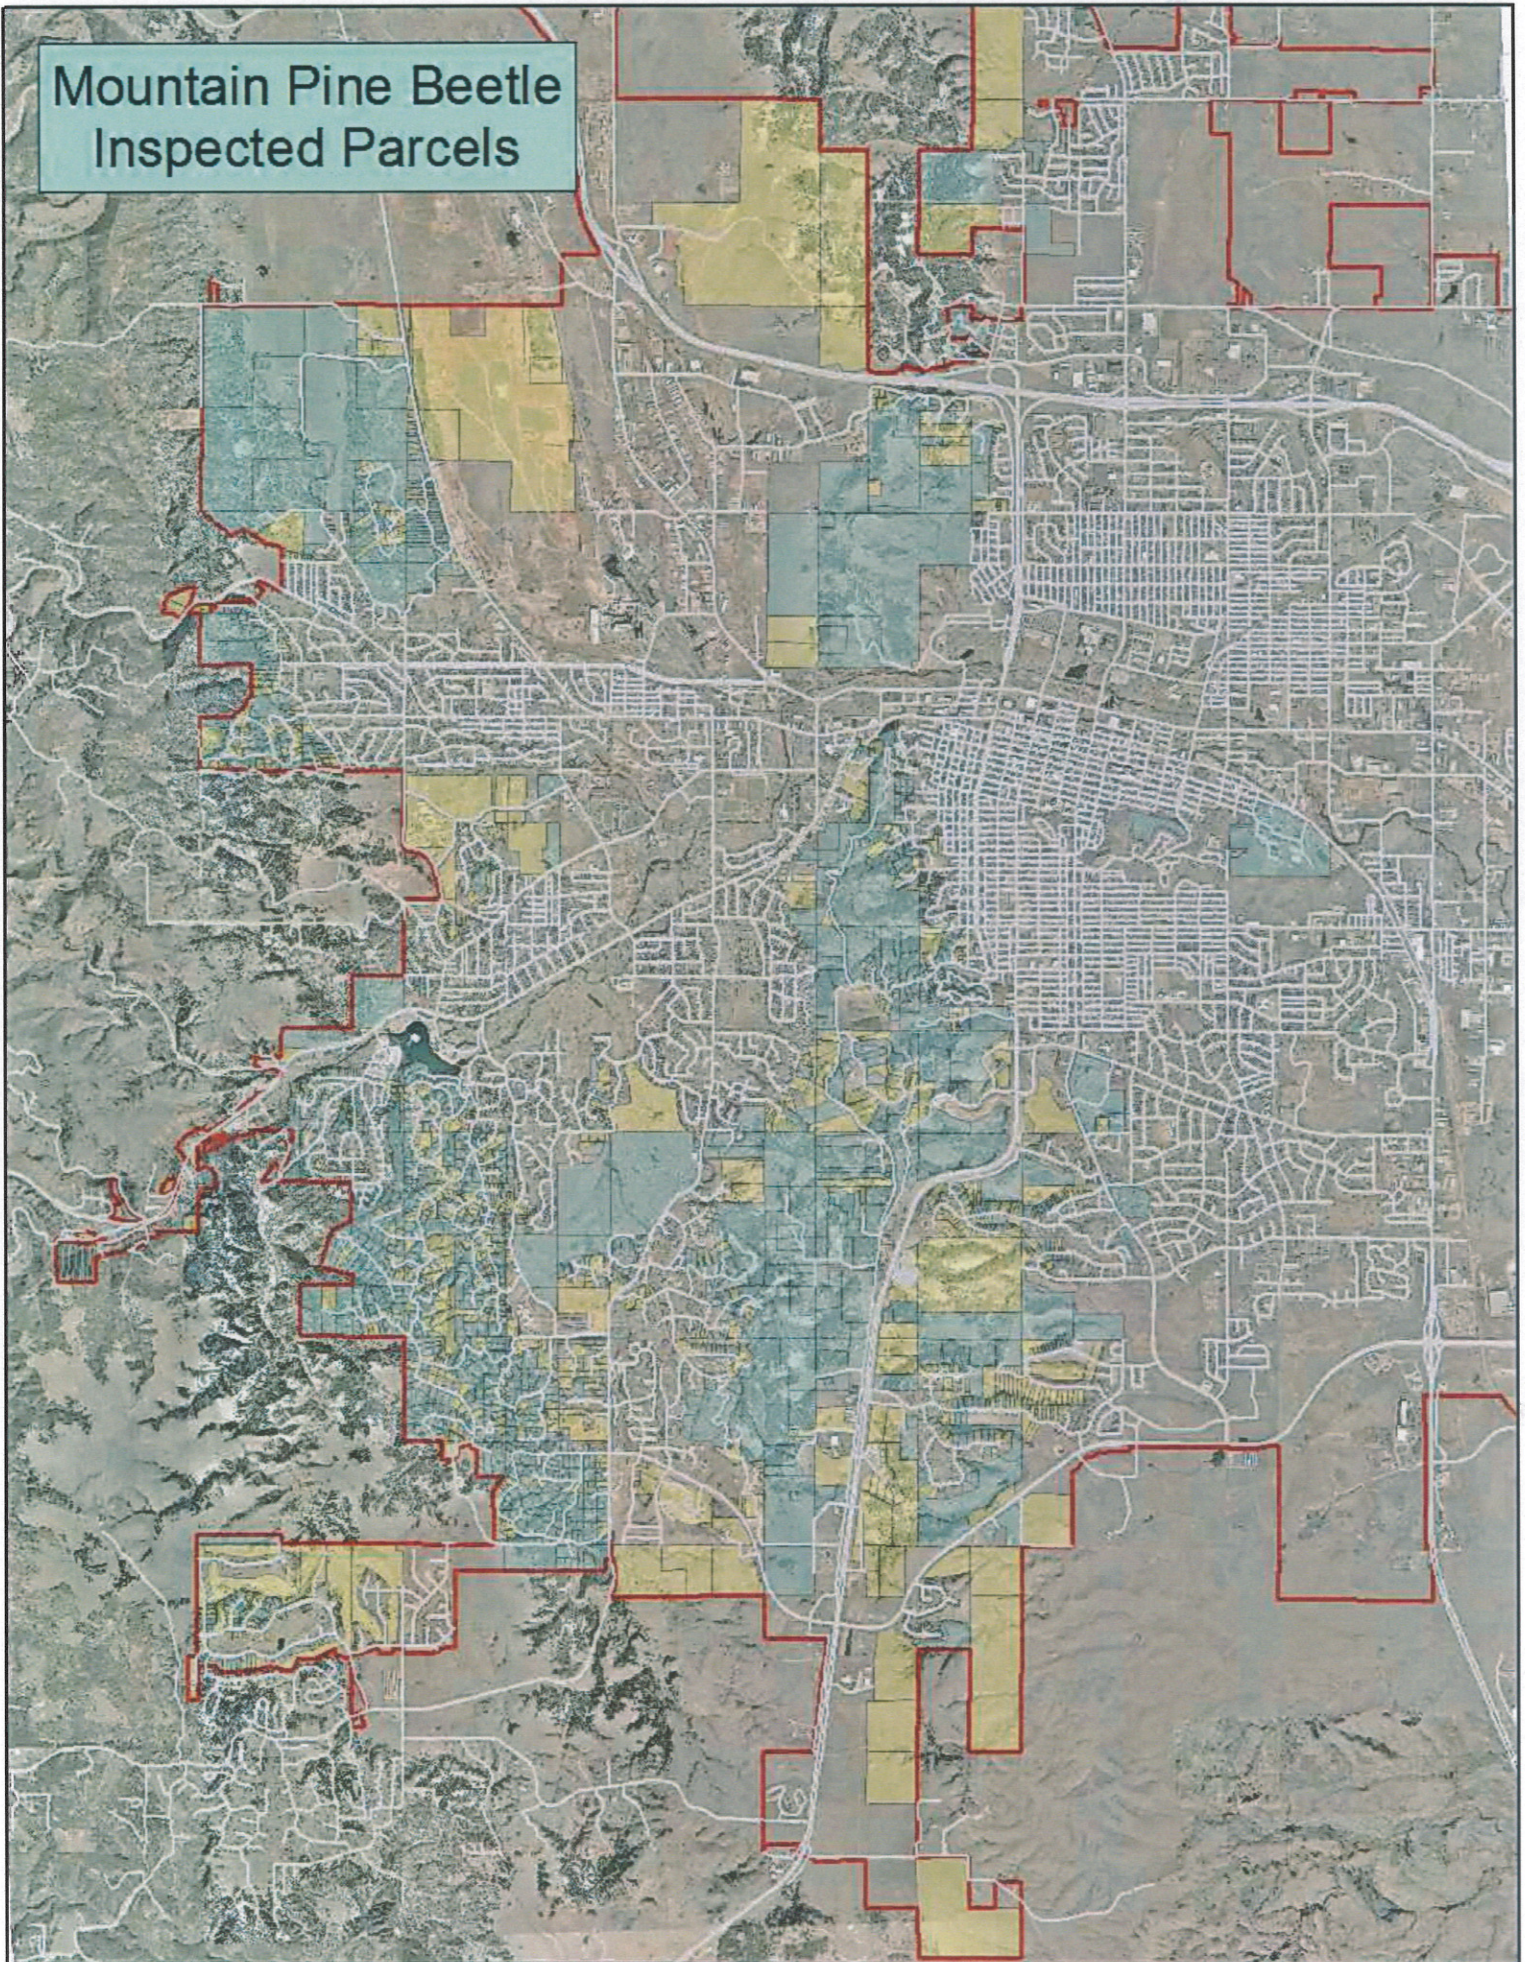

Lon Van Deusen,
Parks & Cemetery
Manager
(605) 394-4175

Due to medical concerns Gary Garner will be out of the office for several weeks and the individuals doing the property surveys have returned to their normal duties with the Parks Division.

Mountain Pine Beetle Tree Removal Program
Weekly Summary 4/4/2012

	<u>Parcels</u>	<u>Modified Acres</u>	
Potential MPB Targets	2478	6975.65	
Inspections Requested	1350	4818.06	69%
Inspections Completed	1350	4818.06	
No Infestation Found	999	2287.61	
Infestation Found	351	2530.45	
Requested Inspections Yet to Complete	0	0	
Trees permitted for removal	798		
Infested trees, no permit	441		
Total # of Infested Trees	1239		
Trees removed/ permit	755		
Trees removed/ no permit	407		
Total Trees removed	1162		
Infested Trees, permit, not removed	43		
Infested Trees, no permit, not removed	34		
Total Infested trees-not removed	77		
Infested trees/acre inspected	0.26		
Permits Issued	226		
Total Reimbursement Authorized	\$130,955.16		
Trees permitted for removal	797		
Average reimbursement/tree	\$164.31		
Average reimbursement/parcel	\$579.45		
Open Cases, No Permit request	22		

Mountain Pine Beetle
Inspected Parcels

Mountain Pine Beetle
Distribution-South

Mountain Pine Beetle
Distribution-North