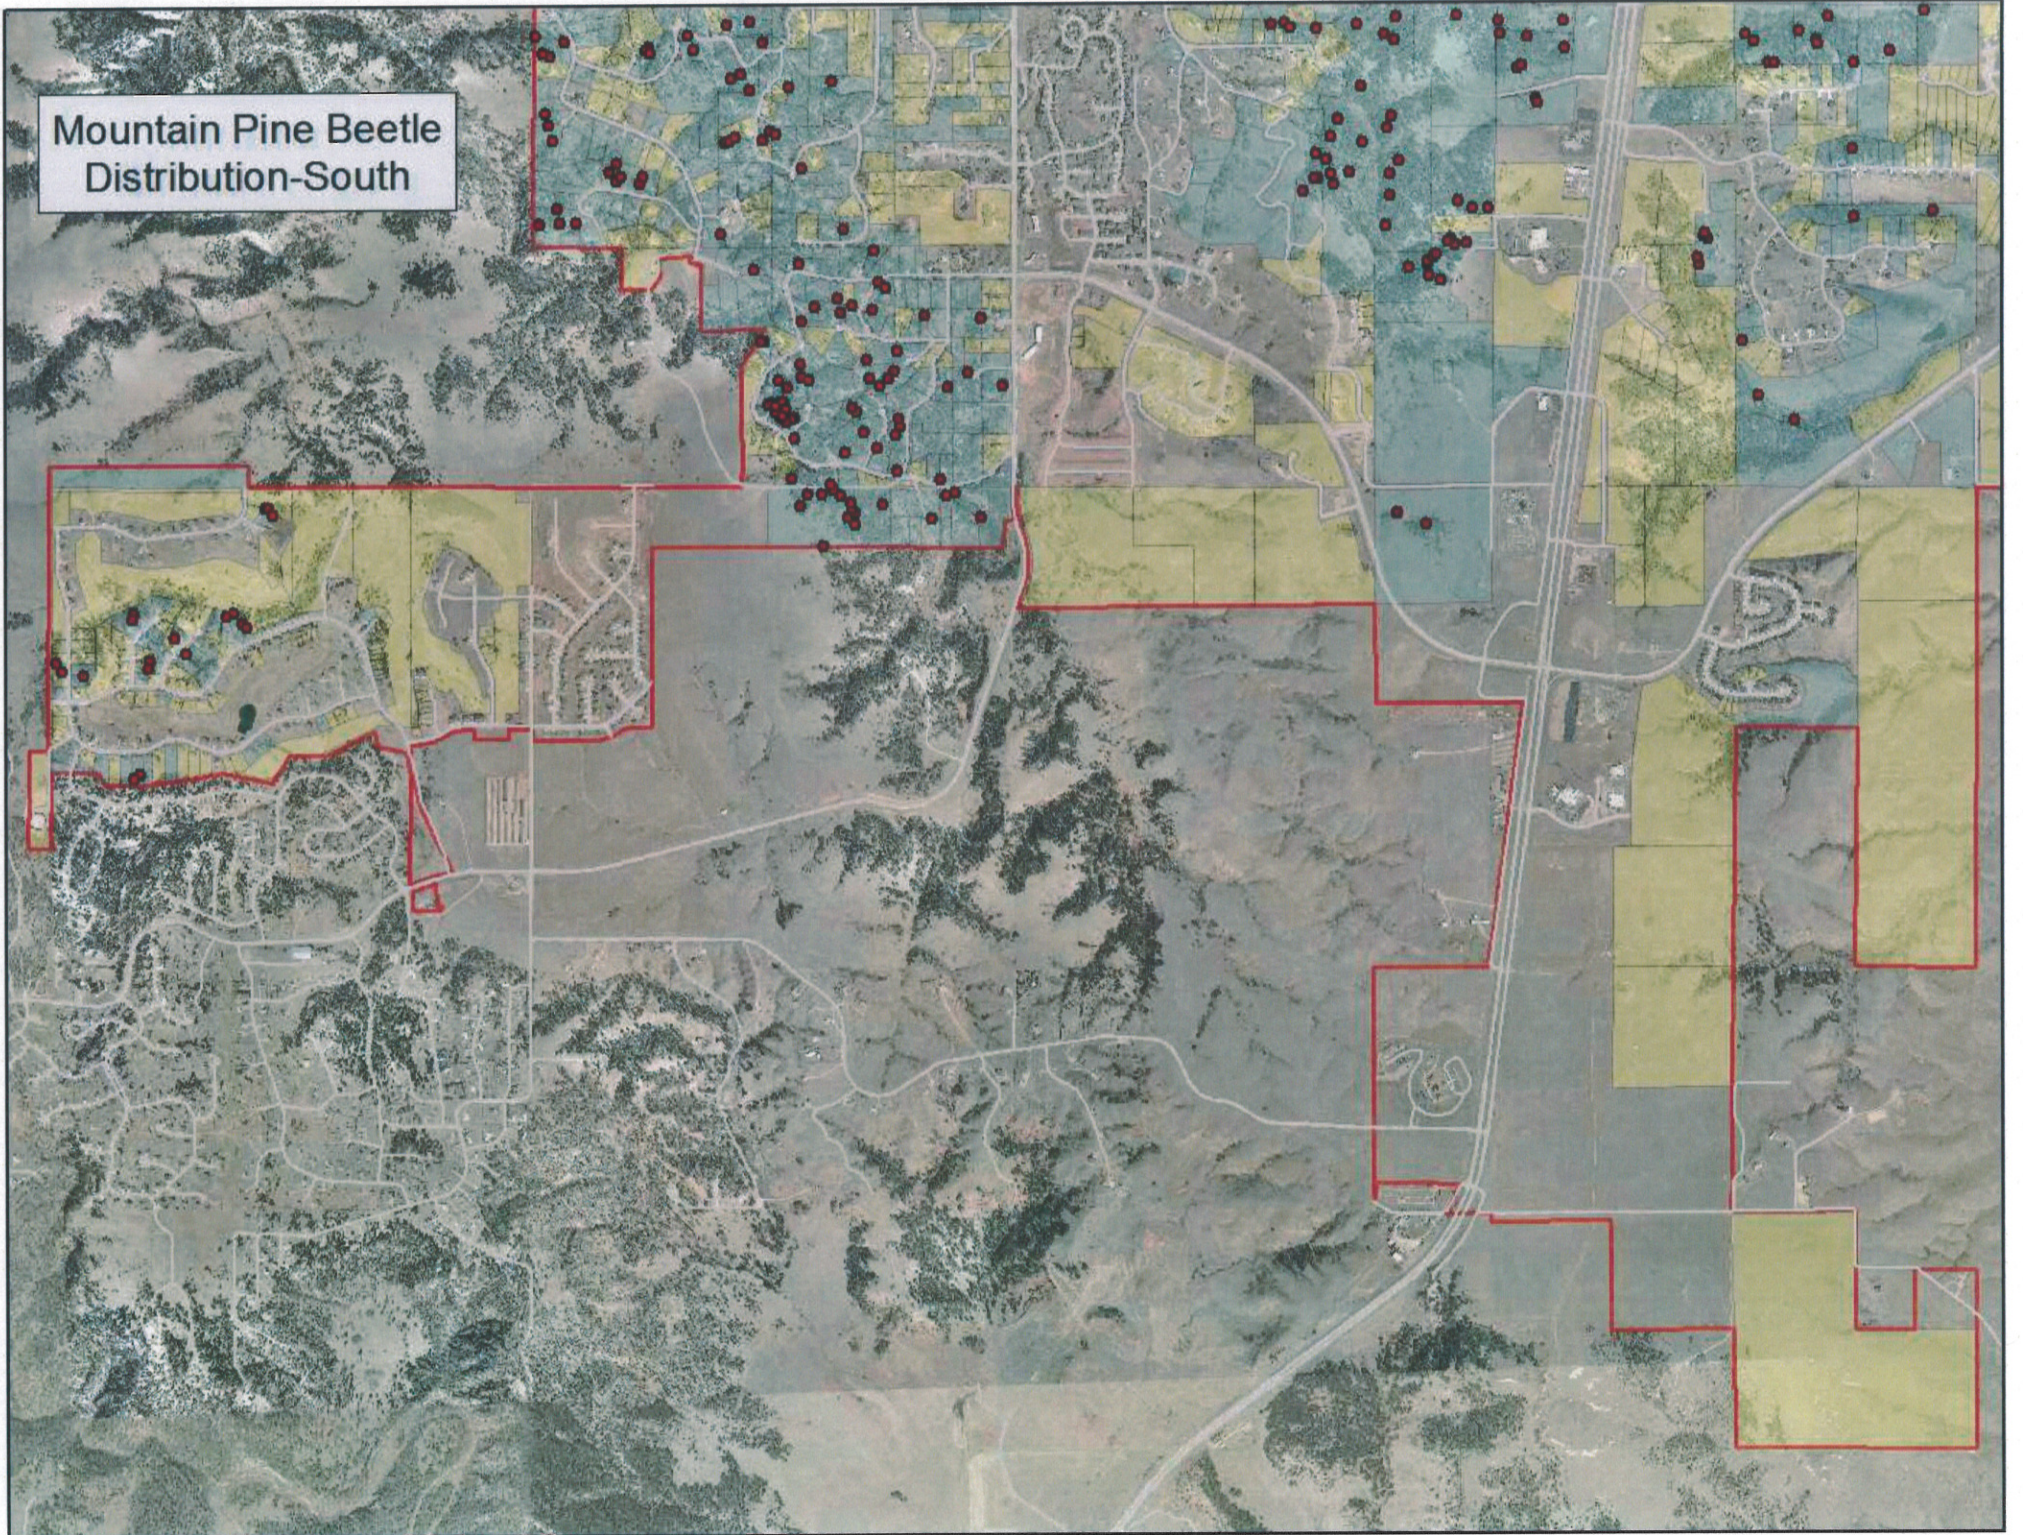

Mountain Pine Beetle
Distribution-South