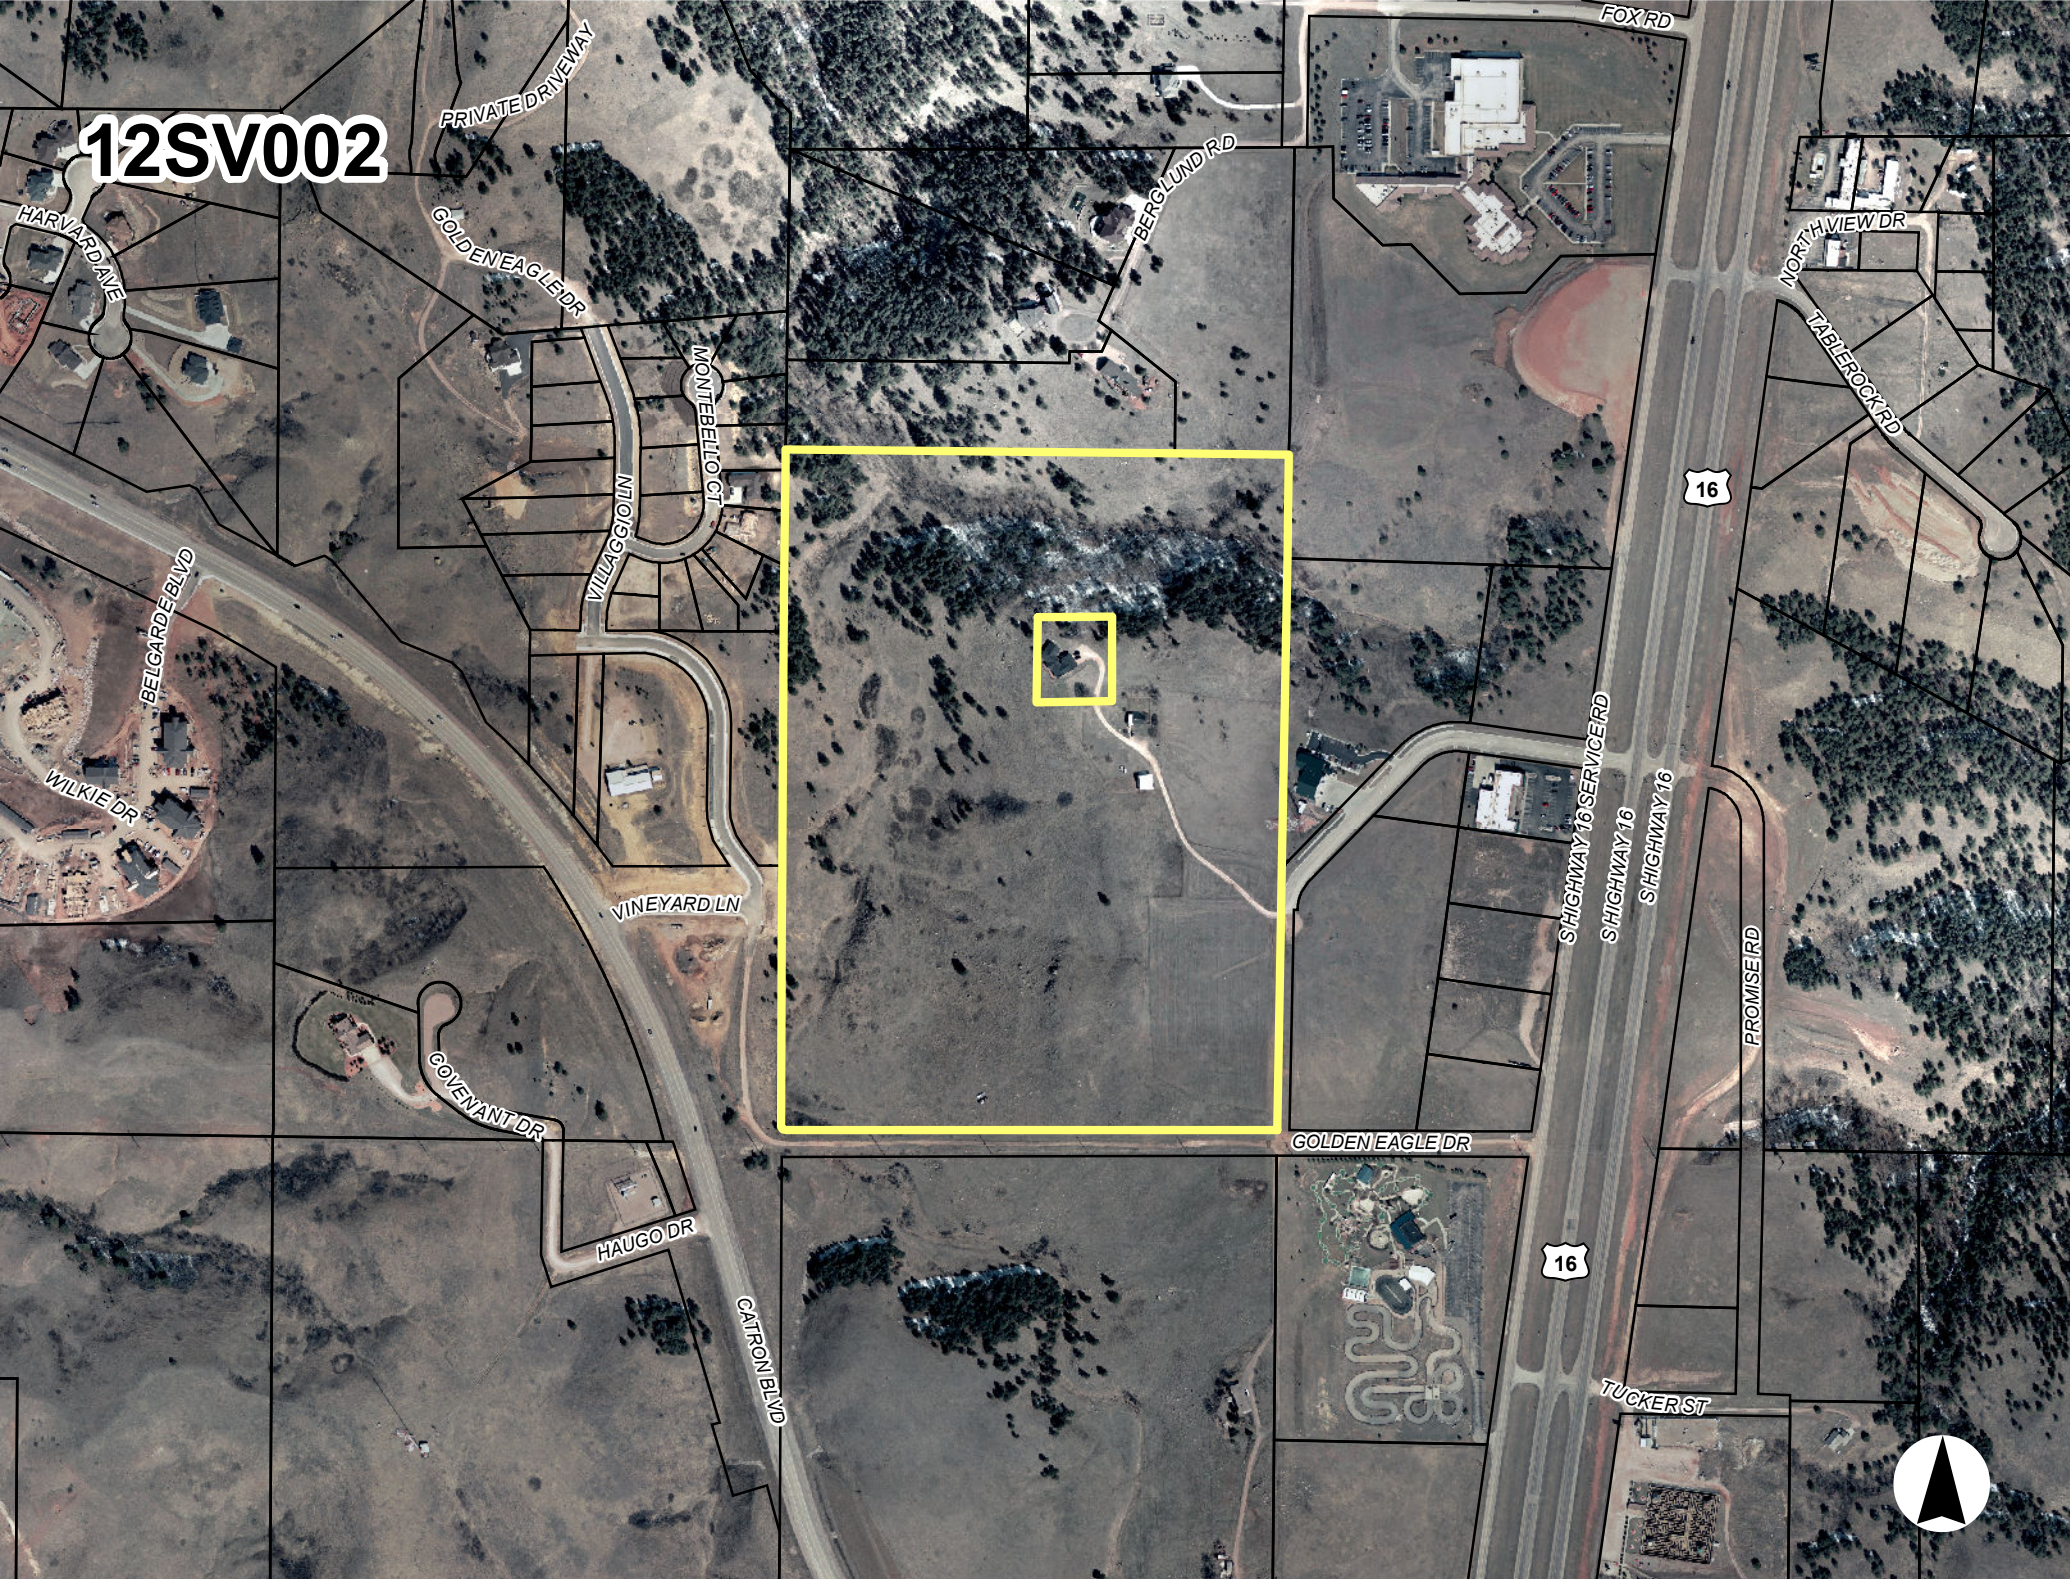

12SV002

PRIVATE DRIVEWAY

GOLDEN EAGLE DR

BERGLUND RD

FOX RD

NORTH VIEW DR

TABLE ROCK RD

16

HARVARD AVE

VILLAGGIO LN

MONTABELLO CT

BELGARDE BLVD

WILKIE DR

VINEYARD LN

SHIGHWAY 16 SERVICE RD

SHIGHWAY 16

SHIGHWAY 16

PROMISE RD

COVEYANT DR

HAUGO DR

CATRON BLVD

GOLDEN EAGLE DR

16

TUCKER ST