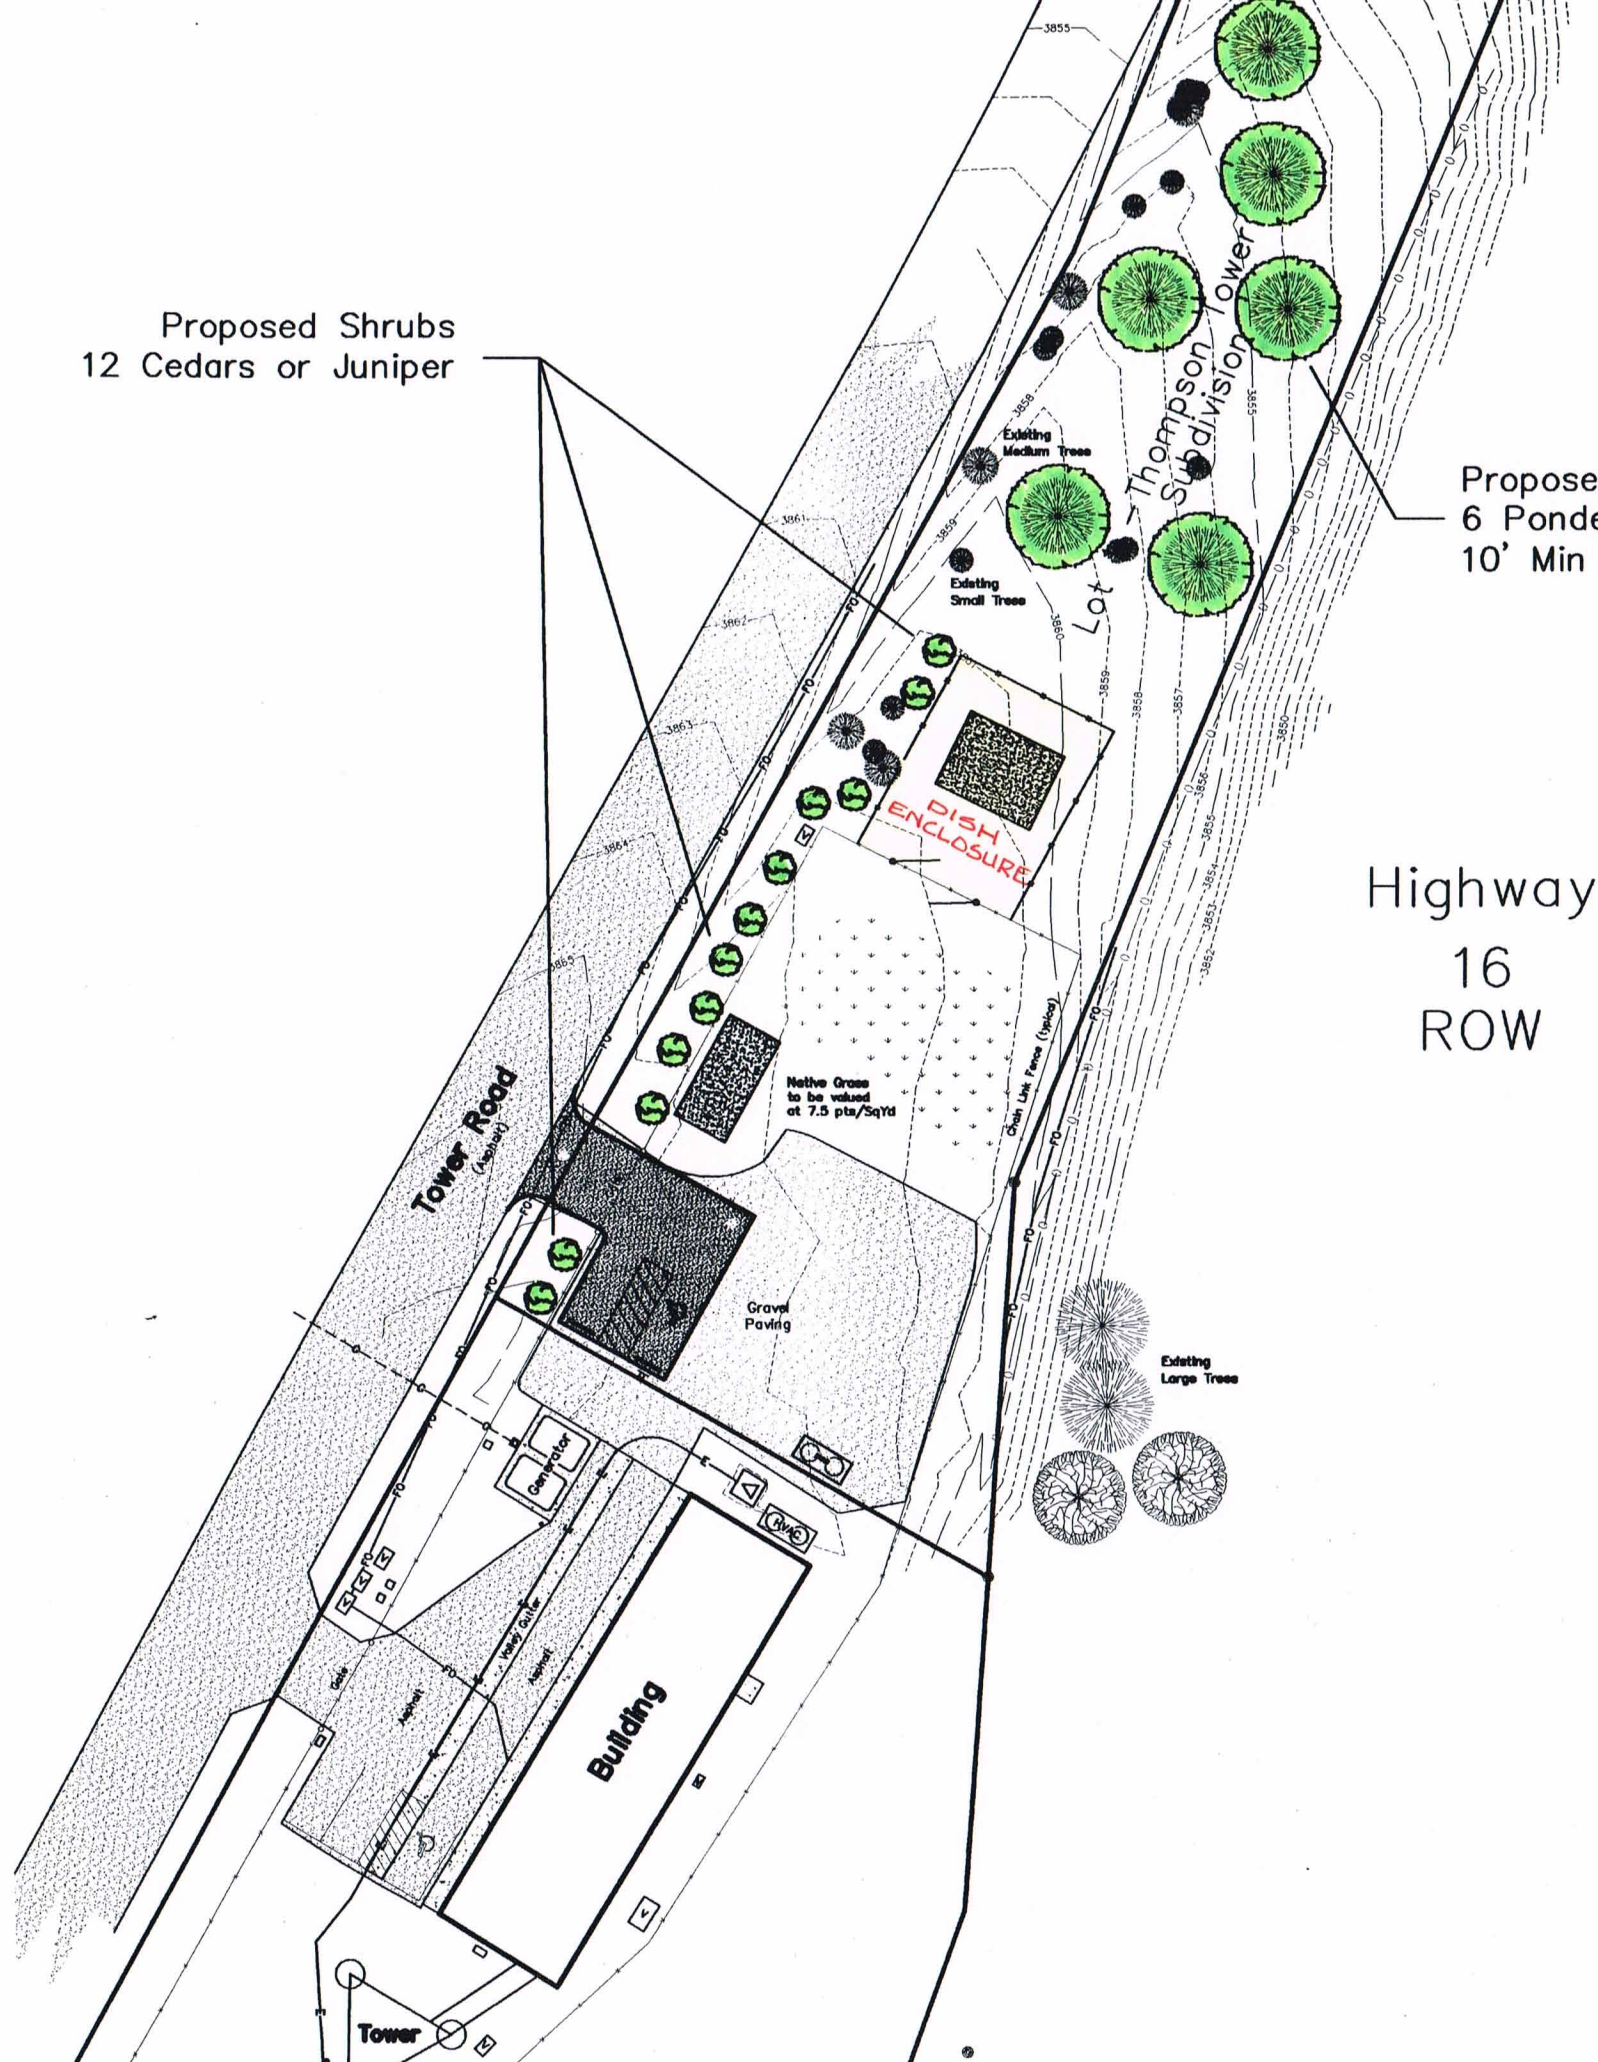

Proposed Shrubs
12 Cedars or Juniper

Proposed Trees
6 Ponderosa Pine
10' Min Ht @ planting

Highway
16
ROW

1" = 40'