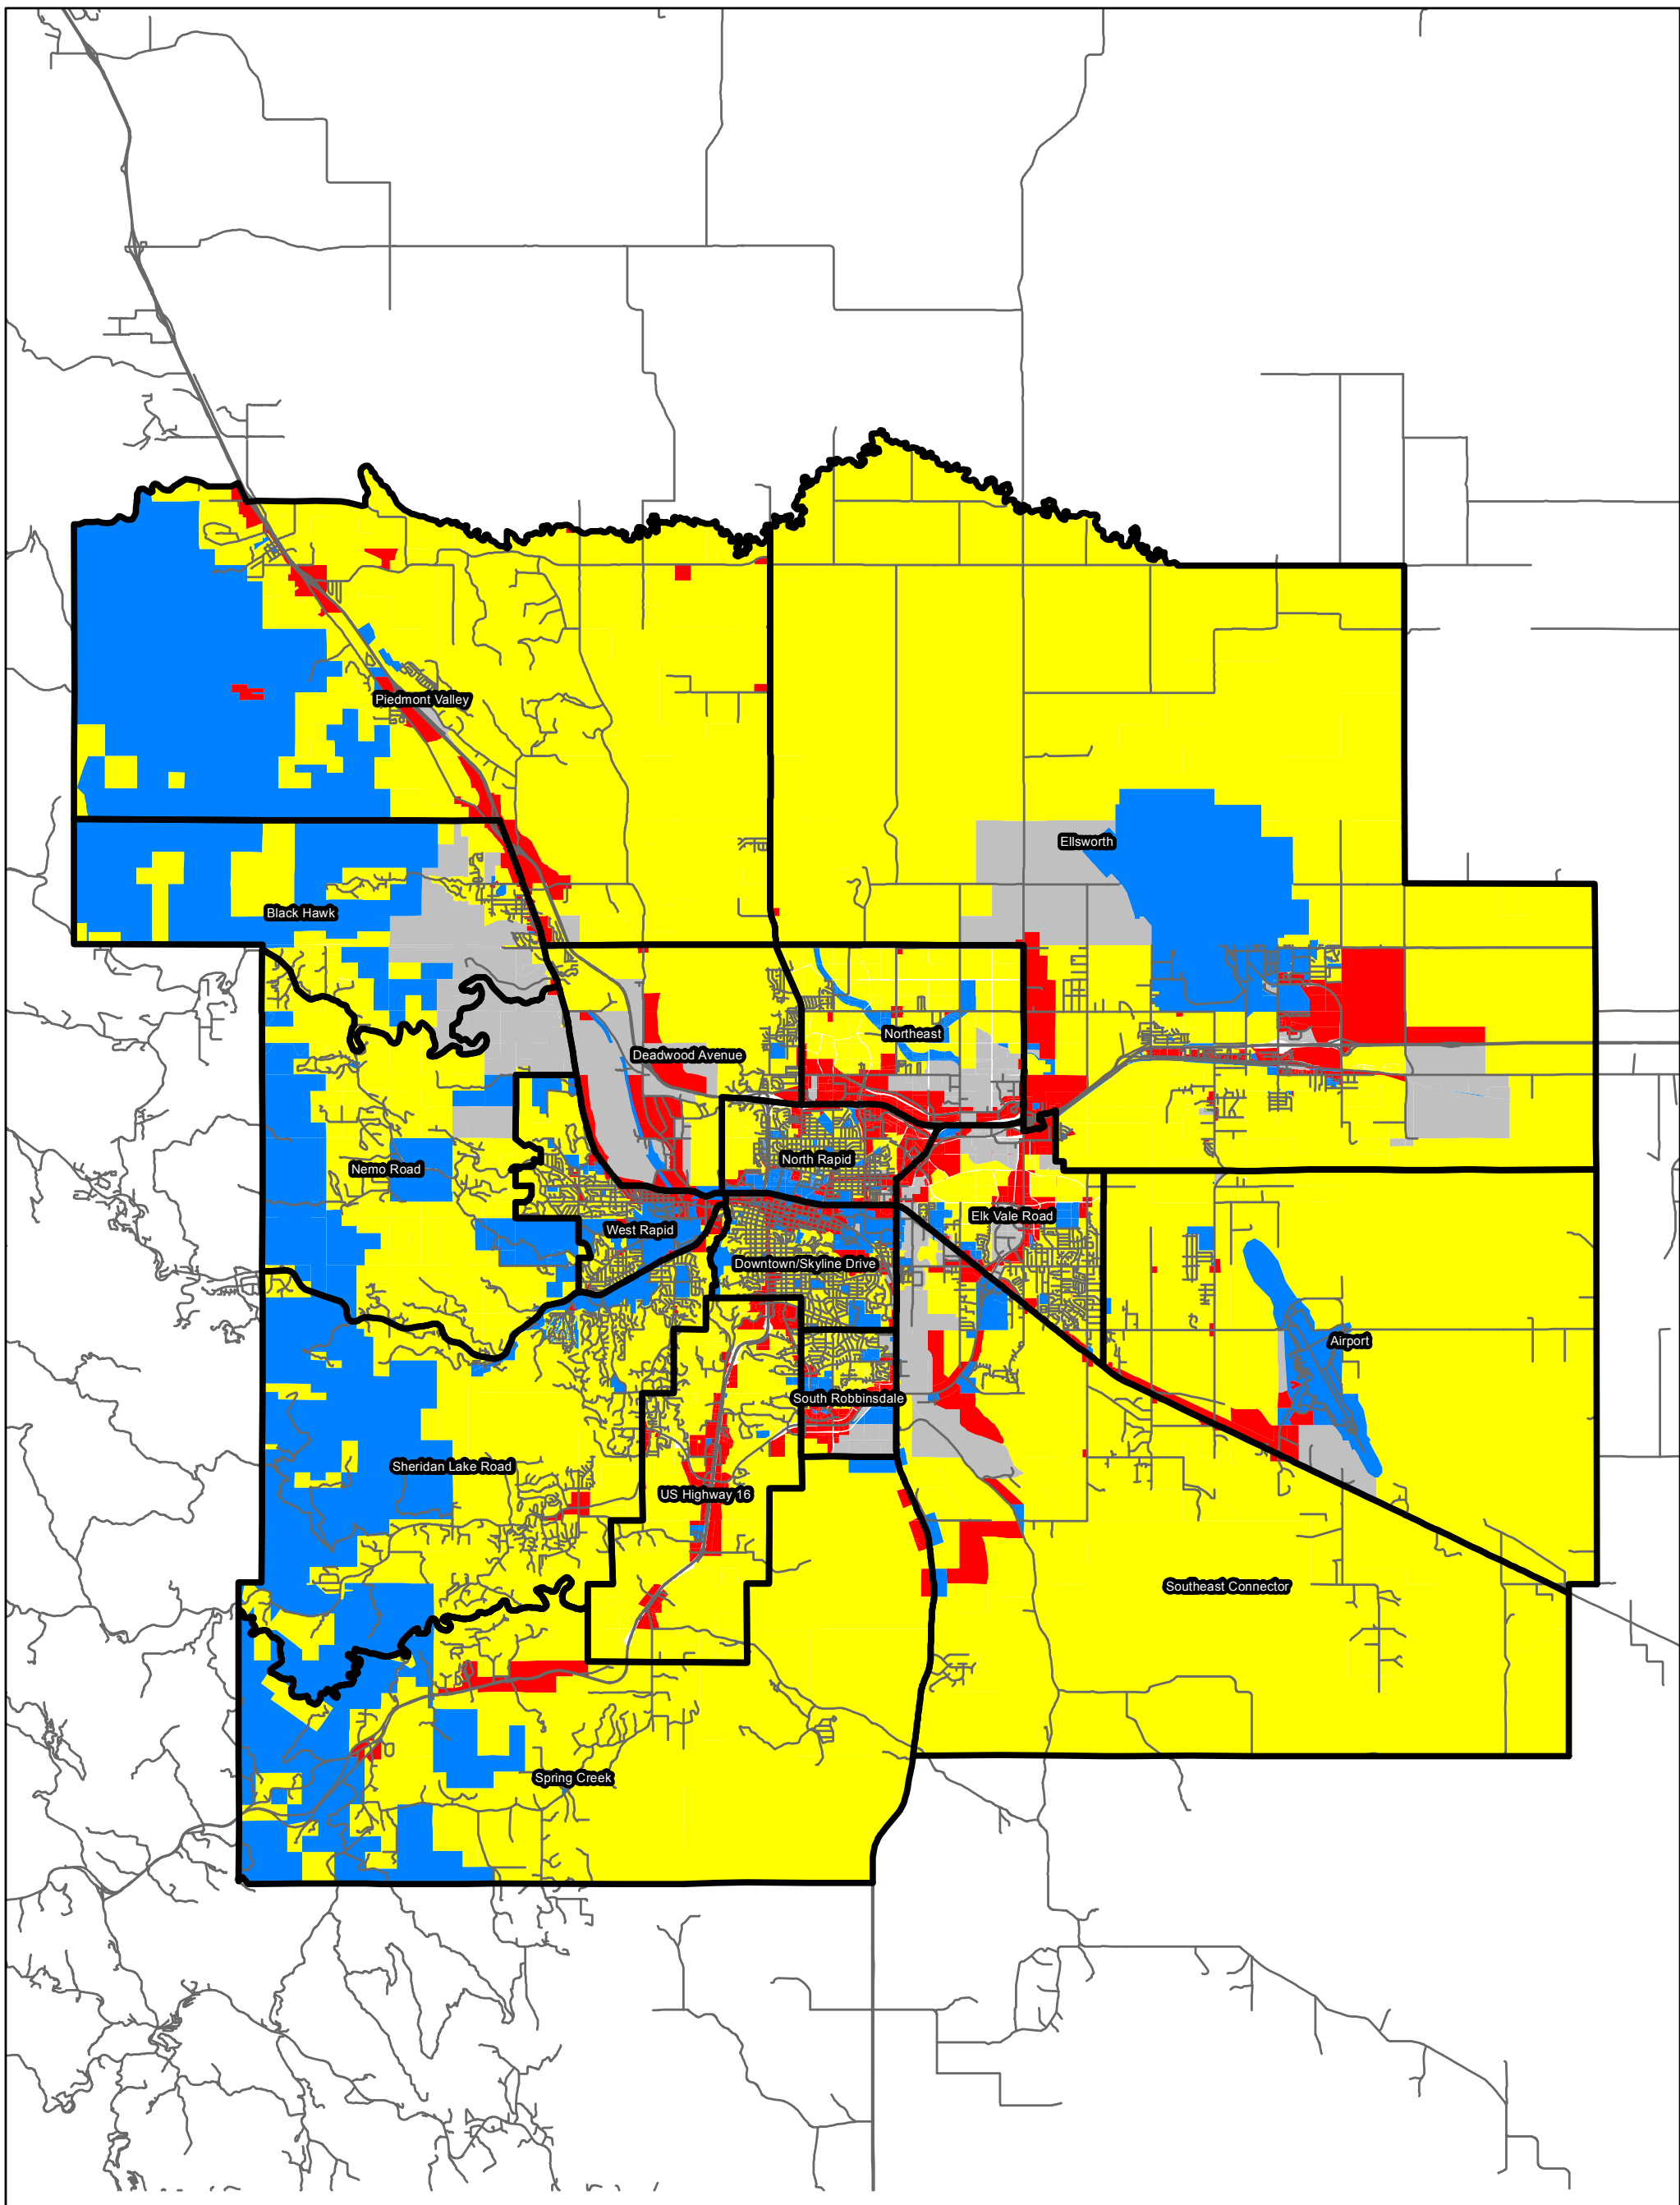

# Rapid City Area Future Land Use

## Legend

- Commercial
- Industrial
- Public
- Residential
- Neighborhood Boundaries

\*Notice- Flood plain boundaries not shown on map. Refer to Flood Boundary Maps to determine flood plain extent.