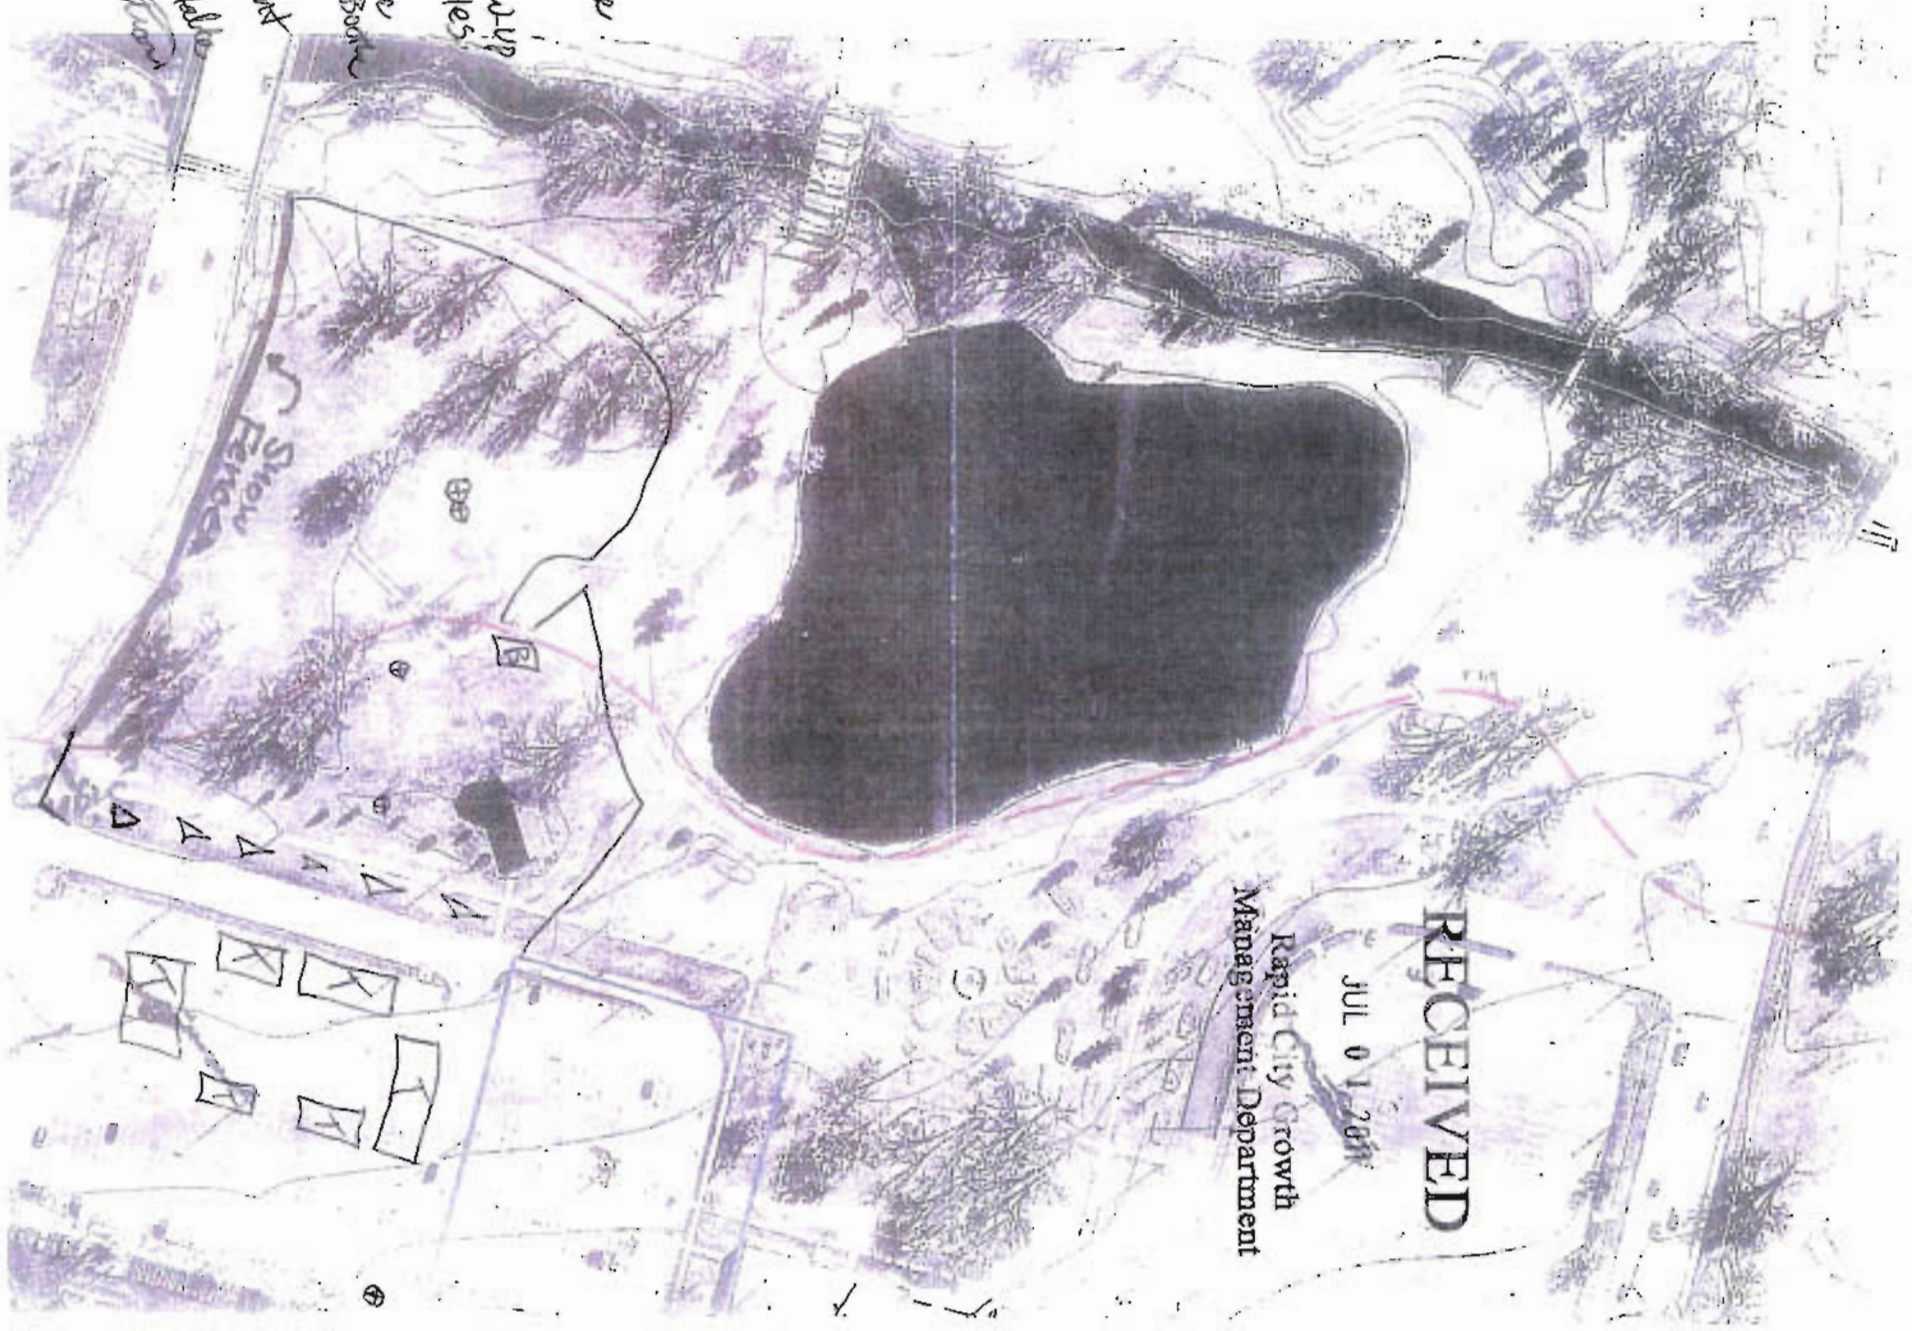

RAPID CITY CONVOY OF HOPE

11SE002

Site Map @ Memorial Park

2-7-11

-  = Foot Traffic
-  = Safety Fencing
-  = Caution Tape
-  = Manned Gate
-  = Vehicle Gate
-  = Restrooms
-  = Safety Personnel
-  = Tables
-  = Stage
-  = Volunteer Foot Table

Rapid City Growth Management Department

- ⊕ - Power Lines
- ⊕ - Tank
- ⊕ - Chamber in Boon
- △ - Blow-up CUSHIES
- Temp Fence

RECEIVED

JUL 0 1 2011

Rapid City Growth
Management Department