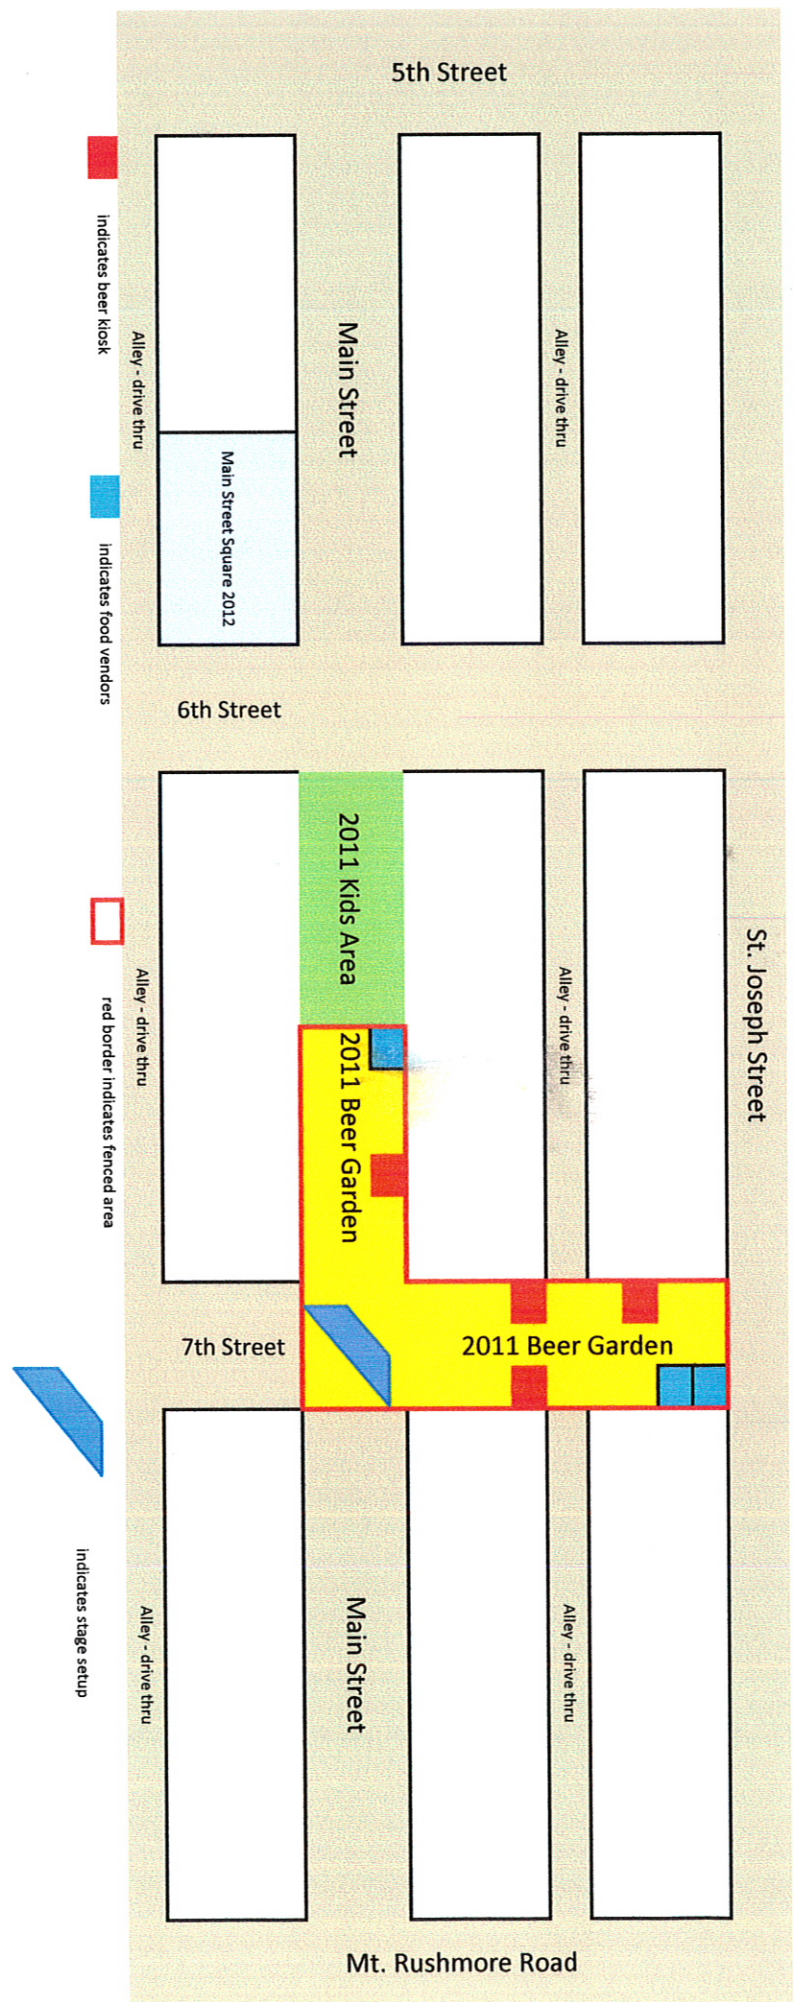

PROPOSED 2011 STREET LAYOUT
FOR SUMMER NIGHTS

Indicates beer kiosk

Indicates food vendors

red border indicates fenced area

Indicates stage setup

Alley - drive thru

Alley - drive thru

Alley - drive thru

Alley - drive thru

Alley - drive thru

Alley - drive thru

Main Street

Main Street

St. Joseph Street

Main Street Square 2012

2011 Kids Area

2011 Beer Garden

2011 Beer Garden

5th Street

6th Street

7th Street

Mt. Rushmore Road