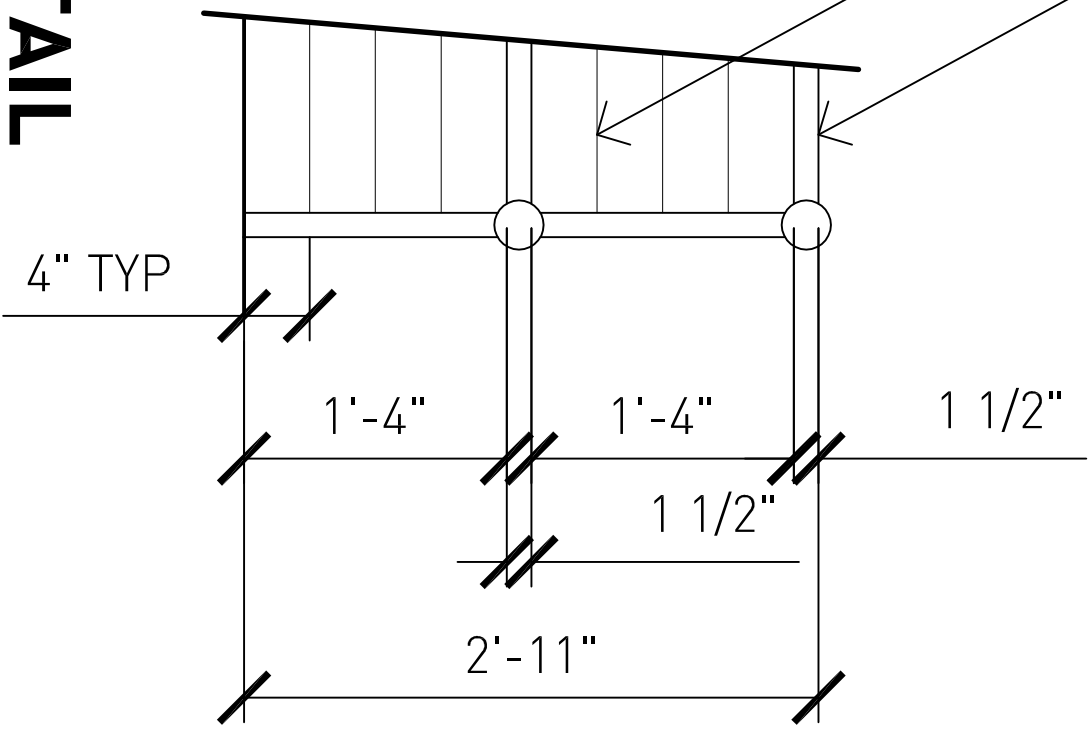

ROUND PIPE + BALL
STYLE RAIL FITTINGS

CABLE RAILINGS

6 HANDRAIL DETAIL

SCALE 1/2" = 1'-0"