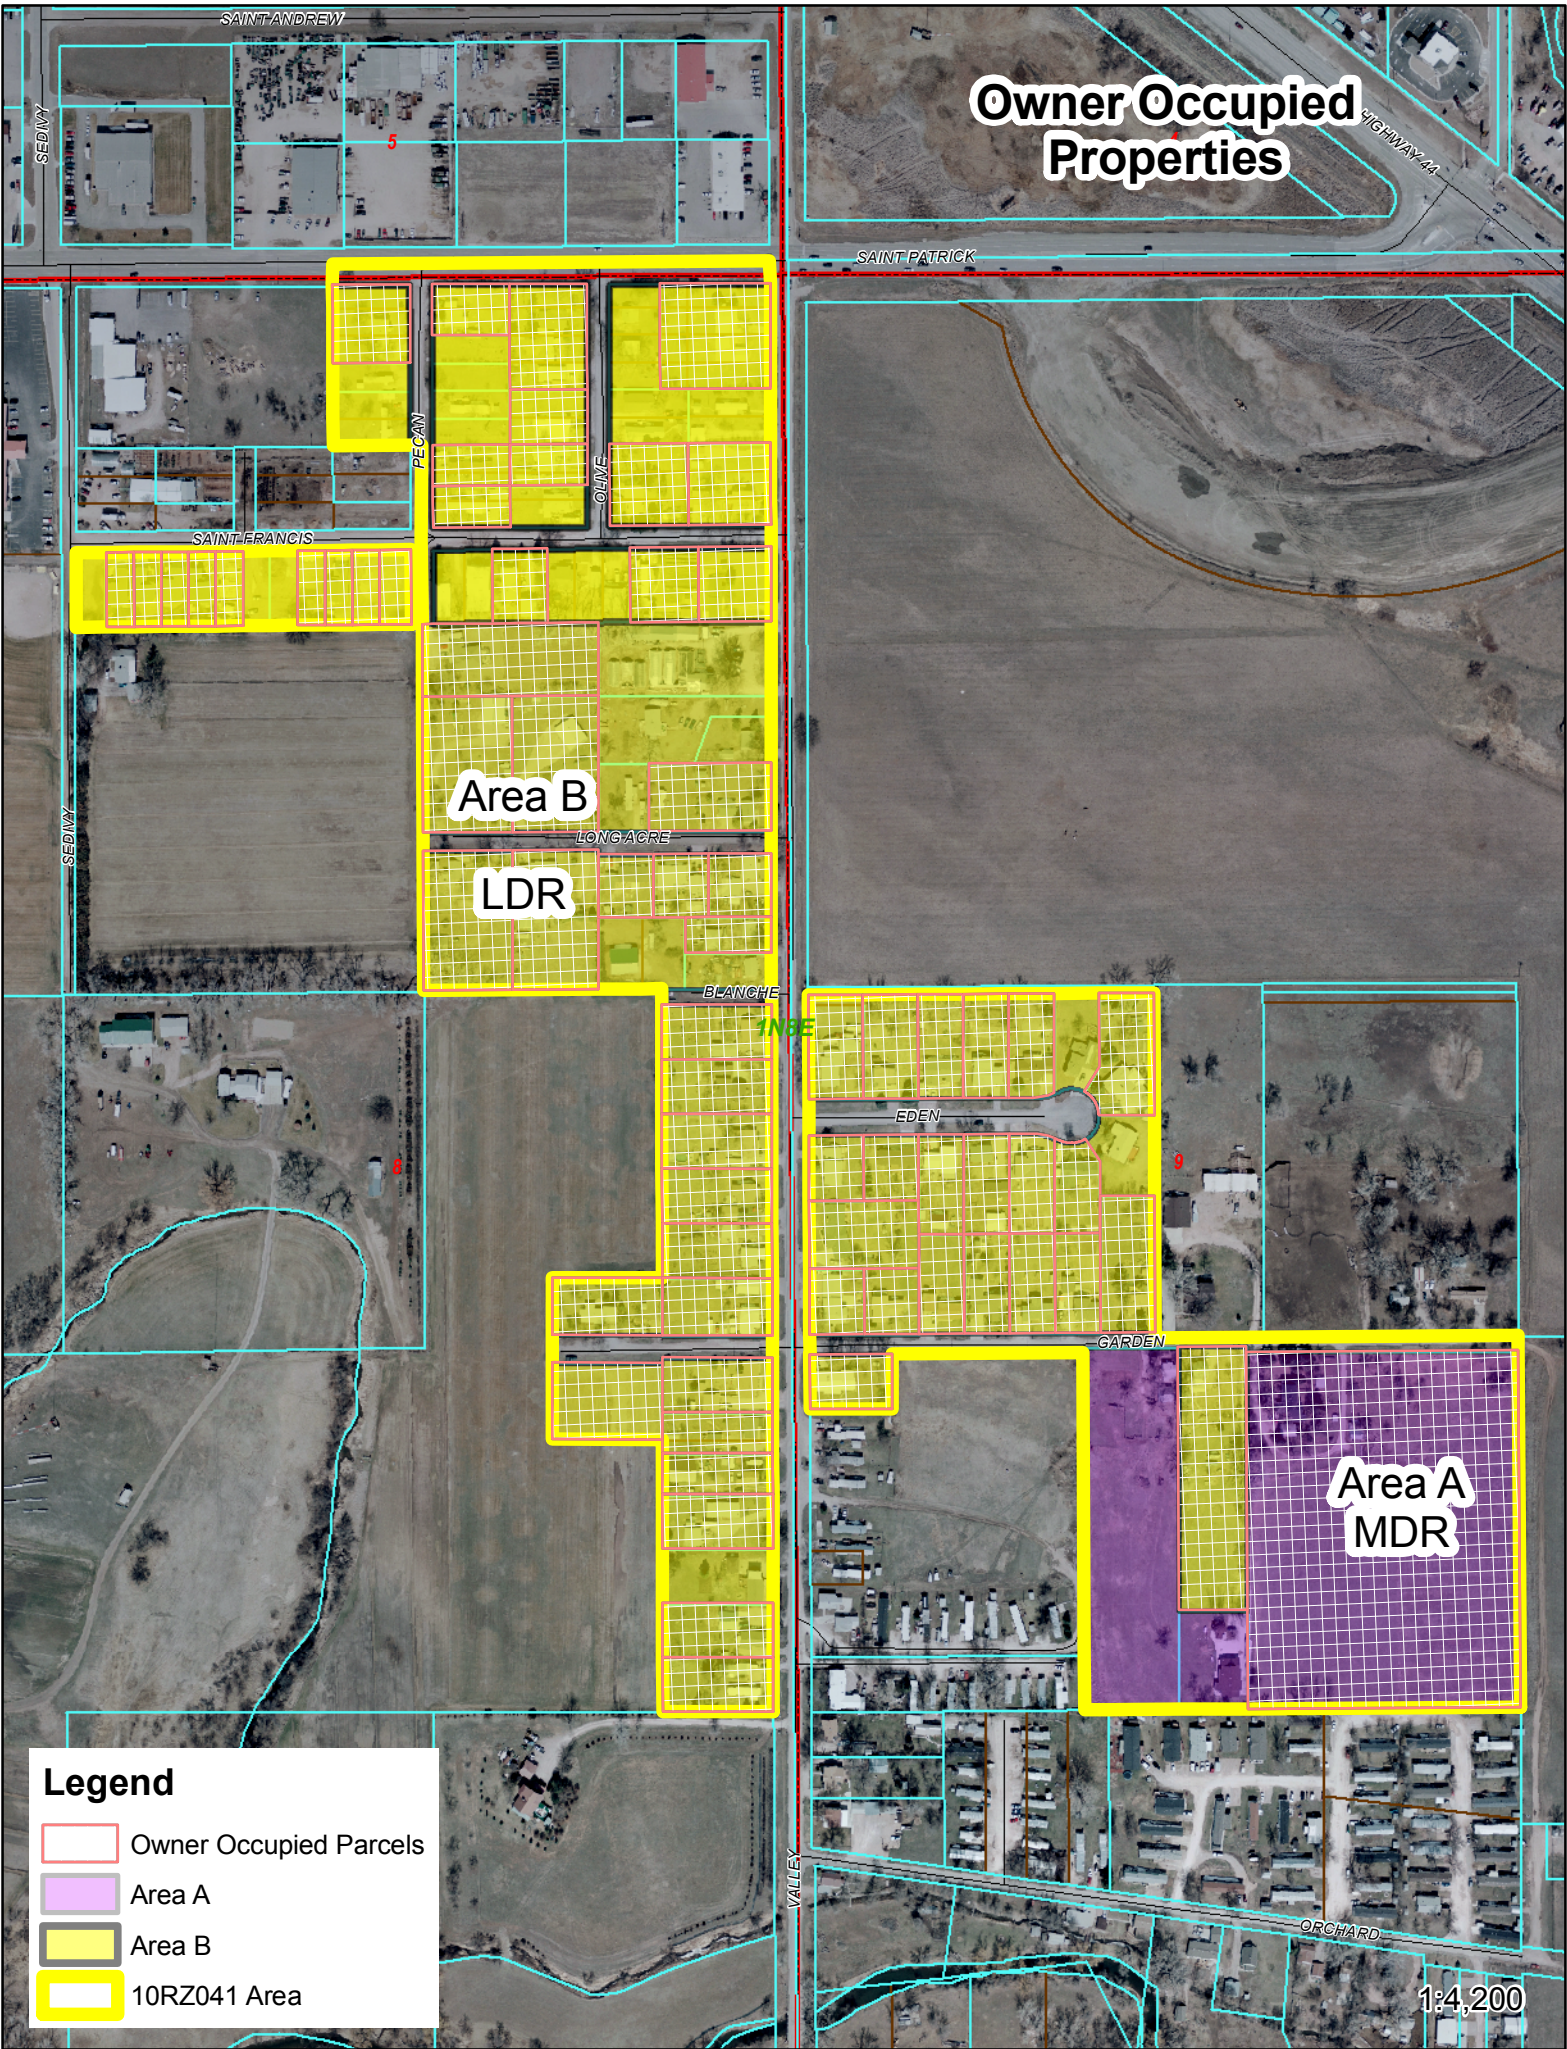

Owner Occupied Properties

Legend

- Owner Occupied Parcels
- Area A
- Area B
- 10RZ041 Area

1:4,200