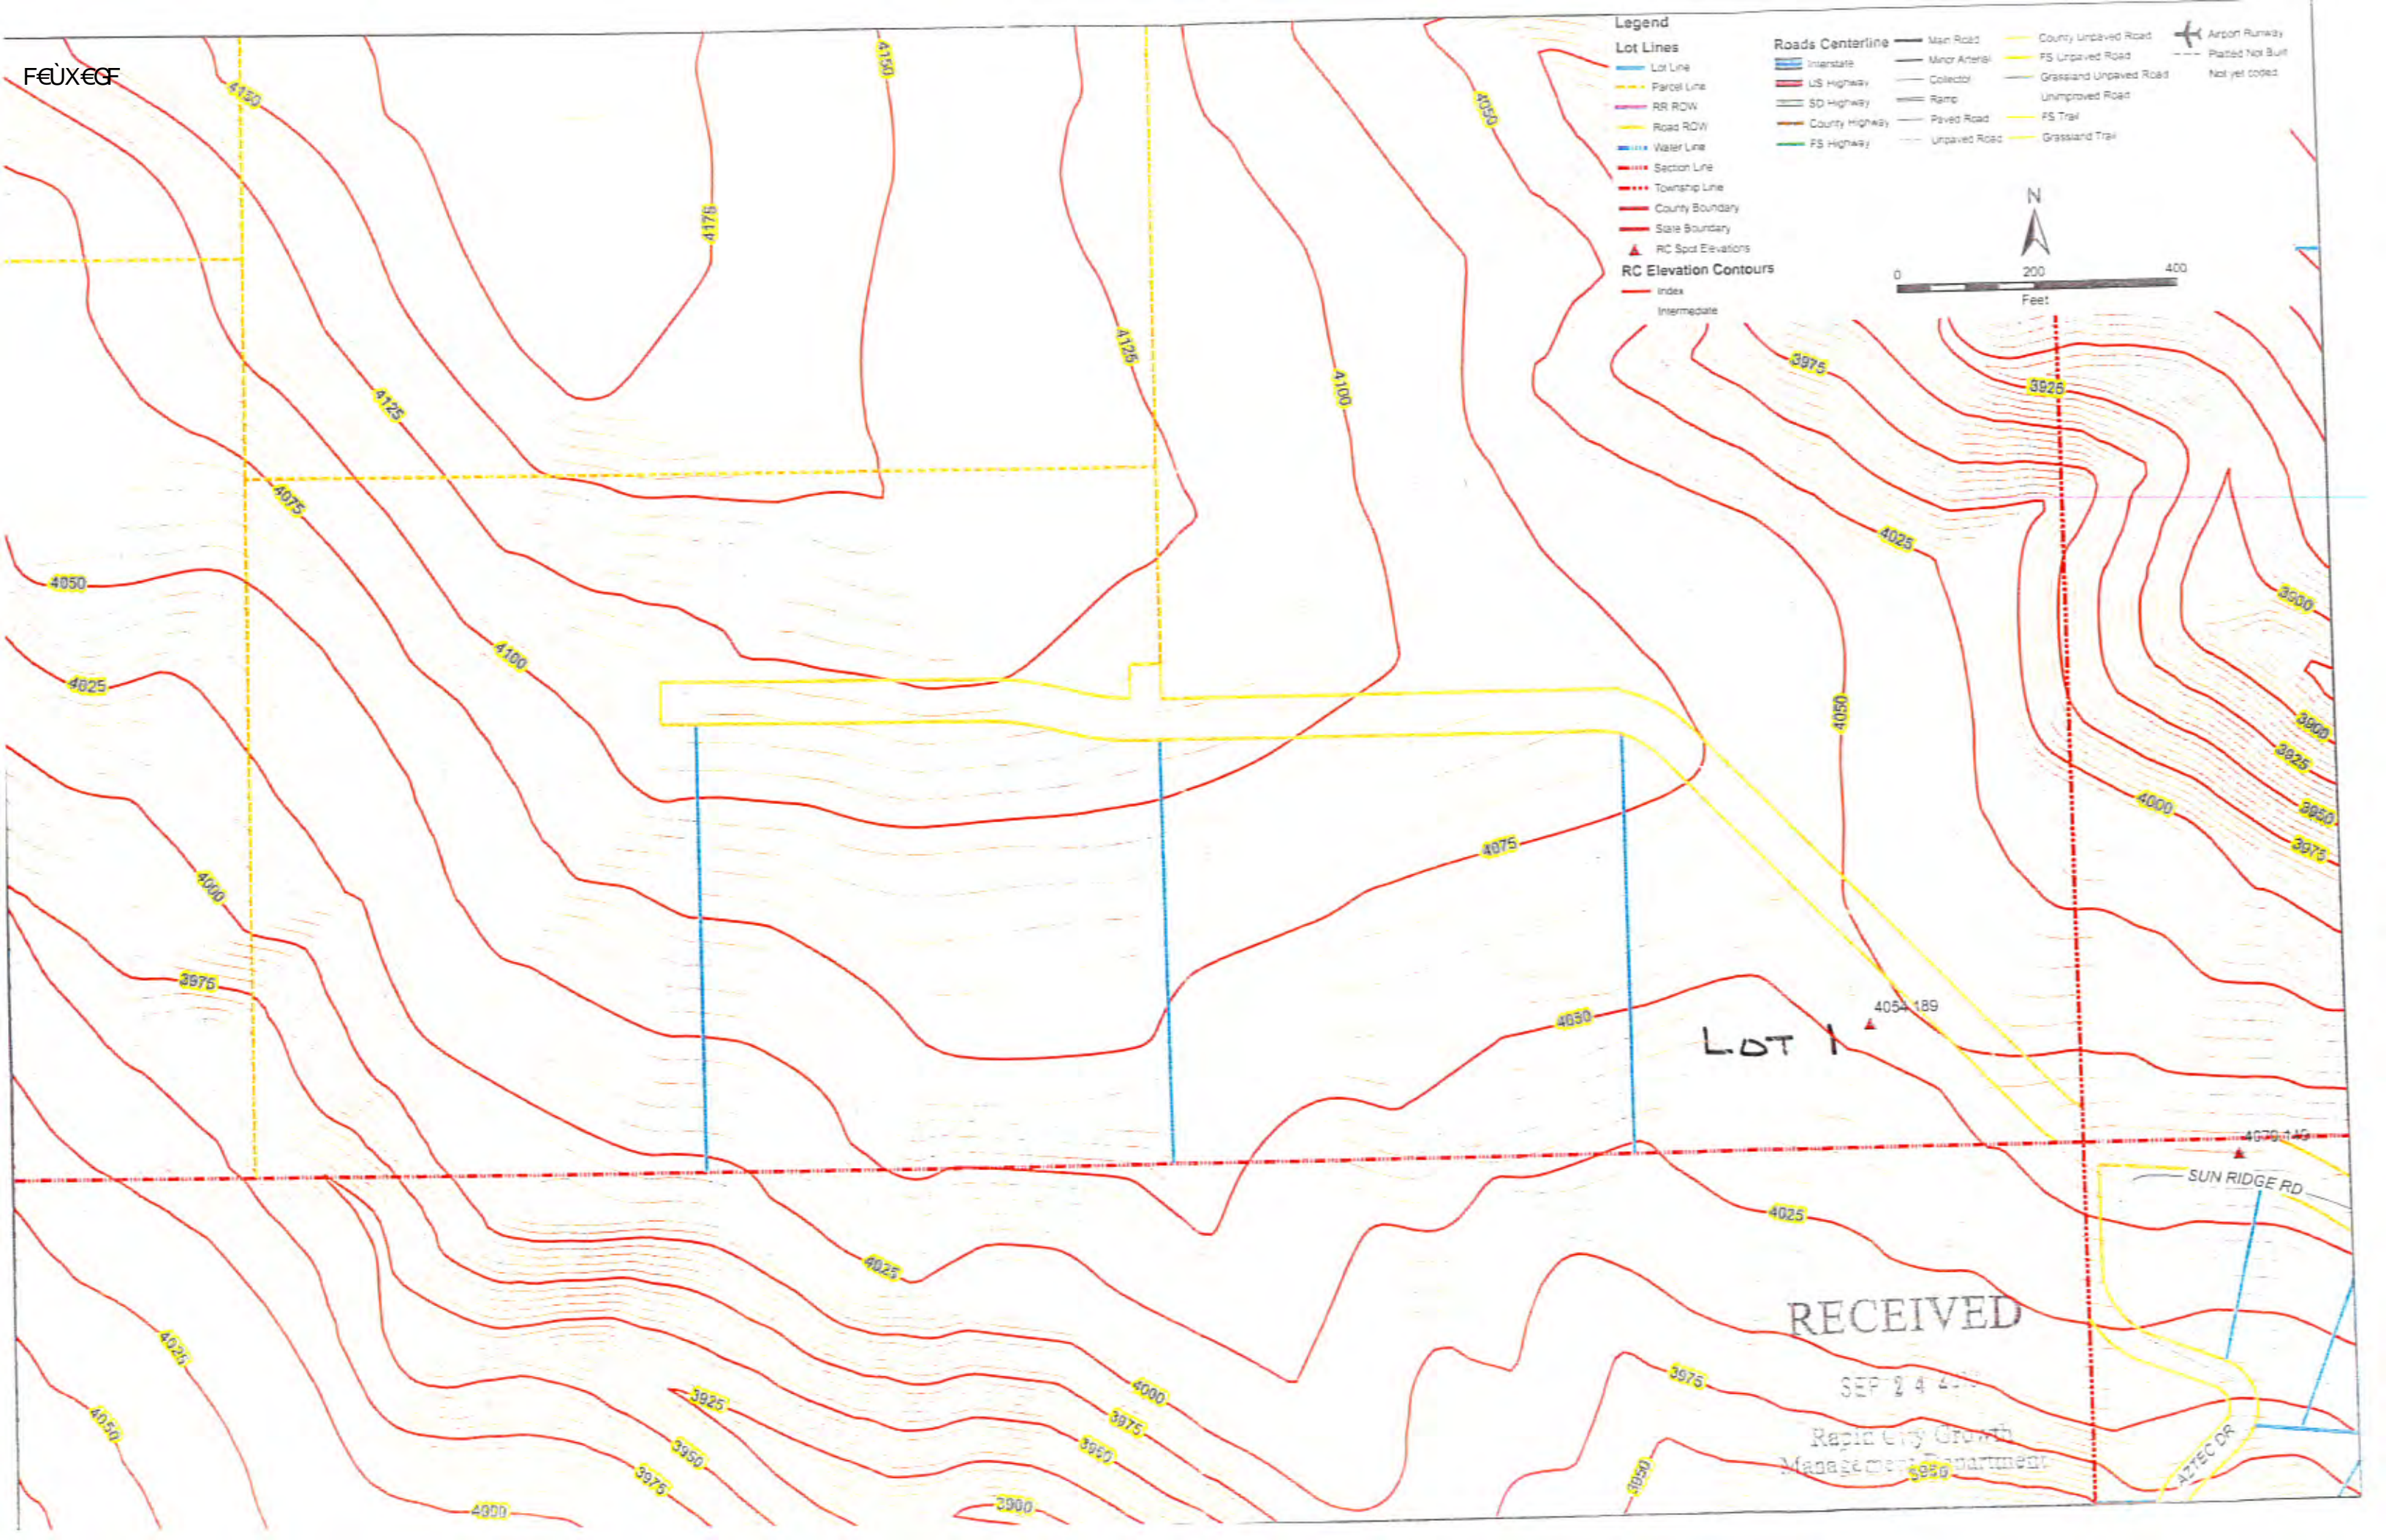

FEUXE@

- Legend**
- Lot Lines**
 - Lot Line
 - Parcel Line
 - RR ROW
 - Road ROW
 - Water Line
 - Section Line
 - Township Line
 - County Boundary
 - State Boundary
 - RC Spot Elevations
 - Roads Centerline**
 - Main Road
 - Minor Arterial
 - US Highway
 - SD Highway
 - County Highway
 - FS Highway
 - County Unpaved Road
 - FS Unpaved Road
 - Grassland Unpaved Road
 - Unimproved Road
 - Paved Road
 - Unpaved Road
 - Grassland Trail
 - Other**
 - Airport Runway
 - Platted Not Built
 - Not yet coded

RECEIVED
 SEP 24 4:00 PM
 Rapid City Growth
 Management Department

SUN RIDGE RD

AZTEC DR