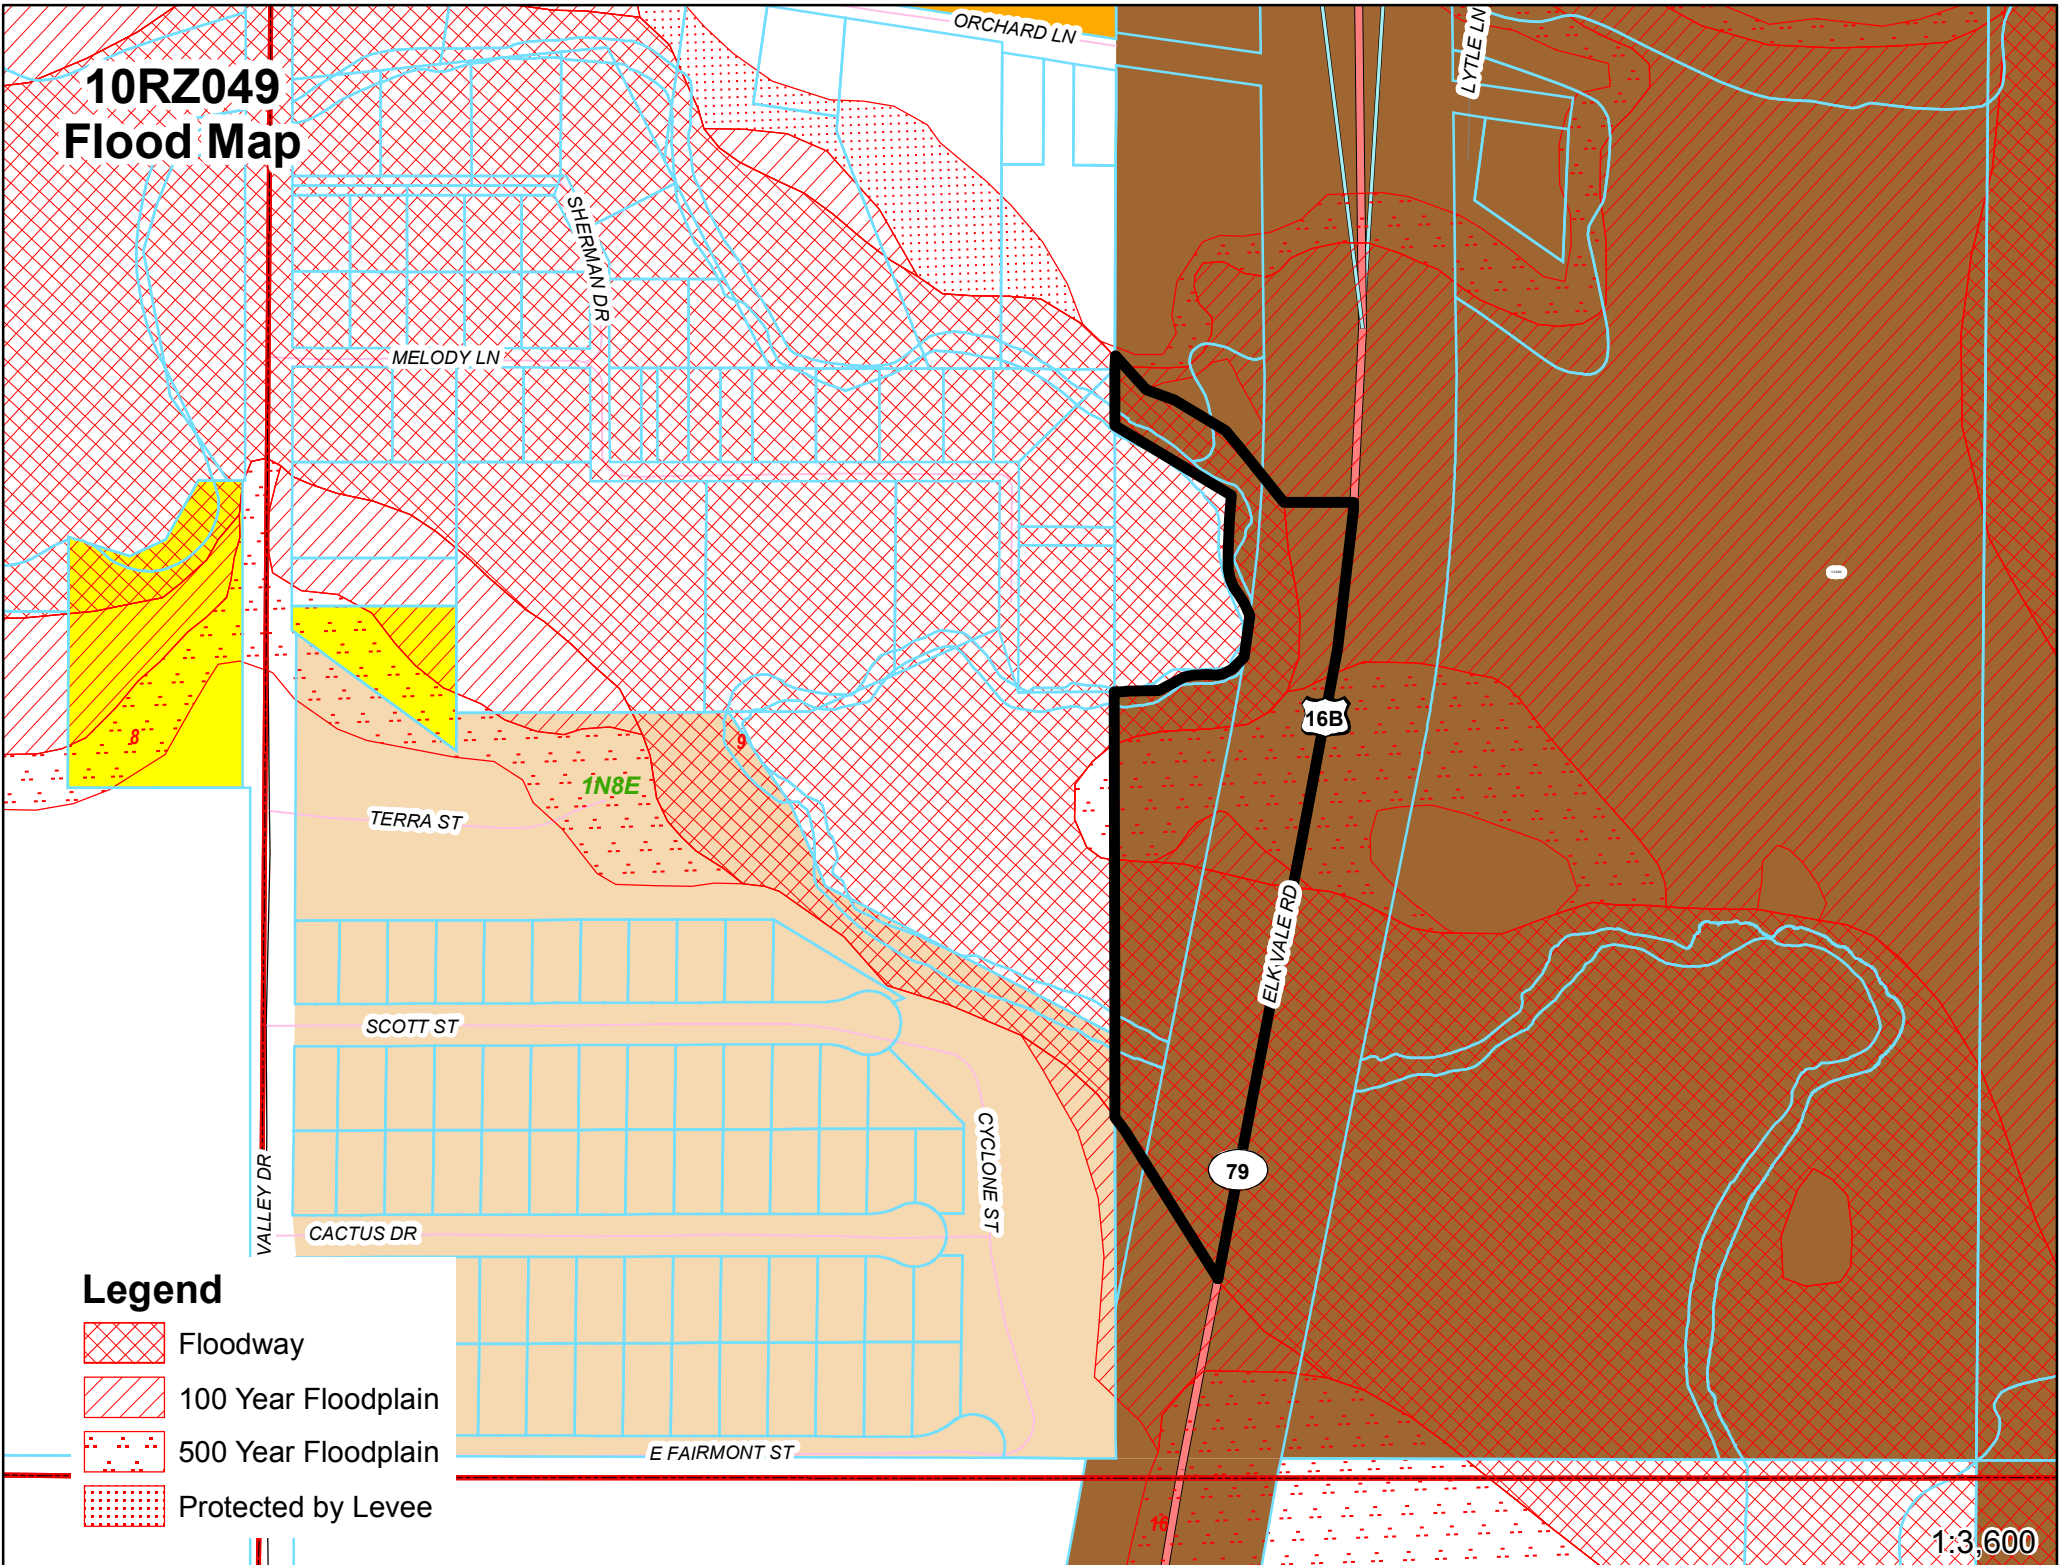

# 10RZ049 Flood Map

## Legend

-  Floodway
-  100 Year Floodplain
-  500 Year Floodplain
-  Protected by Levee