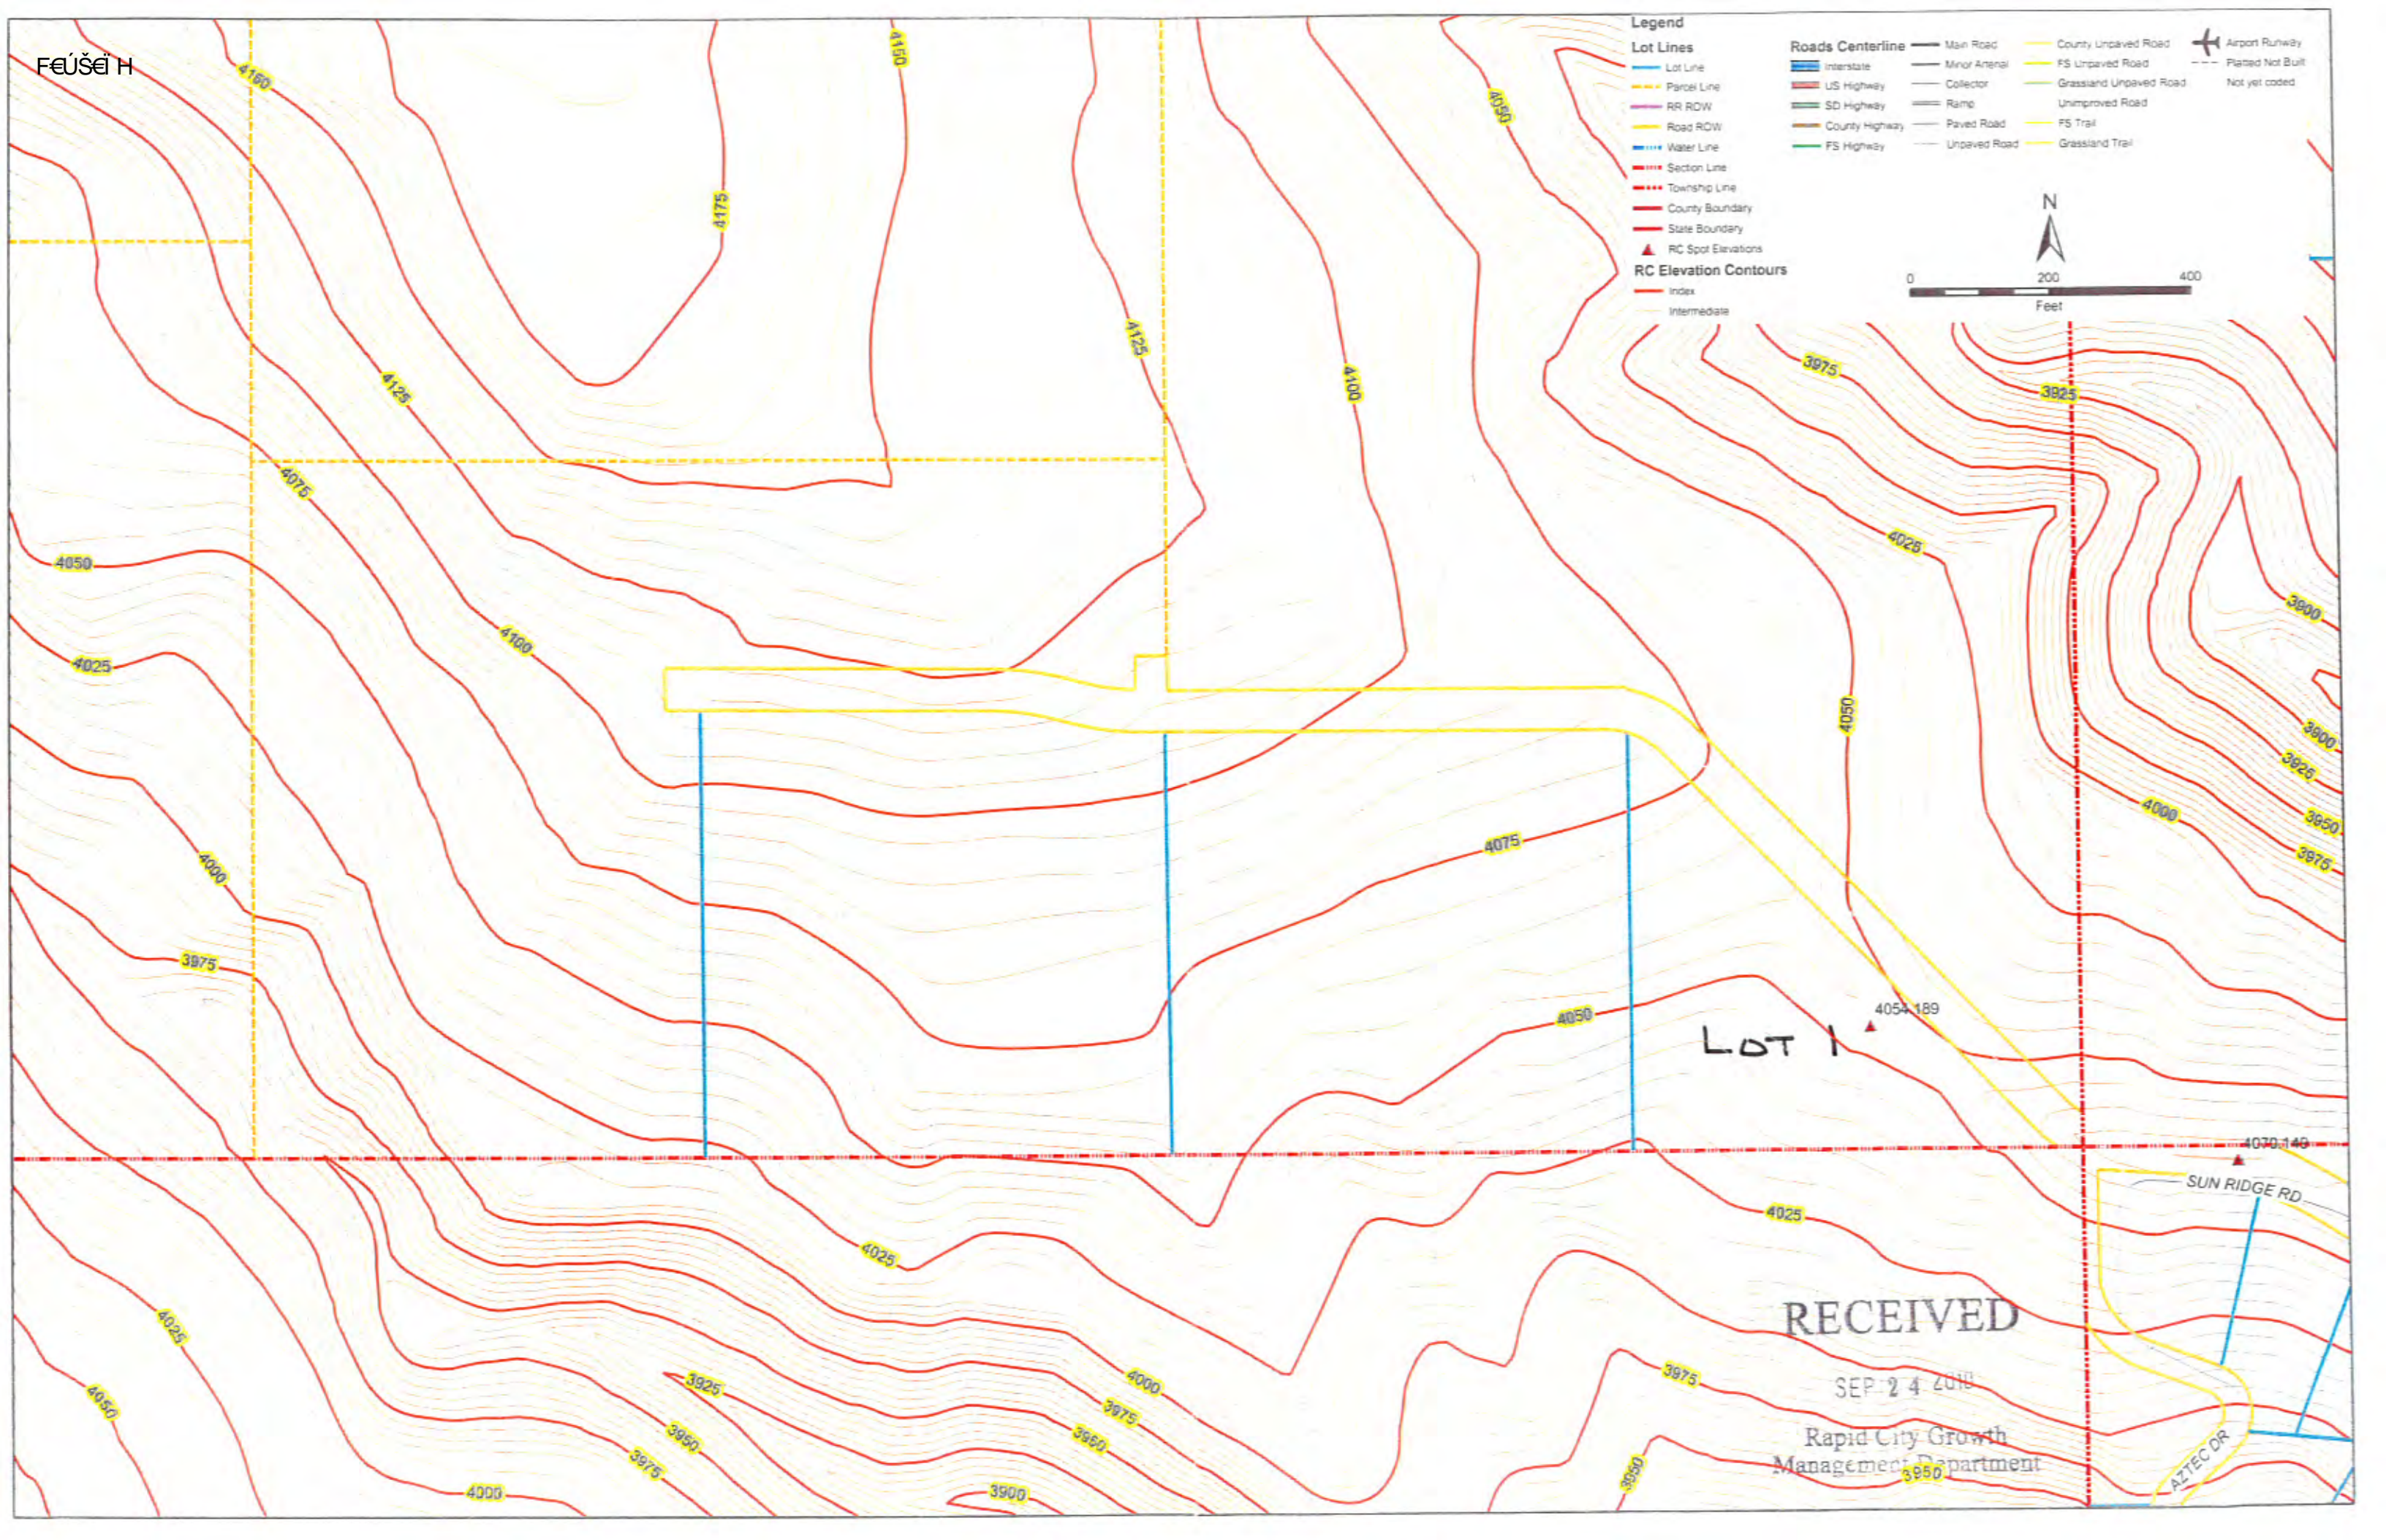

FEÚŠĚ H

- Legend**
- Lot Lines**
 - Lot Line
 - Parcel Line
 - RR ROW
 - Road ROW
 - Water Line
 - Section Line
 - Township Line
 - County Boundary
 - State Boundary
 - RC Spot Elevations
 - Roads Centerline**
 - Main Road
 - Minor Arterial
 - Collector
 - Ramp
 - Paved Road
 - Unpaved Road
 - County Unpaved Road
 - FS Unpaved Road
 - Grassland Unpaved Road
 - Unimproved Road
 - FS Trail
 - Grassland Trail
 - Other**
 - Interstate
 - US Highway
 - SD Highway
 - County Highway
 - FS Highway
 - Airport Runway
 - Planned Not Built
 - Not yet coded

- RC Elevation Contours**
- Index
 - Intermediate

LOT 1

RECEIVED

SEP 24 2018

Rapid City Growth Management Department

SUN RIDGE RD

AZTEC DR