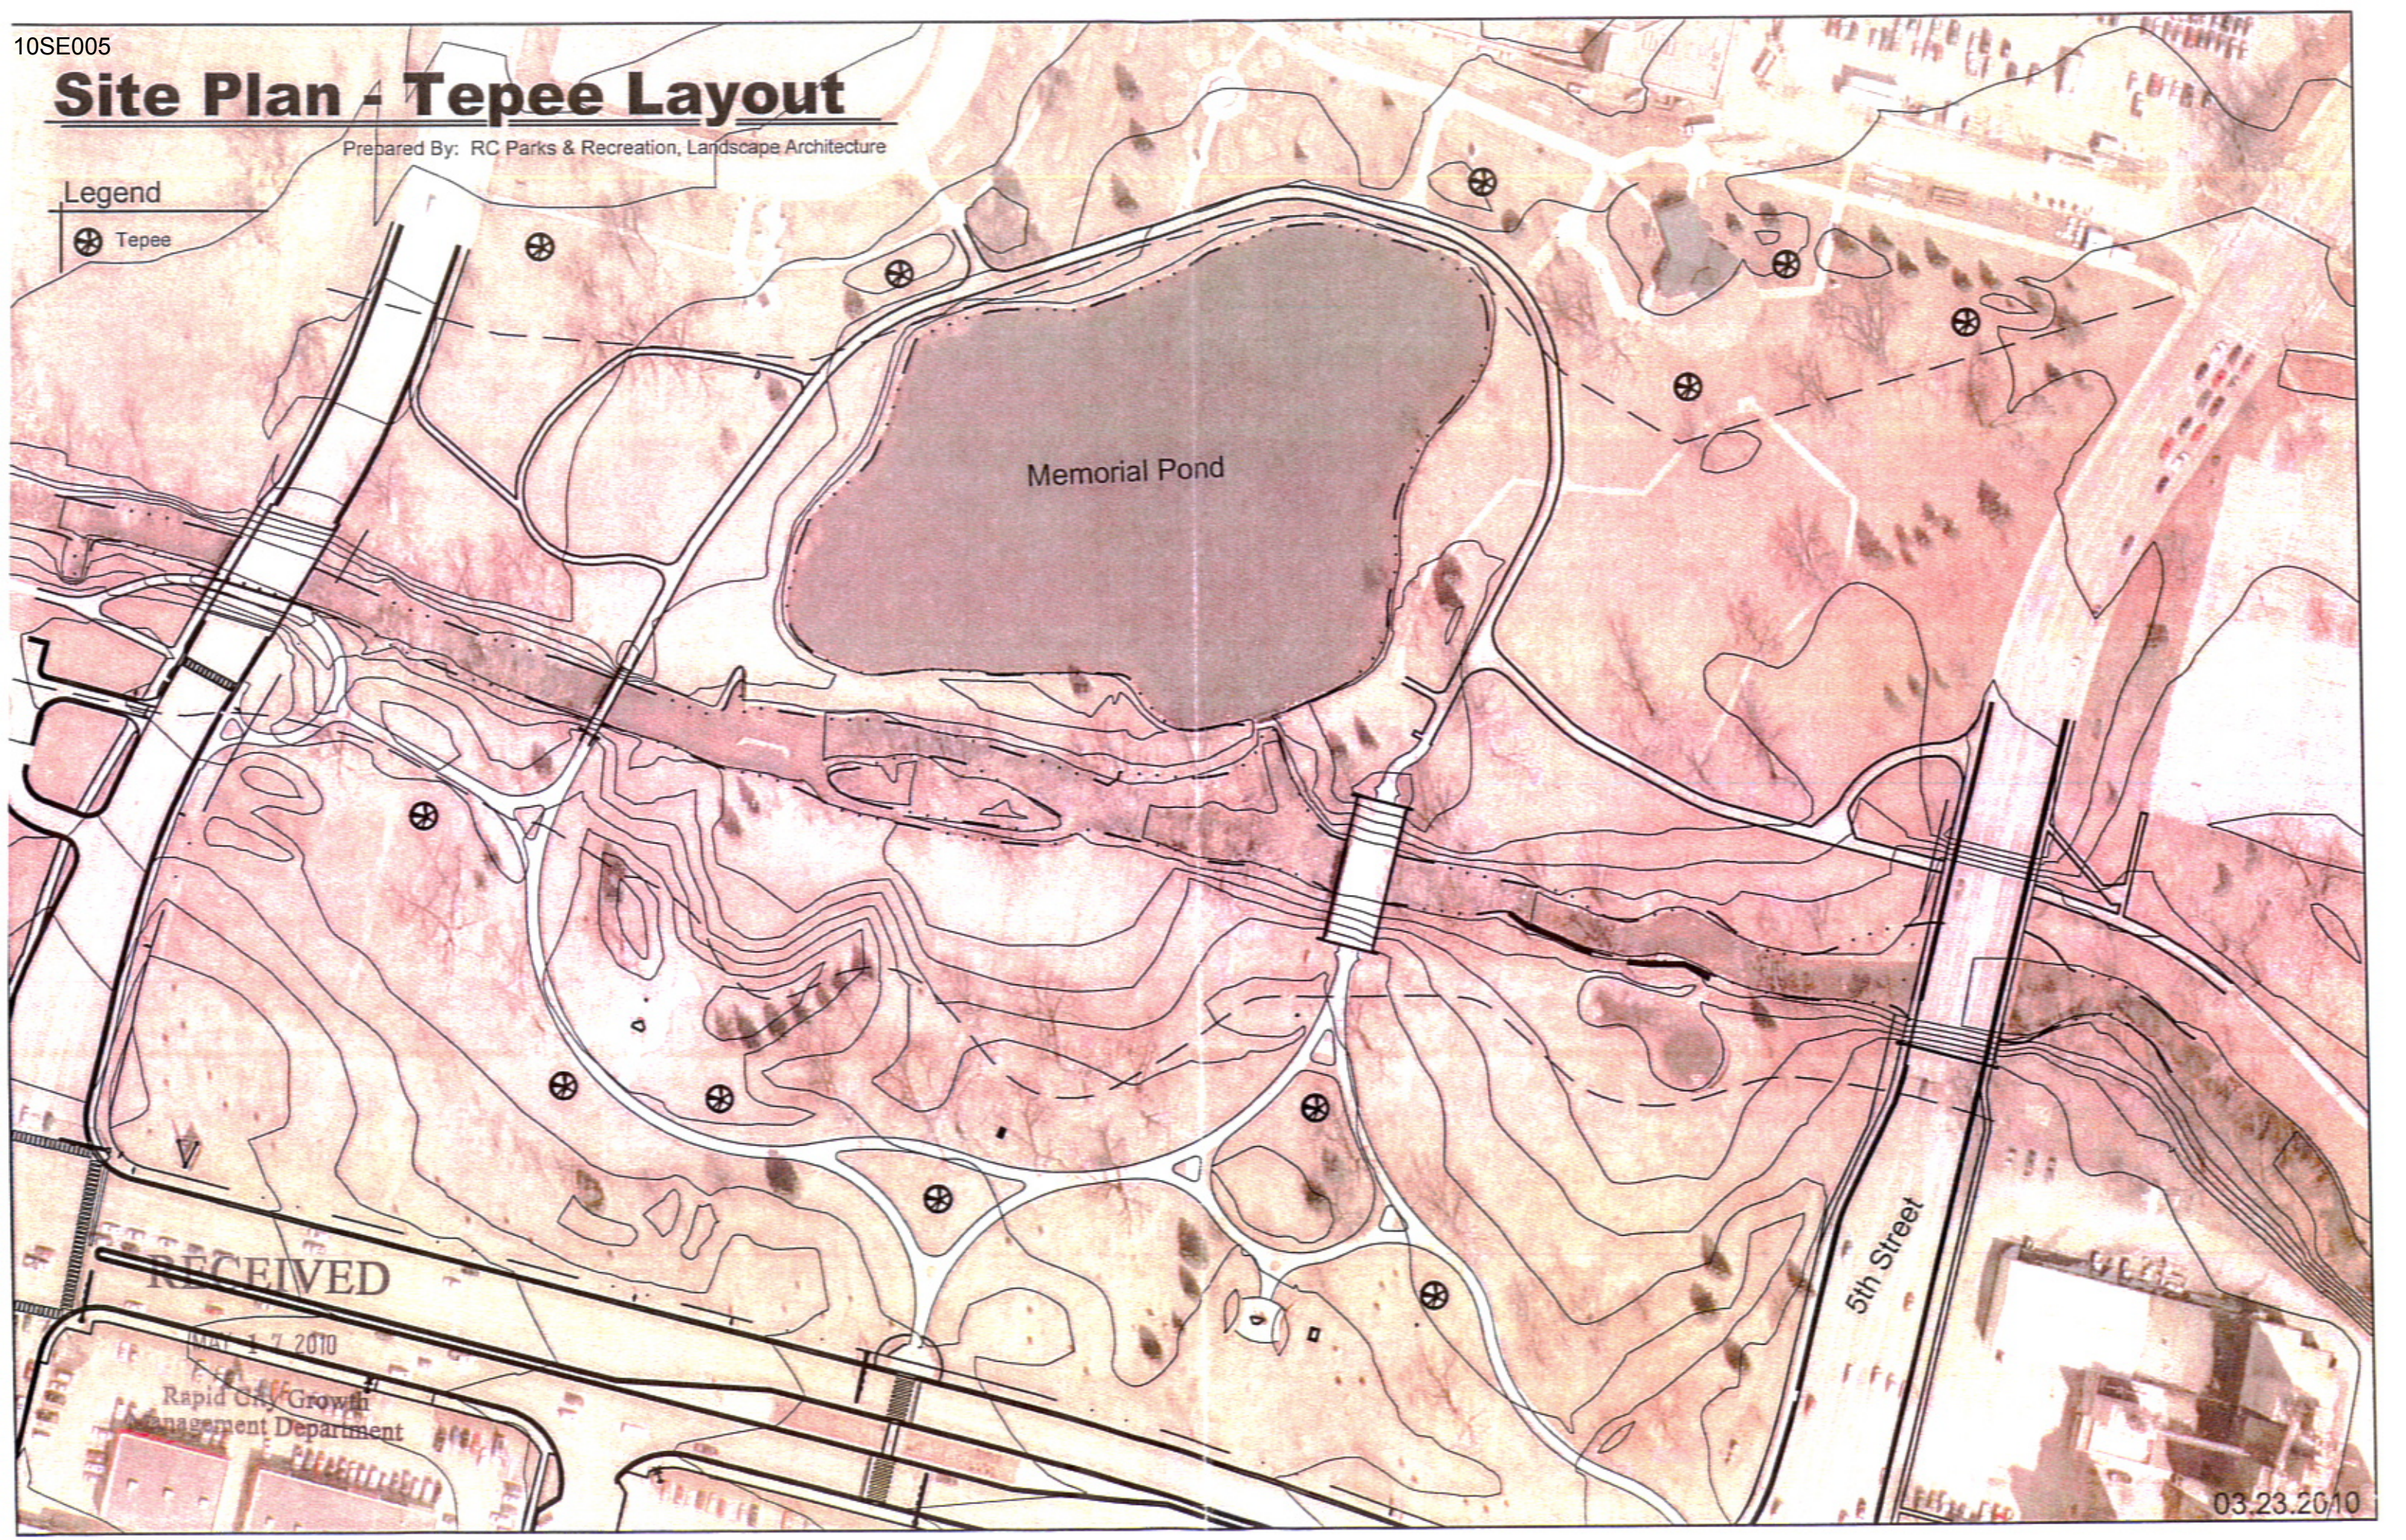

Site Plan - Tepee Layout

Prepared By: RC Parks & Recreation, Landscape Architecture

Legend

⊗ Tepee

Memorial Pond

5th Street

RECEIVED

MAY 17 2010