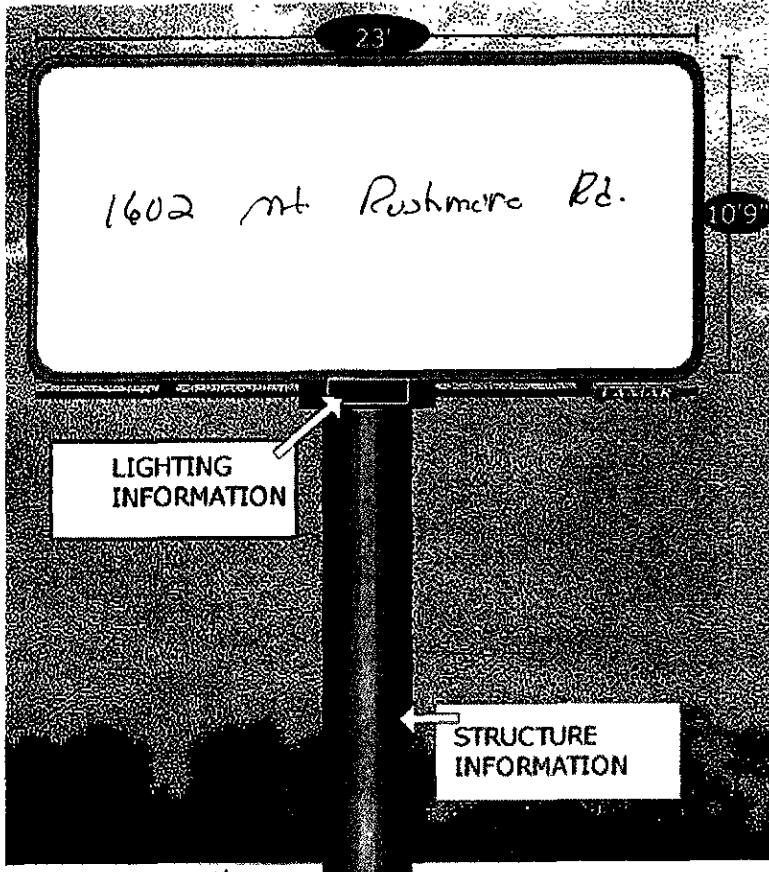

10UR005

**LAMAR**

OUTDOOR ADVERTISING

HAGL 17'7"

OVERALL HEIGHT 28'4"

ADDITIONAL COMMENTS:

POSTER  
CENTER MOUNT  
SINGLE POLE

HAGL is Height At Ground Level - distance from  
the bottom of sign to the ground