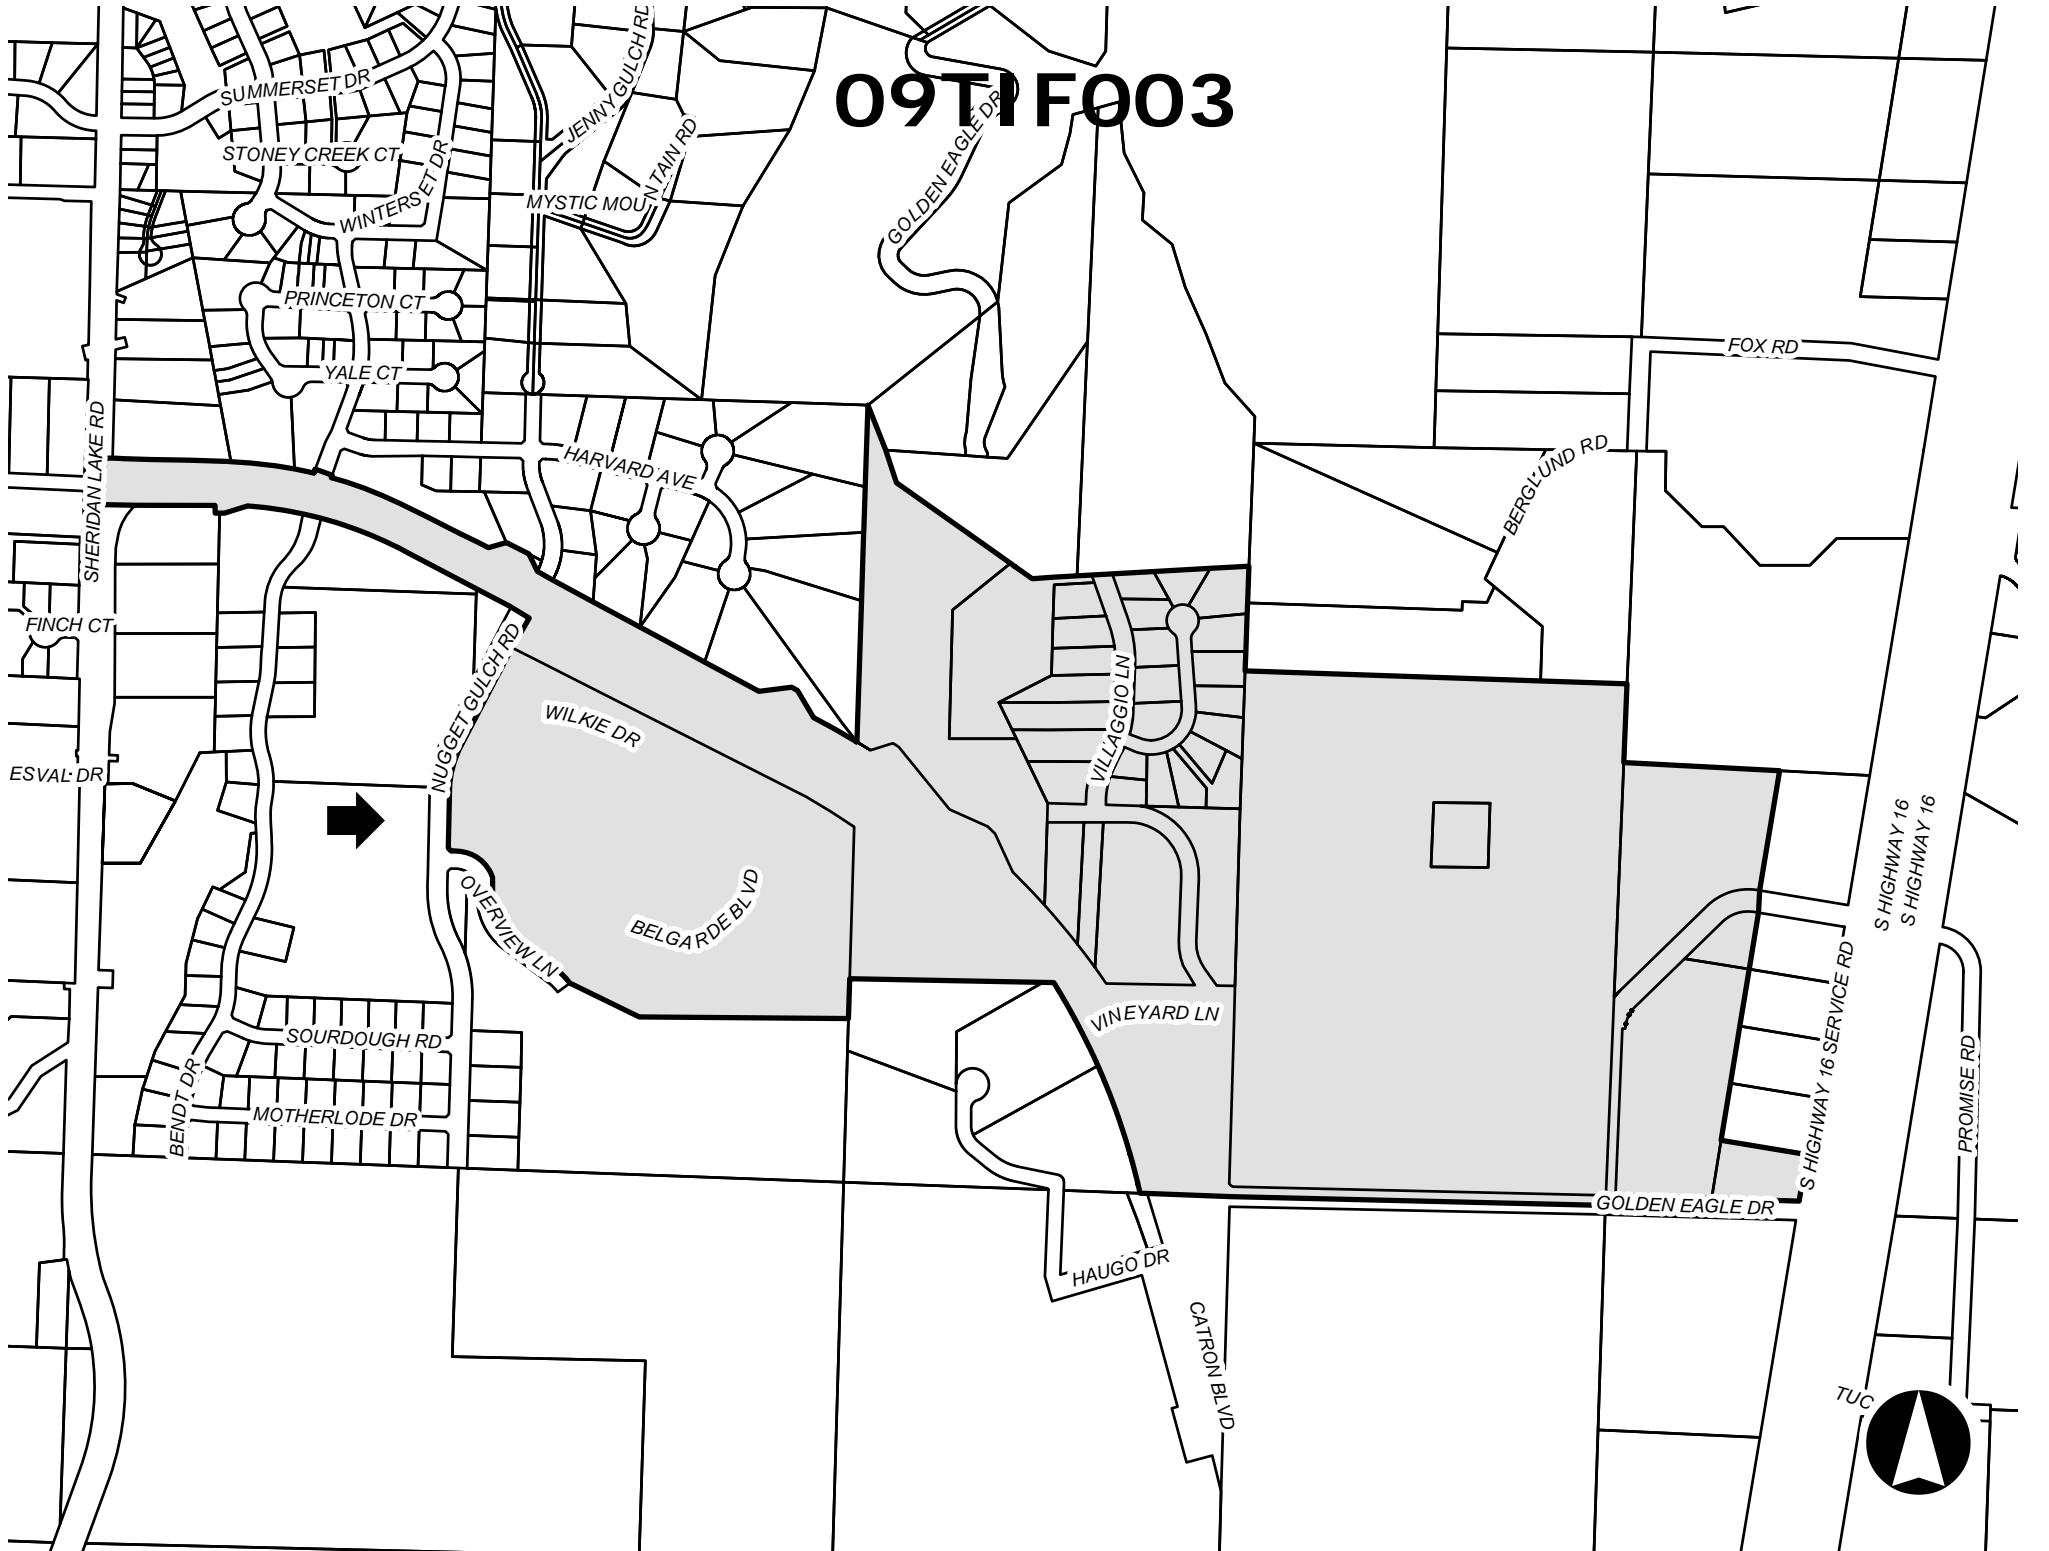

09T1F003

SUMMERSET DR
STONEY CREEK CT
WINTERS CT
PRINCETON CT
YALE CT

JENNY GULCH RD
MOUNTAIN RD
MYSTIC MOUNTAIN RD
HARVARD AVE

GOLDEN EAGLE DR

FOX RD
BERGLUND RD

SHERIDAN LAKE RD
FINCH CT
ESVAL DR

WILKIE DR
BELGARDE BLVD

VILLAGGIO LN
VINEYARD LN

S HIGHWAY 16
S HIGHWAY 16

BENDT DR
SOURDOUGH RD
MOTHERLODE DR

OVERVIEW LN

HAUGO DR
CATRON BLVD

S HIGHWAY 16 SERVICE RD
GOLDEN EAGLE DR
PROMISE RD