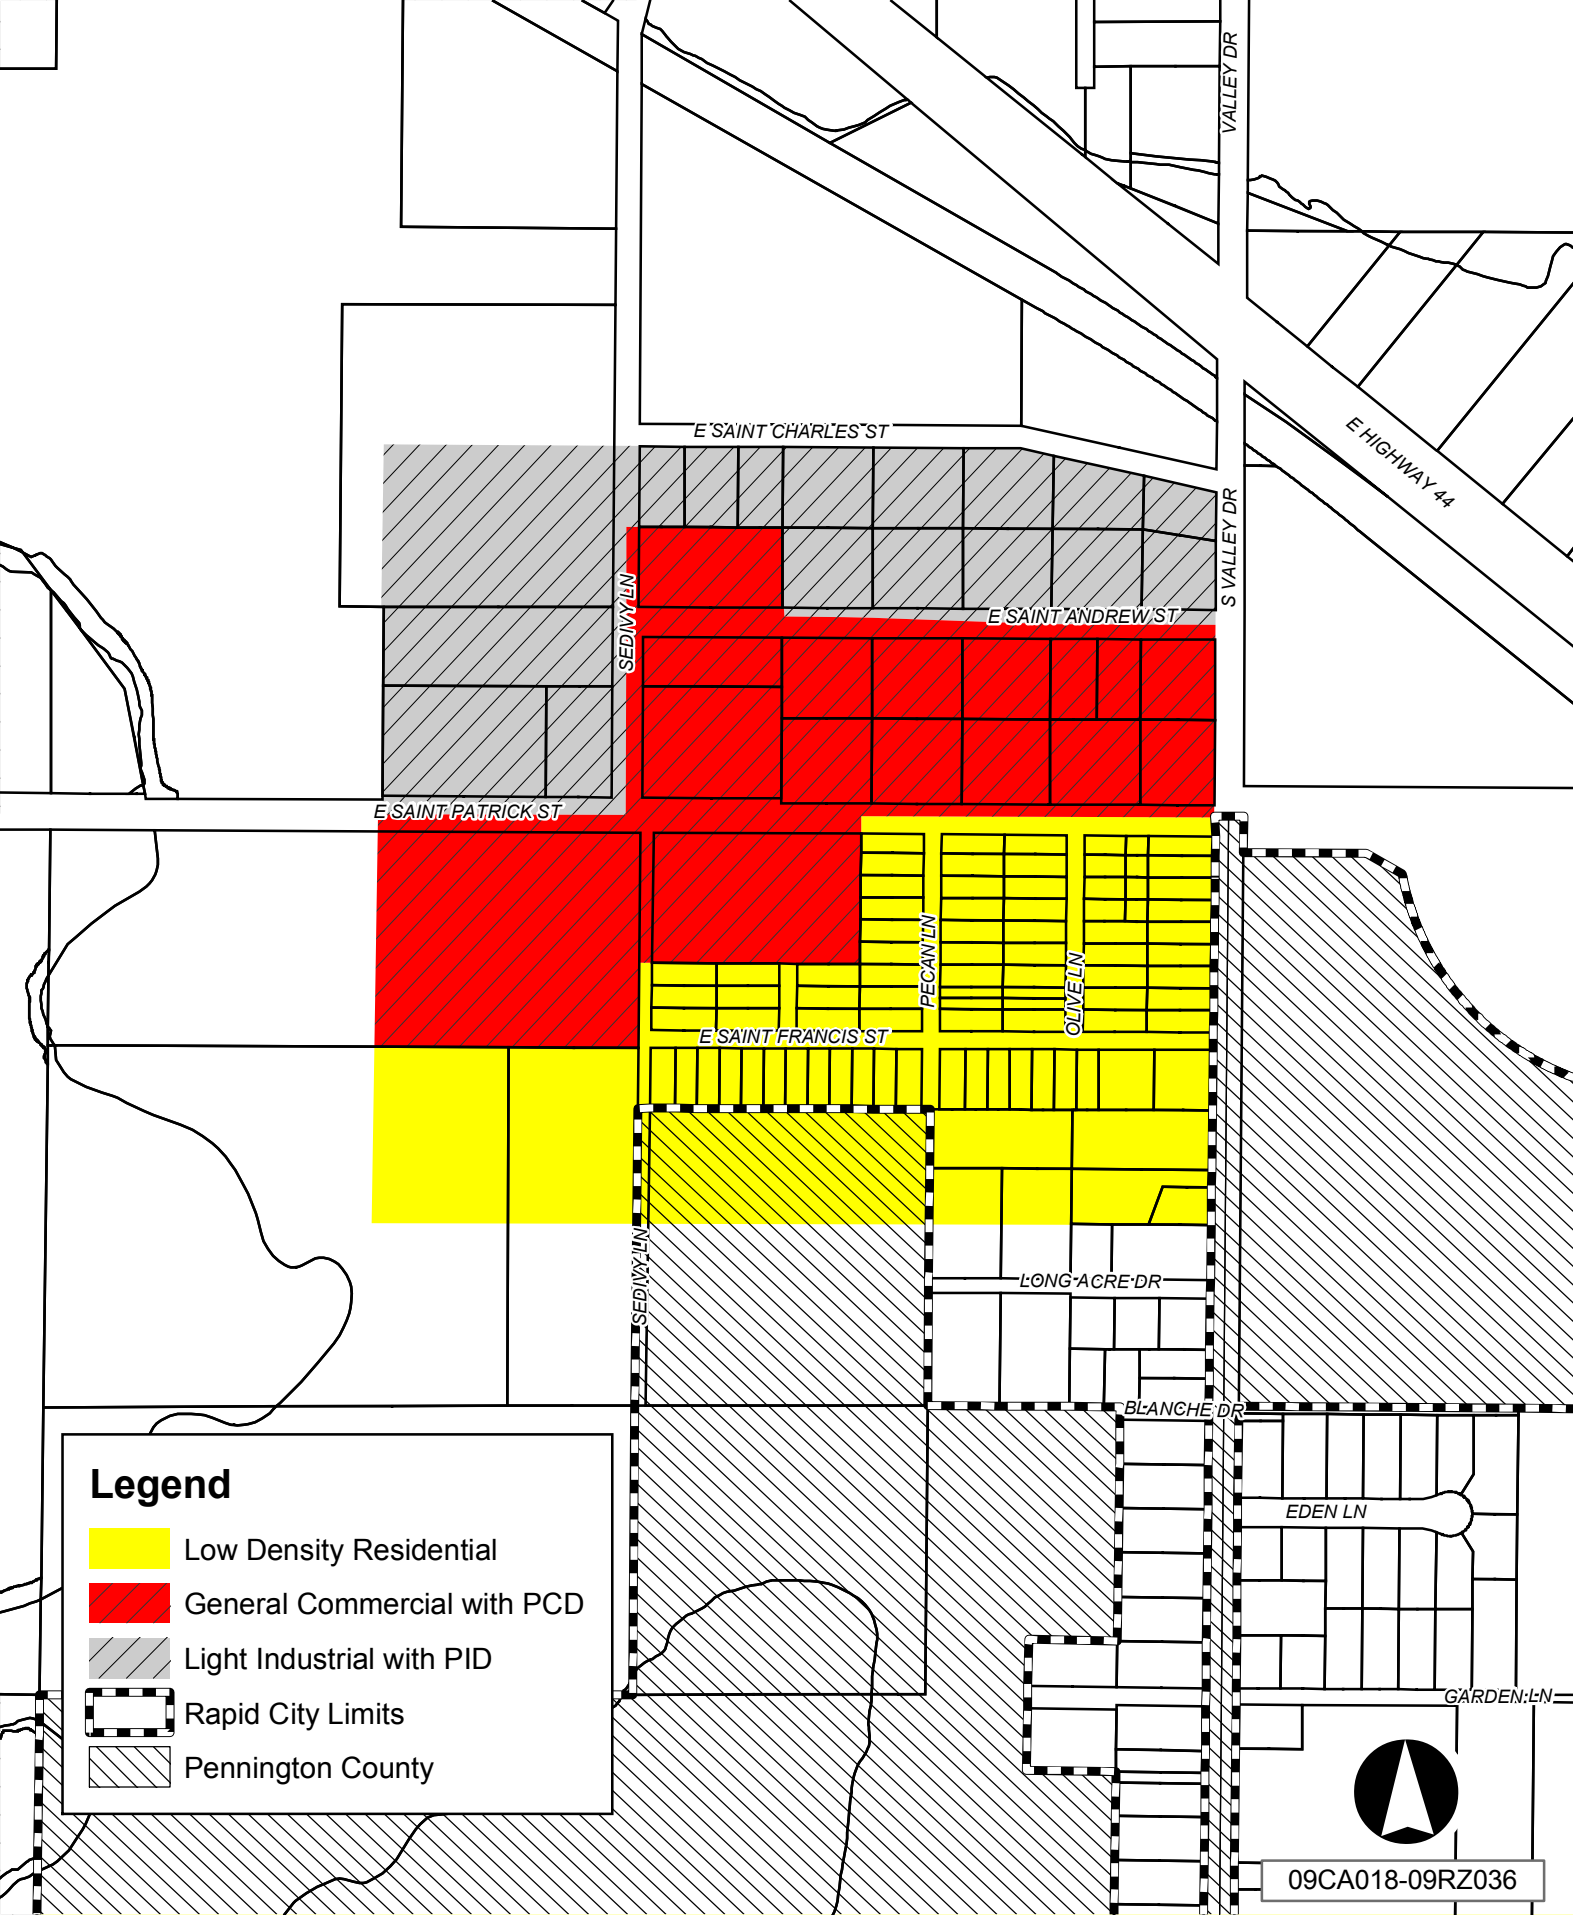

Adopted Comprehensive Plan

Legend

- Low Density Residential
- General Commercial with PCD
- Light Industrial with PID
- Rapid City Limits
- Pennington County