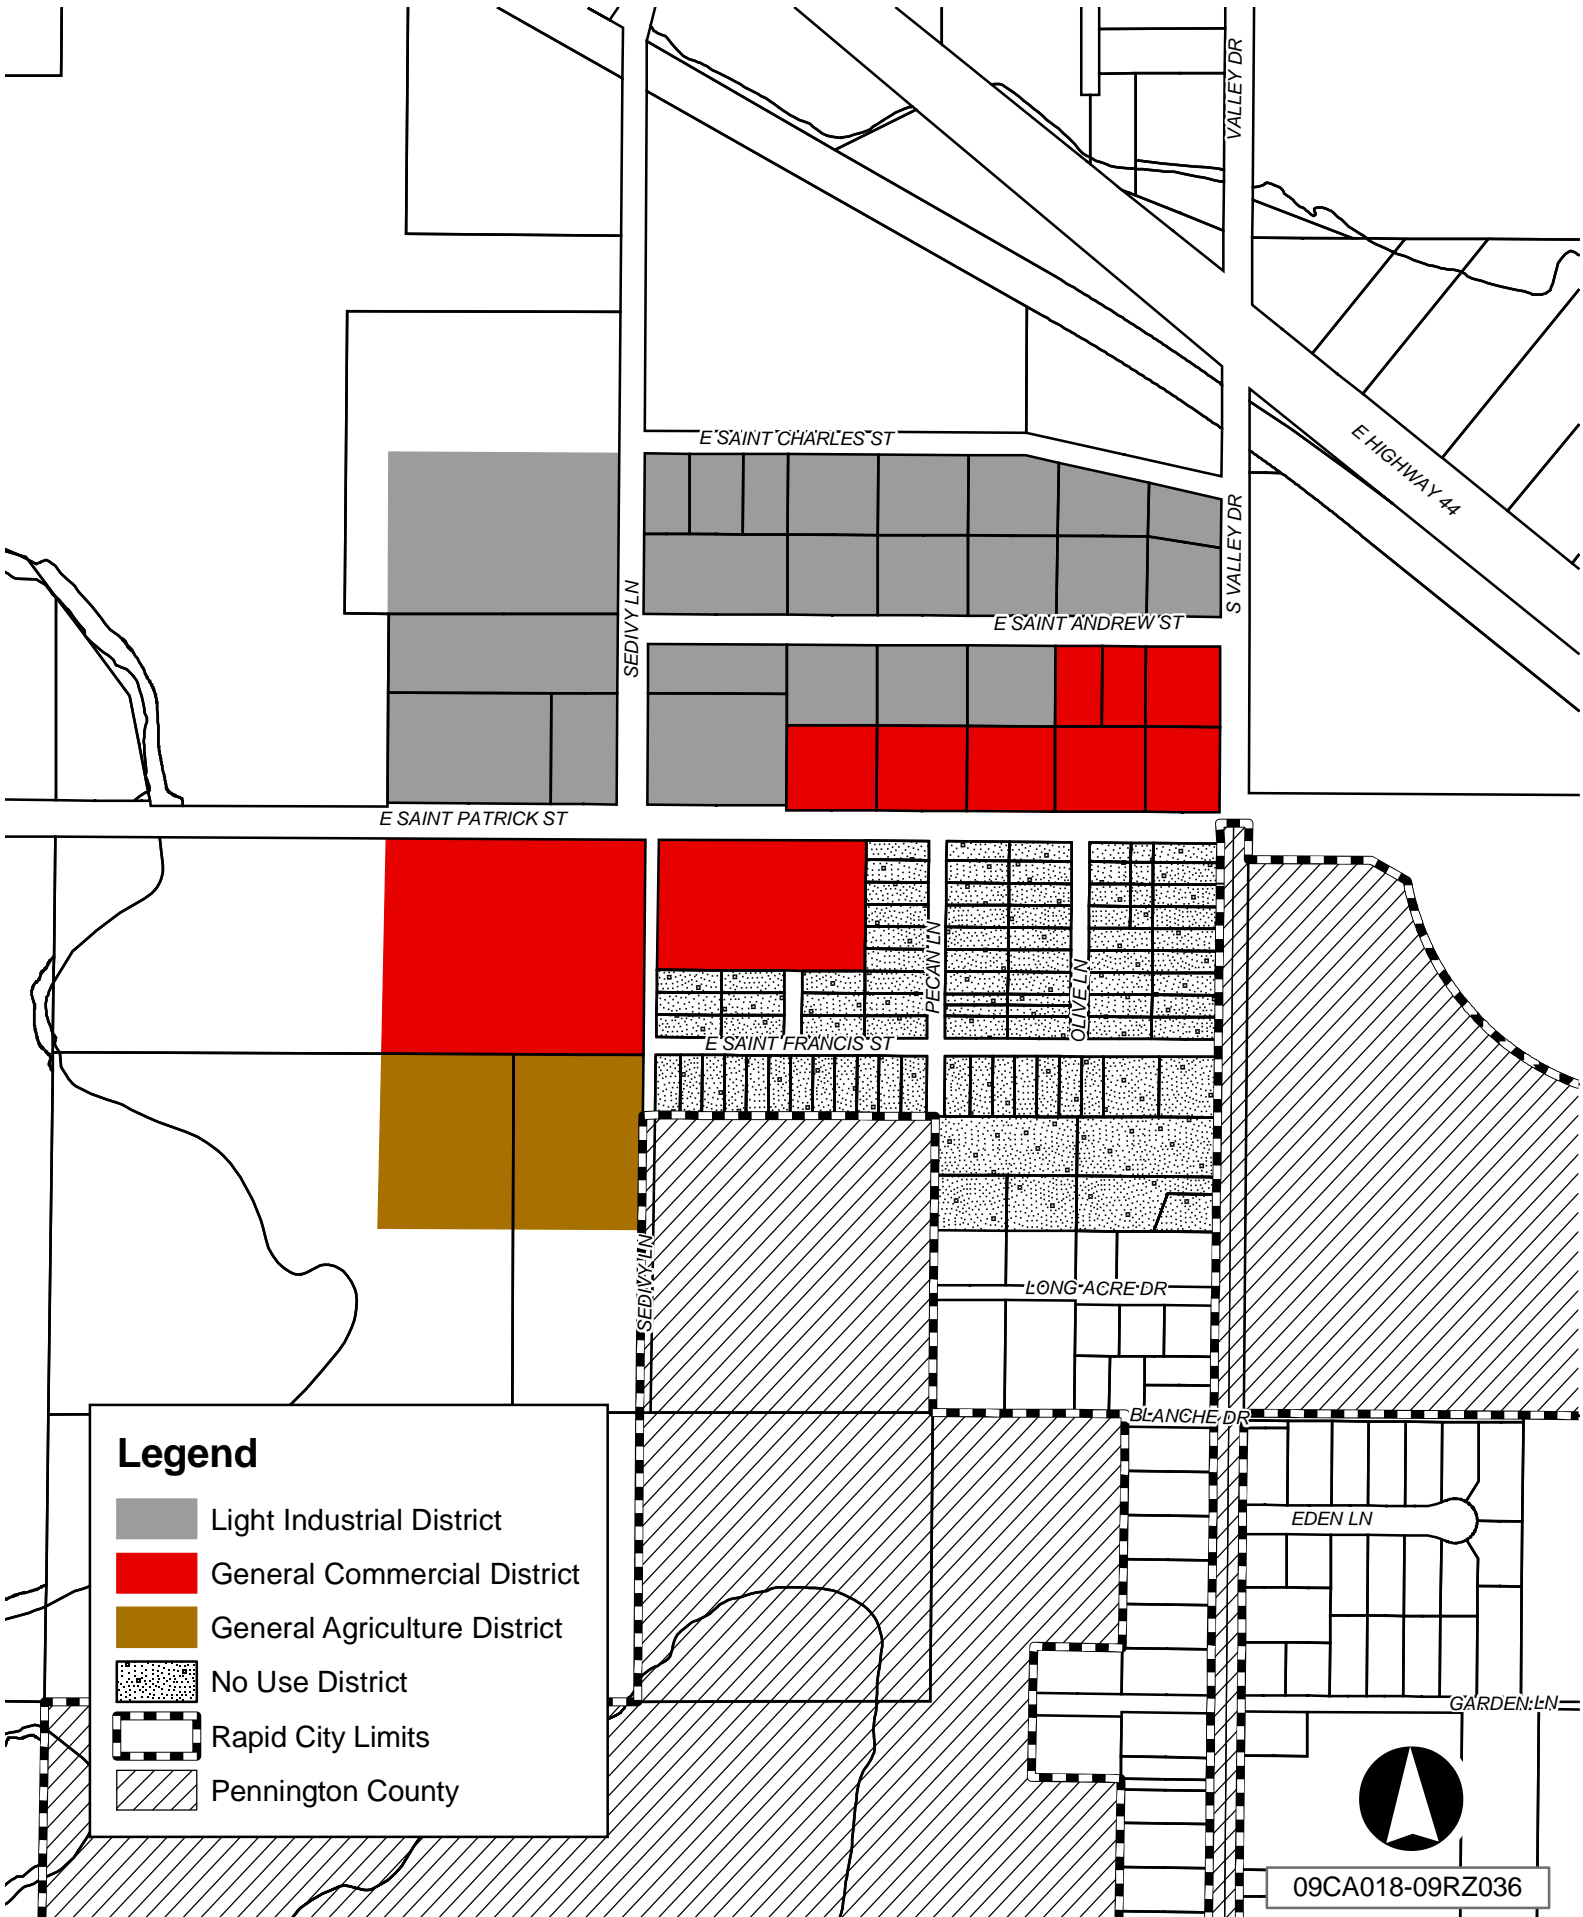

Current Zoning

Legend

-  Light Industrial District
-  General Commercial District
-  General Agriculture District
-  No Use District
-  Rapid City Limits
-  Pennington County

09CA018-09RZ036