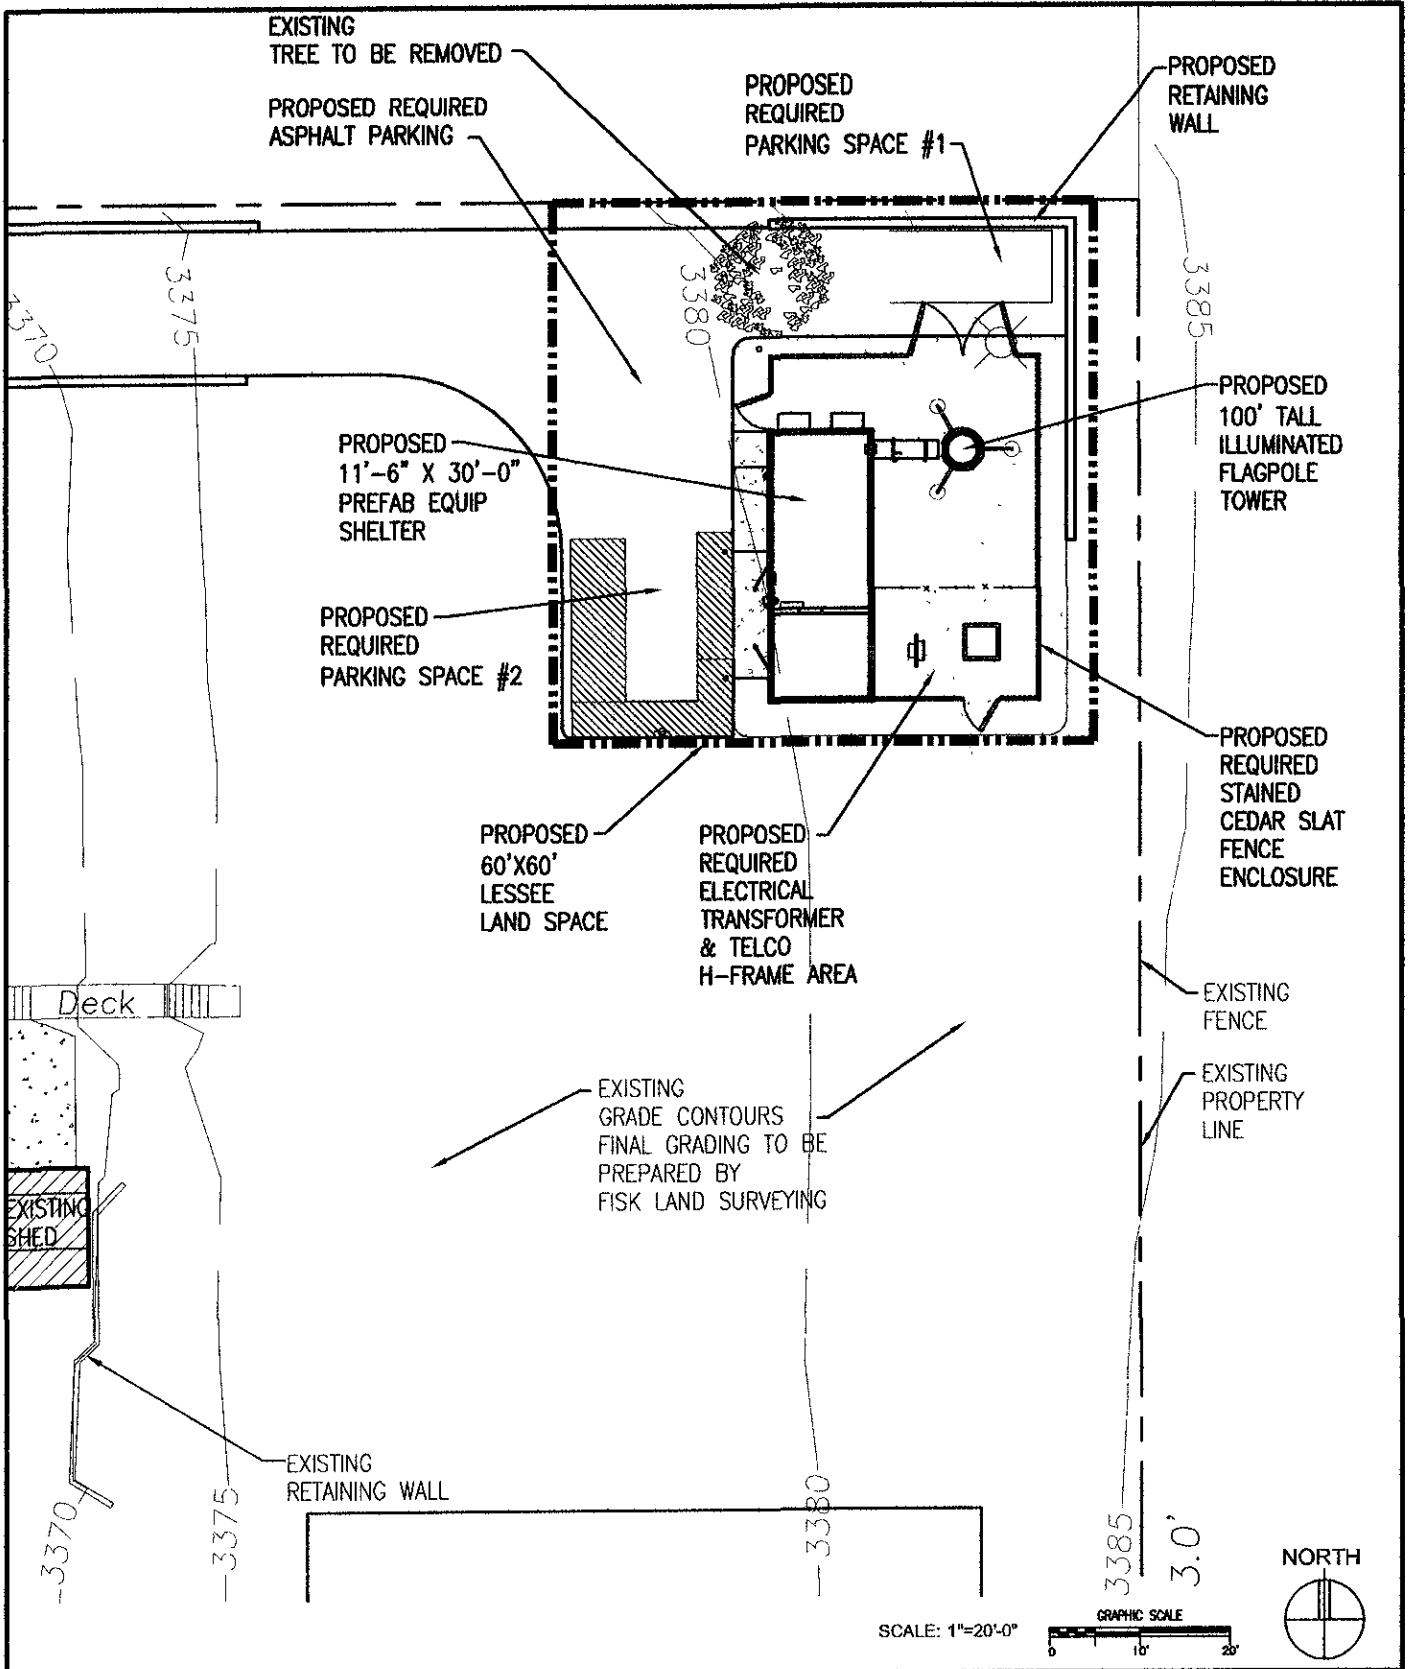

PROJECT:
**RCYC
 RAPID MALL**
 28xx N. HAINES AVE.
 RAPID CITY, SD 57701

DRAWN BY: 09-17-08 JMS
 DATE: JMS
Z-2 (V.1)

SCALE: 1"=20'-0"

GRAPHIC SCALE
0 10' 20'

DESIGN 1
OF EDINA, LTD.
9973 VALLEY VIEW ROAD
EDEN PRAIRIE, MN 55344
(952) 933-9289 FAX 953-9282