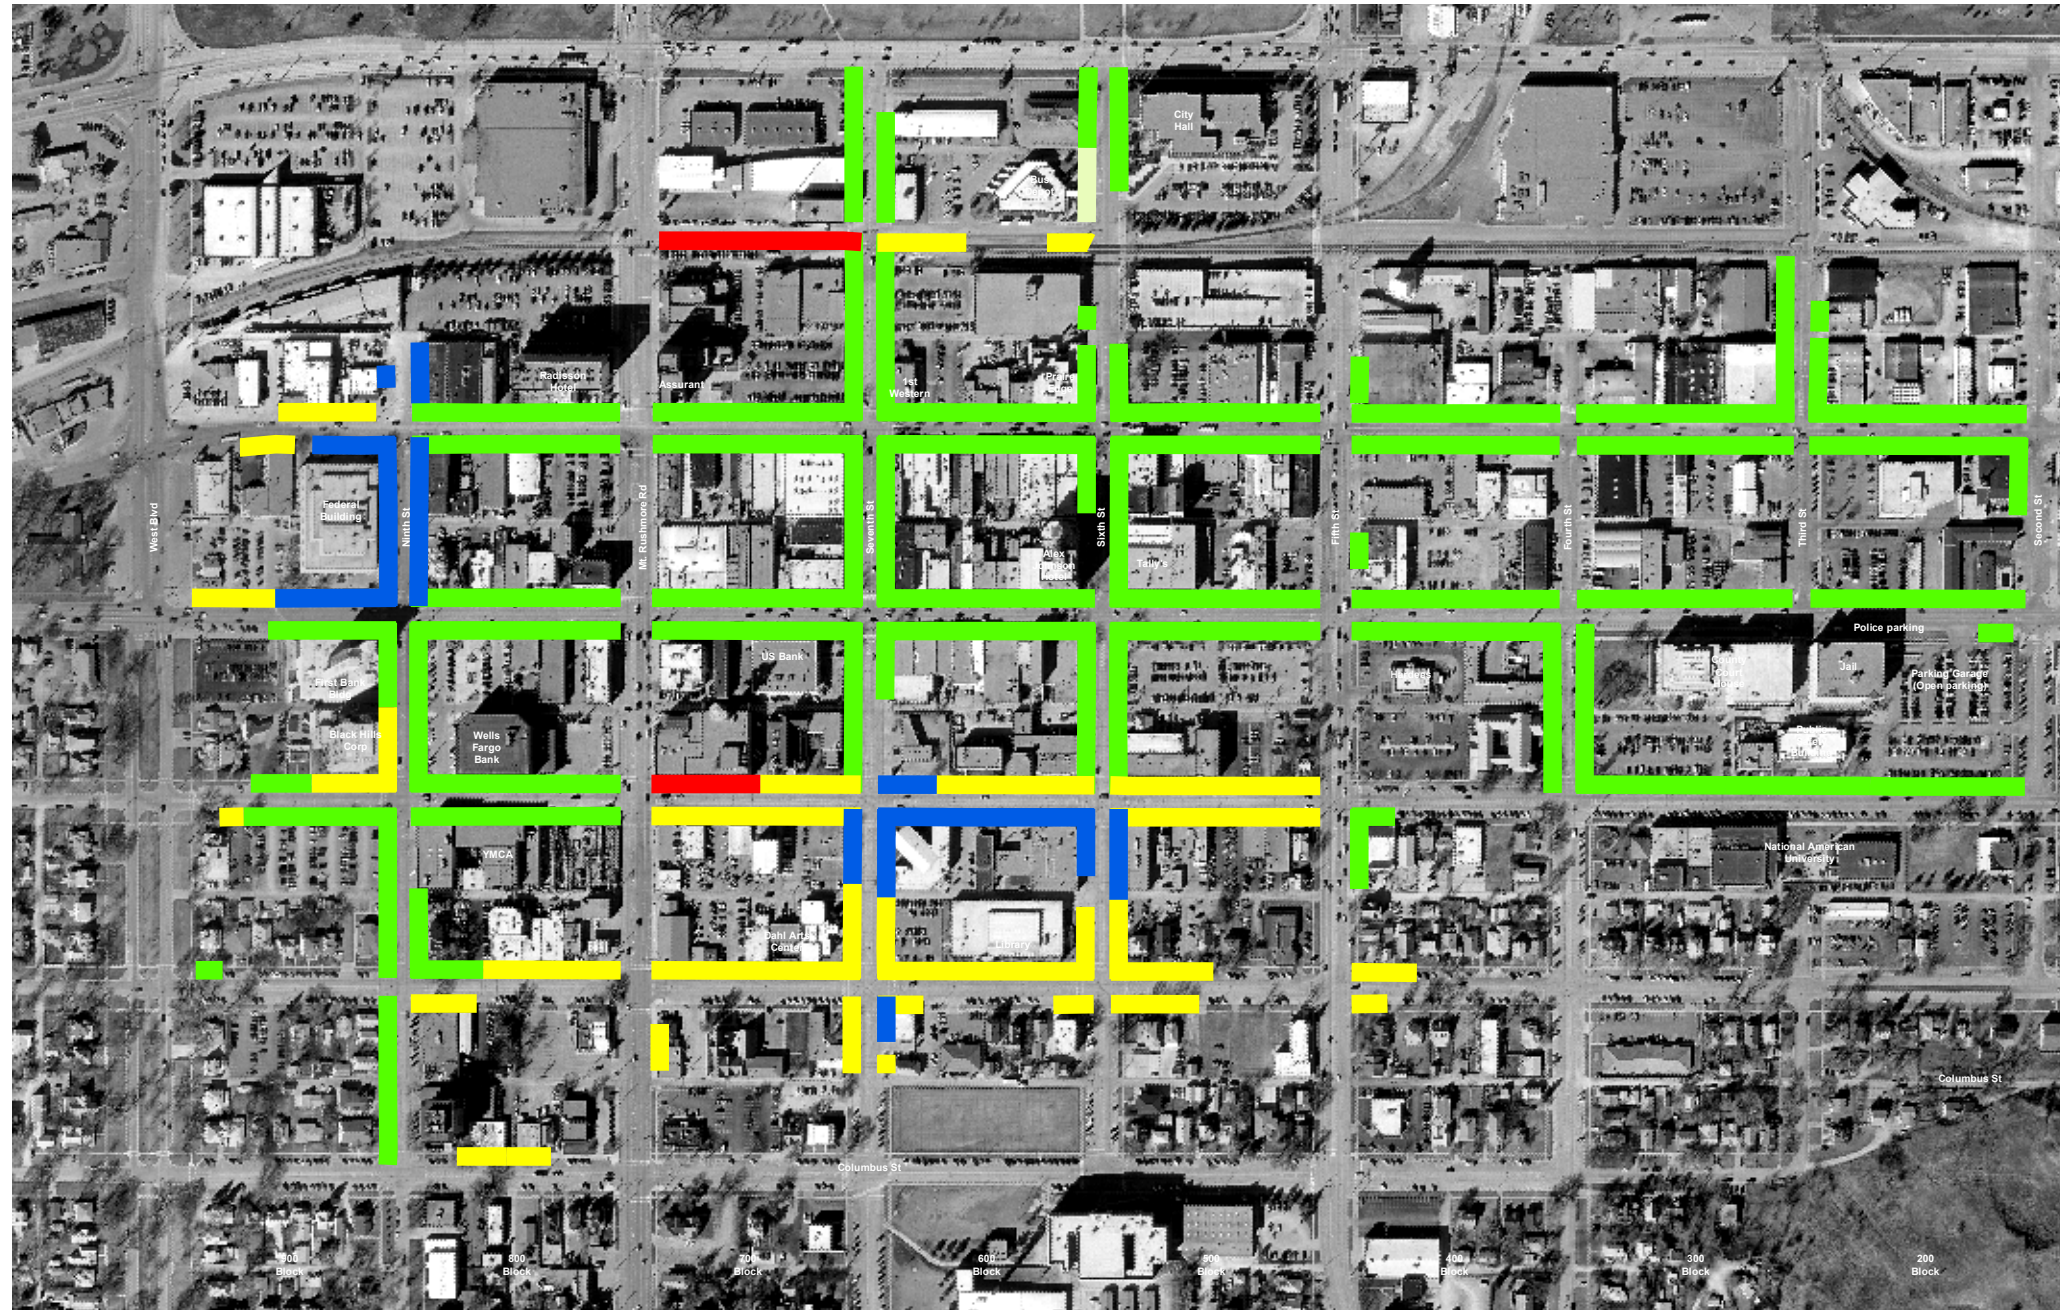

Downtown Public Parking

Existing Parking Designations

WEST BLVD 23 SPACES 9TH ST 125 SPACES MT RUSHMORE RD 10 SPACES 7TH ST 177 SPACES 6TH ST 147 SPACES 5TH ST 25 SPACES 4TH ST 79 SPACES 3RD ST 34 SPACES 2ND ST 31 SPACES

RAPID / APOLDA ST
27 SPACES

 MAIN ST
449 SPACES

 SAINT JOSEPH ST
348 SPACES

 KANSAS CITY ST
301 SPACES

 QUINCY ST
241 SPACES

 COLUMBUS ST
197 SPACES

Legend

- █ 30 MINUTE ZONE
- █ 1 HOUR PARKING
- █ 2 HOUR PARKING
- █ 2 HOUR METERS
- █ 4 HOUR METERS
- █ 10 HOUR METERS