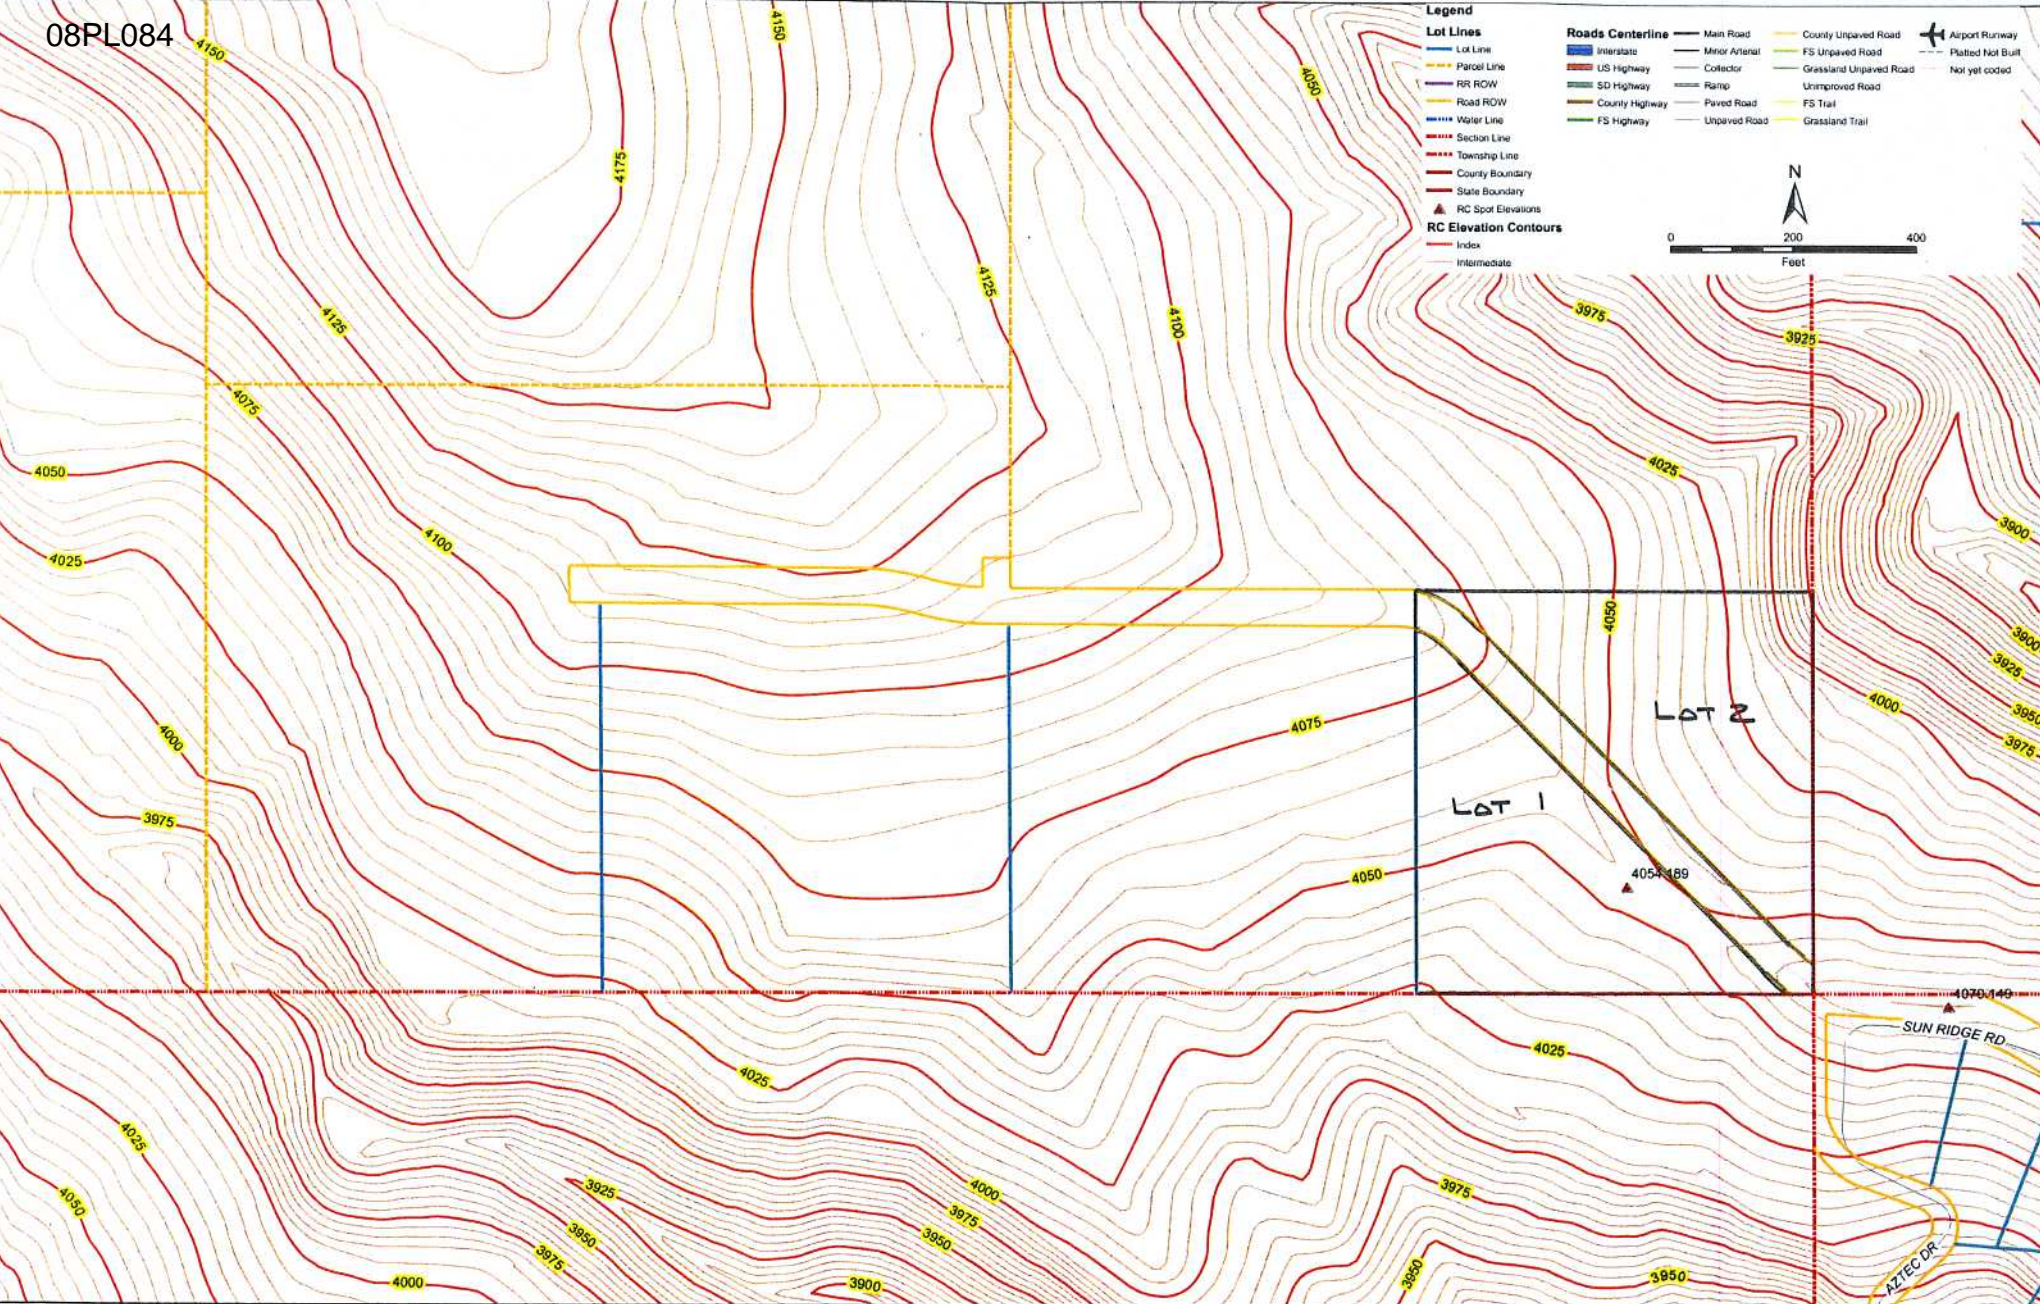

08PL084

**Legend**

**Lot Lines**

- Lot Line
- Parcel Line
- RR ROW
- Road ROW
- Water Line
- Section Line
- Township Line
- County Boundary
- State Boundary
- RC Spot Elevations

**RC Elevation Contours**

- Index
- Intermediate

**Roads Centerline**

- Interstate
- US Highway
- SD Highway
- County Highway
- FS Highway
- Main Road
- Minor Arterial
- Collector
- Ramp
- Paved Road
- Unpaved Road
- County Unpaved Road
- FS Unpaved Road
- Grassland Unpaved Road
- Unimproved Road
- FS Trail
- Grassland Trail

**Airport Runway**

- Platted Not Built
- Not yet coded

LOT 1

LOT 2

4054.189

SUN RIDGE RD

AZTEC DR

4076.149