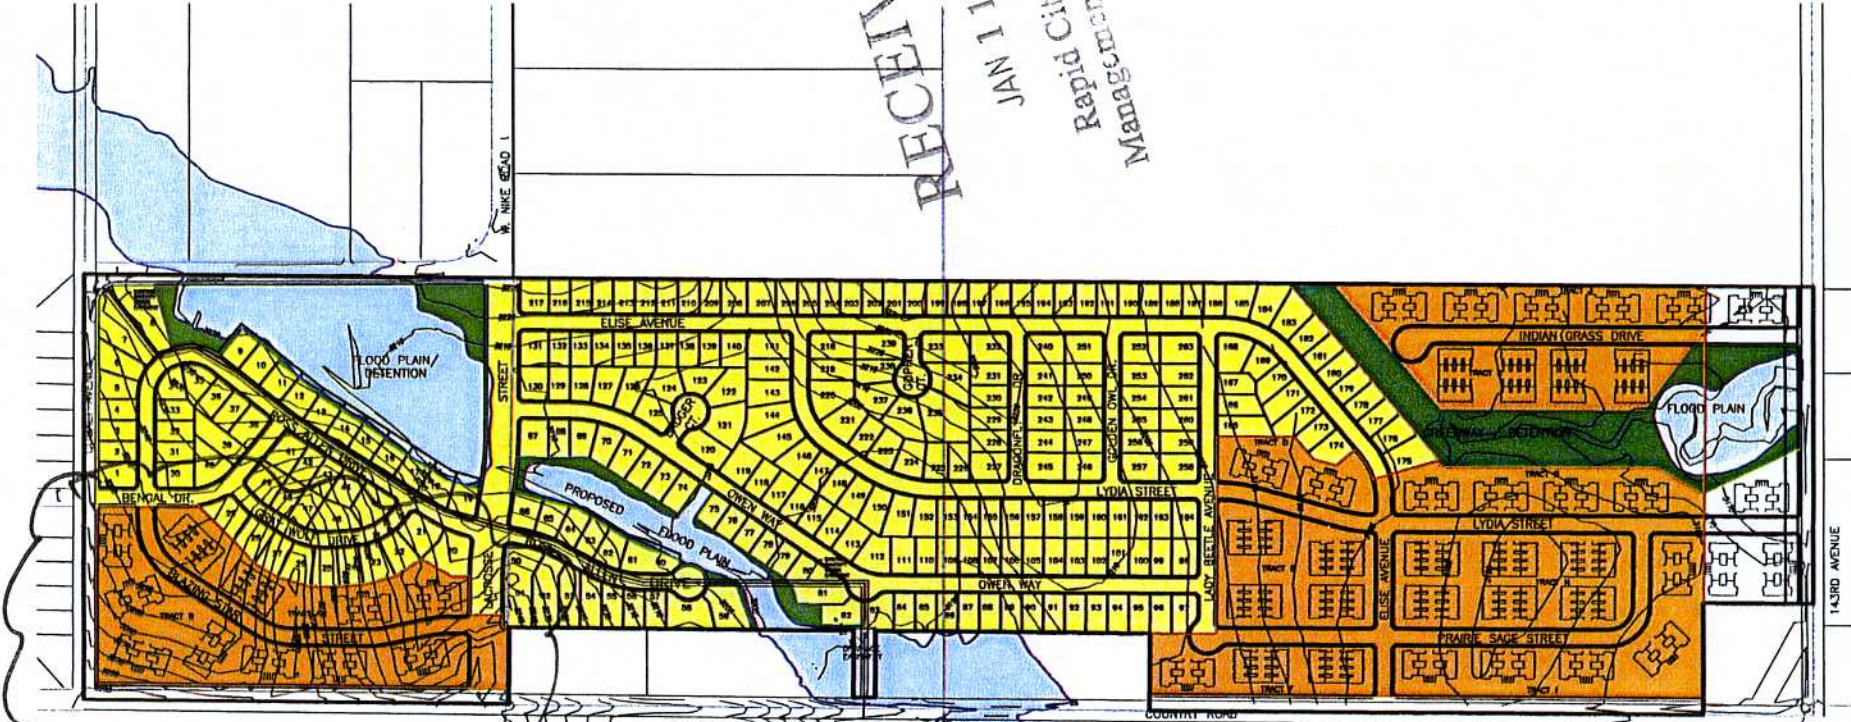

PROPOSED LOW DENSITY RESIDENTIAL ZONING
 PROPOSED MEDIUM DENSITY RESIDENTIAL ZONING

RECEIVED
 JAN 1 1 2008
 Management Department
 Rapid City Growth

Scale: RCALB
 Drawn by: TMF
 Project No.: 122546
 Internal Job No.: 07-0403
 Drawn by: RENTNER
 Date: 12/07

PRAIRIE MEADOWS

PRELIMINARY
 FOR REVIEW ONLY