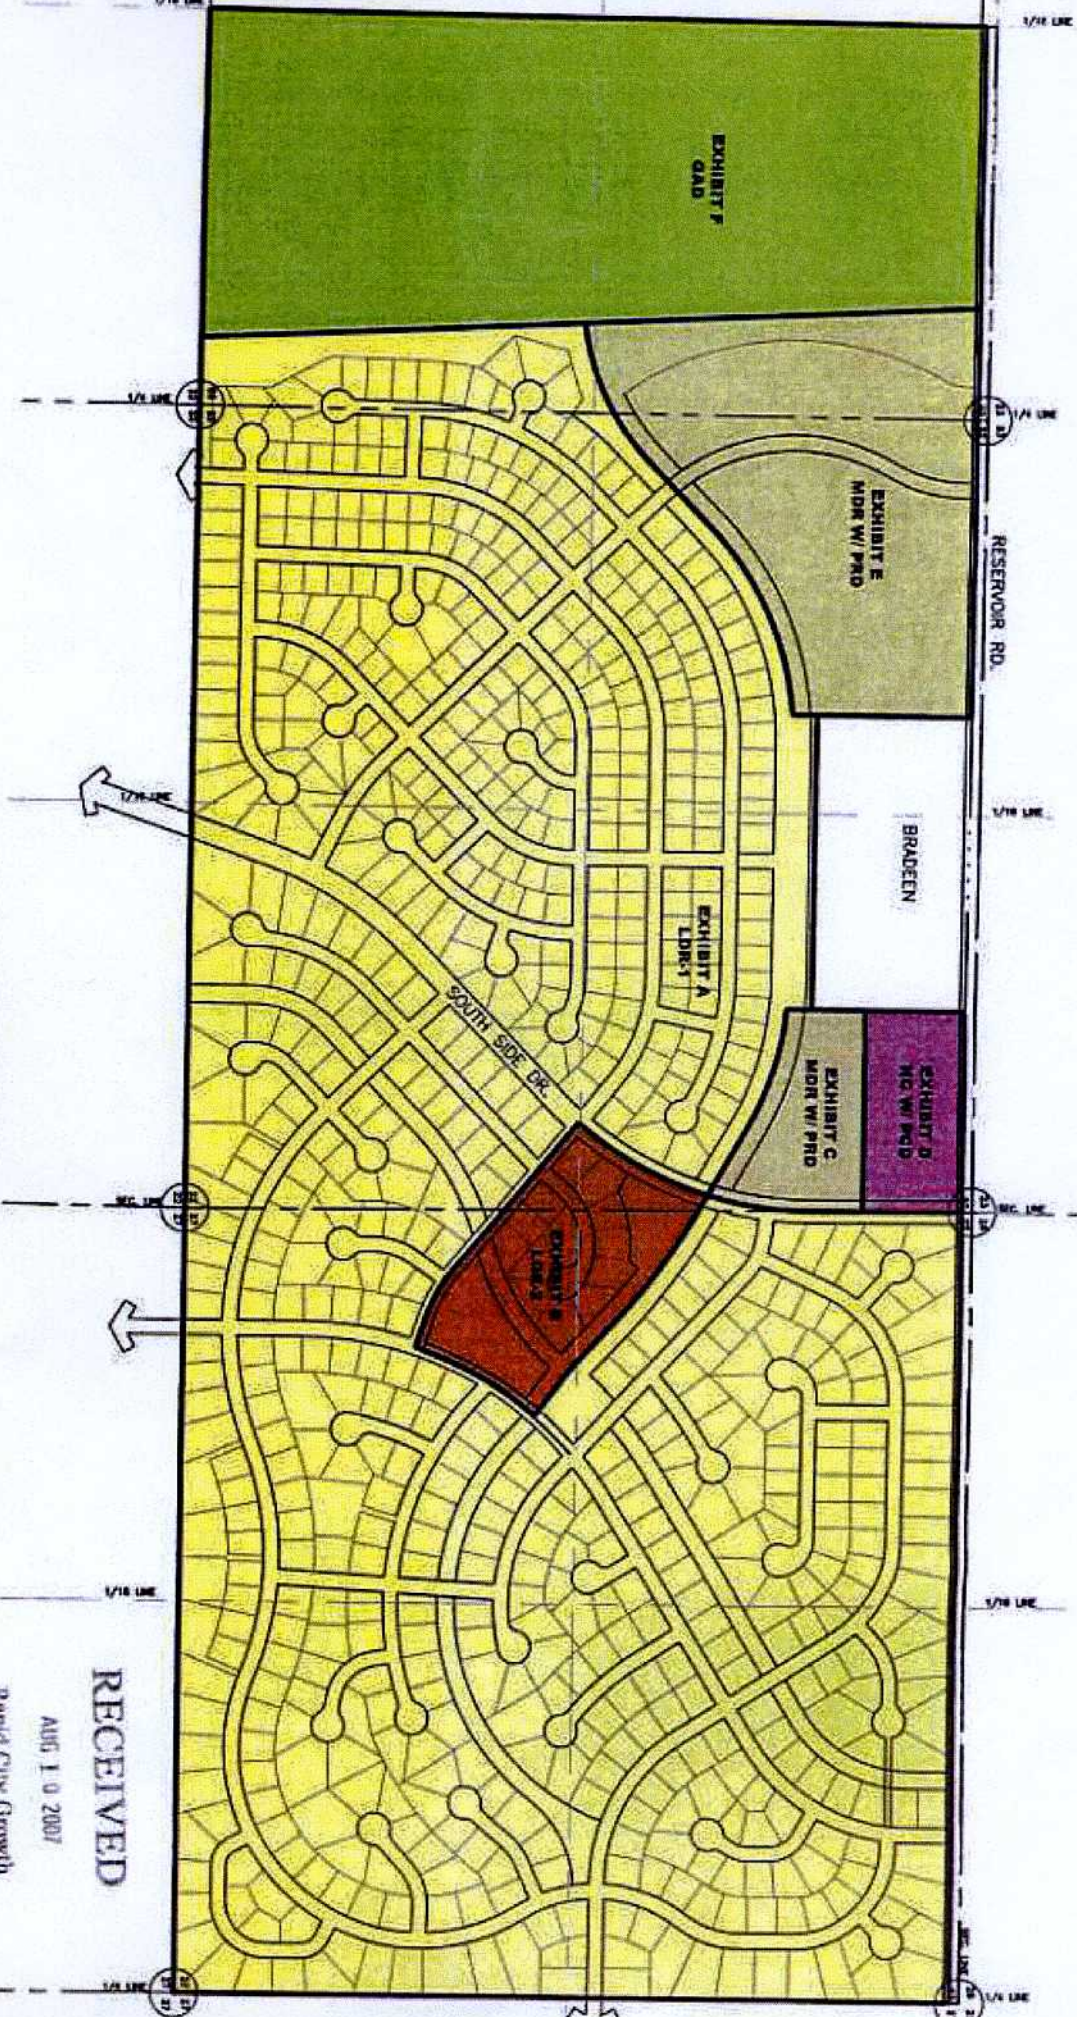

MORNINGSTAR ZONING EXHIBIT MAP

RECEIVED

AUG 1 0 2007

Rapid City Growth
Management Department