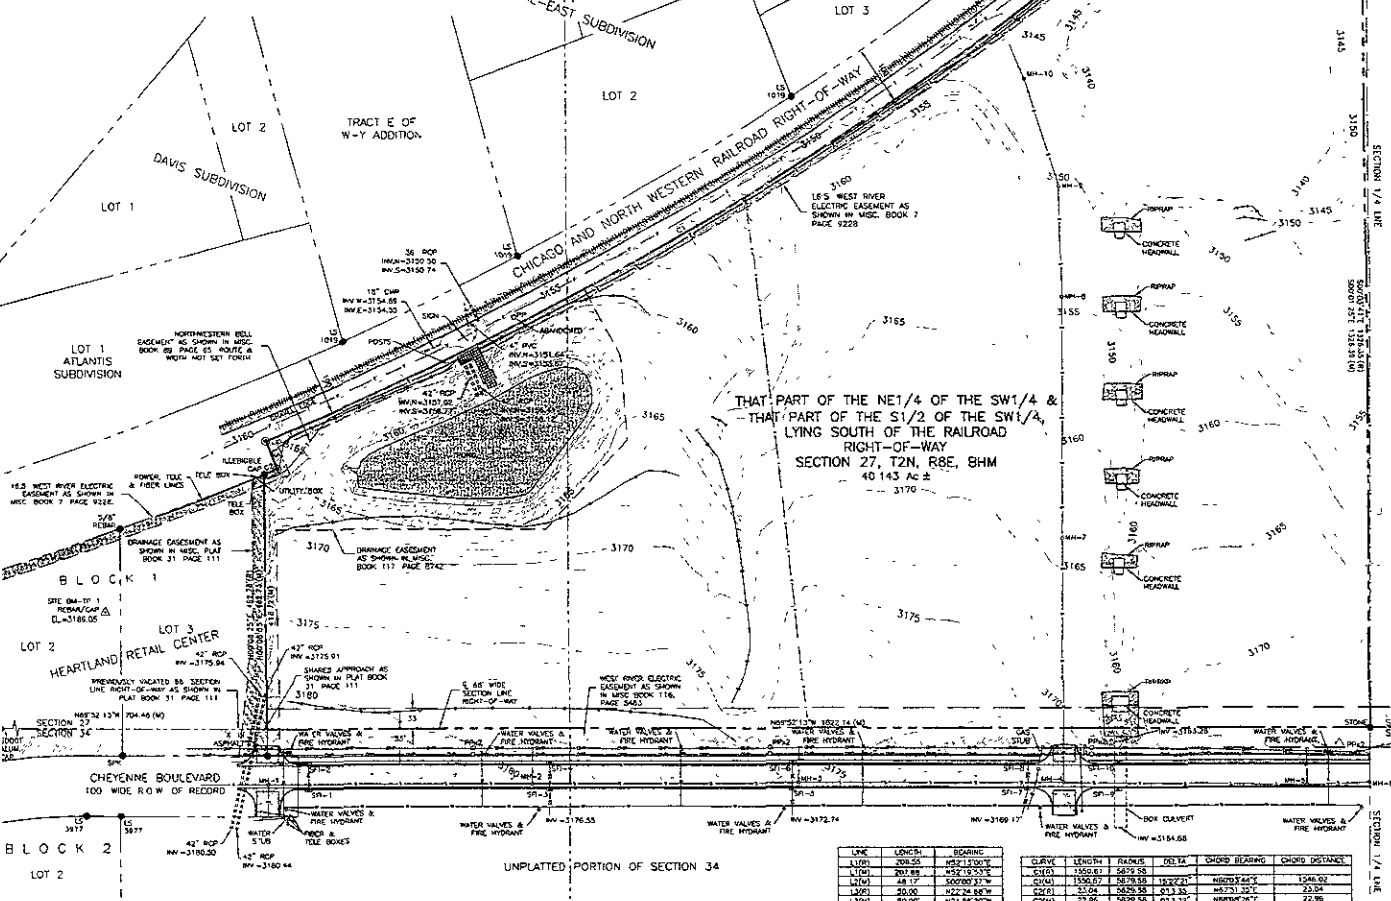

SANITARY SEWER MANHOLES INFORMATION

MH-1 RM EL=3185.83 8" PVC INV W/7/4=3173.10 12" RCP INV W/7/4=3175.18 8" PVC INV OUT/7/4=3175.06	MH-6 RM EL=3176.07 8" PVC INV W/7/4=3166.07	MH-7 RM EL=3162.86 8" PVC INV W/7/4=3151.06 8" PVC INV OUT/7/4=3169.78	MH-8 RM EL=3153.49 8" PVC INV W/7/4=3143.56 8" PVC INV OUT/7/4=3143.28 8" PVC INV OUT/7/4=3165.83	MH-9 RM EL=3149.16 8" PVC INV W/7/4=3137.30 8" PVC INV OUT/7/4=3159.28	MH-10 RM EL=3146.20 8" PVC INV W/7/4=3136.66 8" PVC INV OUT/7/4=3136.36

ADJUSTED ELEVATION INFORMATION

SP1-1 RM EL=3183.61 12" RCP INV OUT/7/4=3160.61	SP1-6 RM EL=3178.05 12" RCP INV OUT/7/4=3172.27	SP1-2 RM EL=3183.24 12" RCP INV W/7/4=3178.97 18" RCP INV OUT/7/4=3179.97	SP1-7 RM EL=3172.50 12" RCP INV W/7/4=3169.23 18" RCP INV OUT/7/4=3169.28	SP1-3 RM EL=3173.79 12" RCP INV W/7/4=3176.81 12" RCP INV OUT/7/4=3176.83	SP1-4 RM EL=3179.59 12" RCP INV W/7/4=3177.00 12" RCP INV OUT/7/4=3177.00	SP1-5 RM EL=3179.16 12" RCP INV W/7/4=3173.01 16" RCP INV OUT/7/4=3172.96	SP1-10 RM EL=3171.31