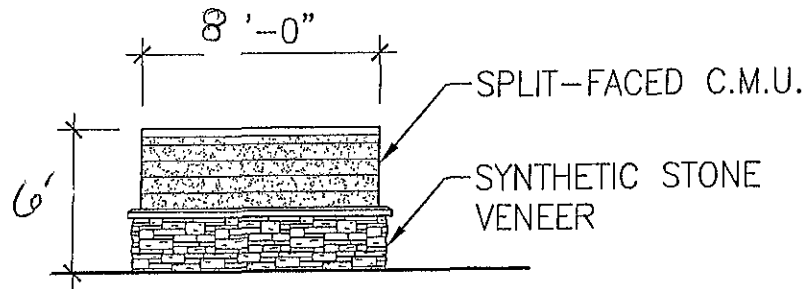

Cedar on Redwood (shades of brown)

FRONT ELEVATION

SIDE ELEVATION

TSP, Inc.
600 Kansas City Street
Rapid City, SD 57701

phone: (605) 343-6102
fax: (605) 343-7159