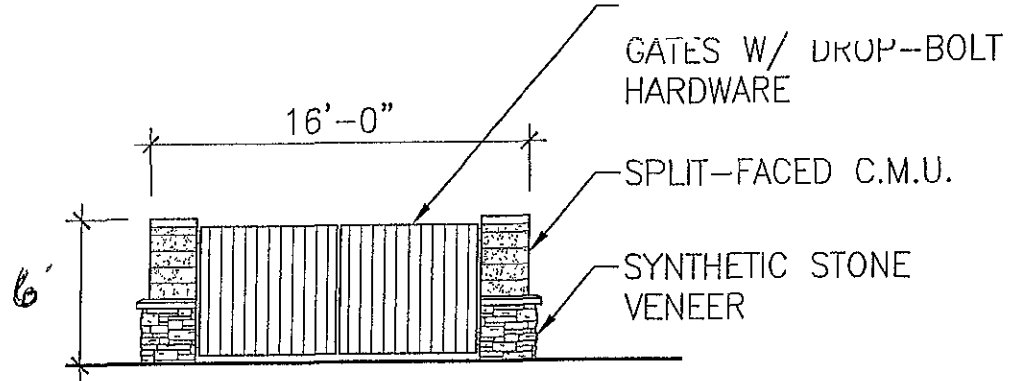

Cedar on Redwood (shades of brown)

FRONT ELEVATION

SIDE ELEVATION

TSP, Inc.
600 Kansas City Street
Rapid City, SD 57701

phone: (605) 343-6102
fax: (605) 343-7159