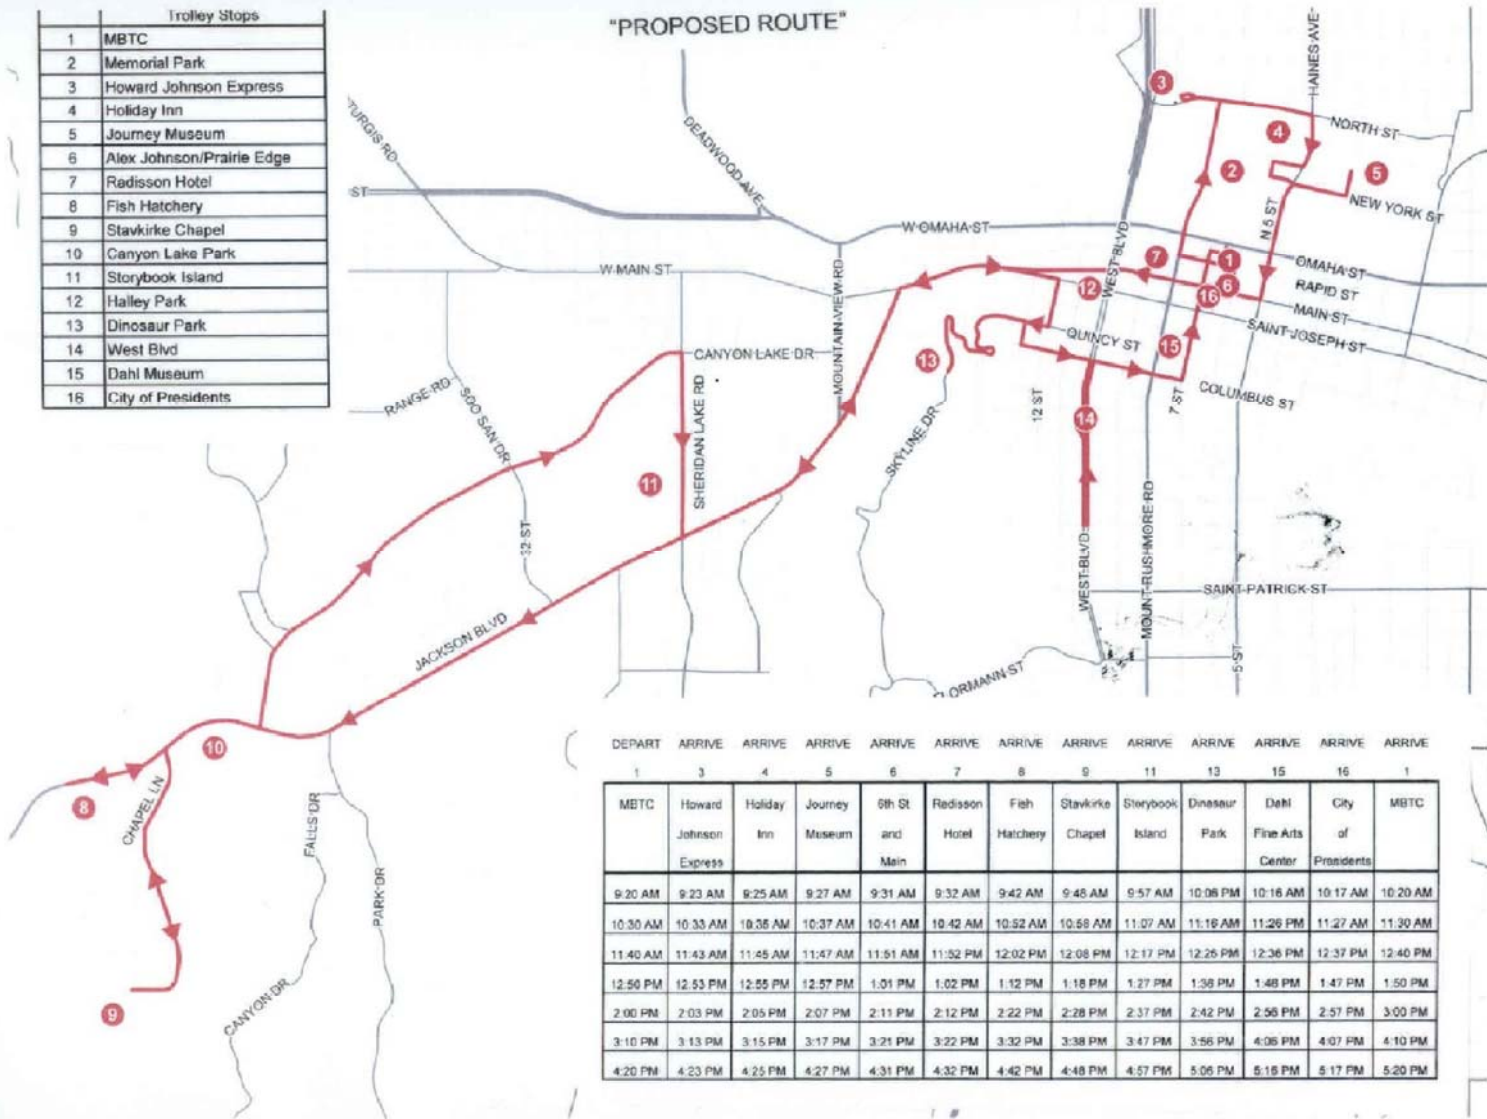

### "PROPOSED ROUTE"

Trolley Stops	
1	MBTC
2	Memorial Park
3	Howard Johnson Express
4	Holiday Inn
5	Journey Museum
6	Alex Johnson/Prairie Edge
7	Radisson Hotel
8	Fish Hatchery
9	Stavkirke Chapel
10	Canyon Lake Park
11	Storybook Island
12	Halley Park
13	Dinosaur Park
14	West Blvd
15	Dahl Museum
16	City of Presidents

DEPART ARRIVE ARRIVE ARRIVE ARRIVE ARRIVE ARRIVE ARRIVE ARRIVE ARRIVE ARRIVE ARRIVE ARRIVE

	1	3	4	5	6	7	8	9	11	13	15	16	1
MBTC	Howard Johnson Express	Holiday Inn	Journey Museum	8th St and Main	Radisson Hotel	Fish Hatchery	Stavkirke Chapel	Storybook Island	Dinosaur Park	DeM Fine Arts Center	City of Presidents	MBTC	
	9:20 AM	9:23 AM	9:25 AM	9:27 AM	9:31 AM	9:32 AM	9:42 AM	9:45 AM	9:57 AM	10:08 PM	10:16 AM	10:17 AM	10:20 AM
	10:30 AM	10:33 AM	10:36 AM	10:37 AM	10:41 AM	10:42 AM	10:52 AM	10:58 AM	11:07 AM	11:16 AM	11:26 PM	11:27 AM	11:30 AM
	11:40 AM	11:43 AM	11:45 AM	11:47 AM	11:51 AM	11:52 PM	12:02 PM	12:08 PM	12:17 PM	12:25 PM	12:36 PM	12:37 PM	12:40 PM
	12:50 PM	12:53 PM	12:55 PM	12:57 PM	1:01 PM	1:02 PM	1:12 PM	1:18 PM	1:27 PM	1:36 PM	1:48 PM	1:47 PM	1:50 PM
	2:00 PM	2:03 PM	2:05 PM	2:07 PM	2:11 PM	2:12 PM	2:22 PM	2:28 PM	2:37 PM	2:42 PM	2:56 PM	2:57 PM	3:00 PM
	3:10 PM	3:13 PM	3:15 PM	3:17 PM	3:21 PM	3:22 PM	3:32 PM	3:38 PM	3:47 PM	3:56 PM	4:06 PM	4:07 PM	4:10 PM
	4:20 PM	4:23 PM	4:25 PM	4:27 PM	4:31 PM	4:32 PM	4:42 PM	4:48 PM	4:57 PM	5:06 PM	5:16 PM	5:17 PM	5:20 PM