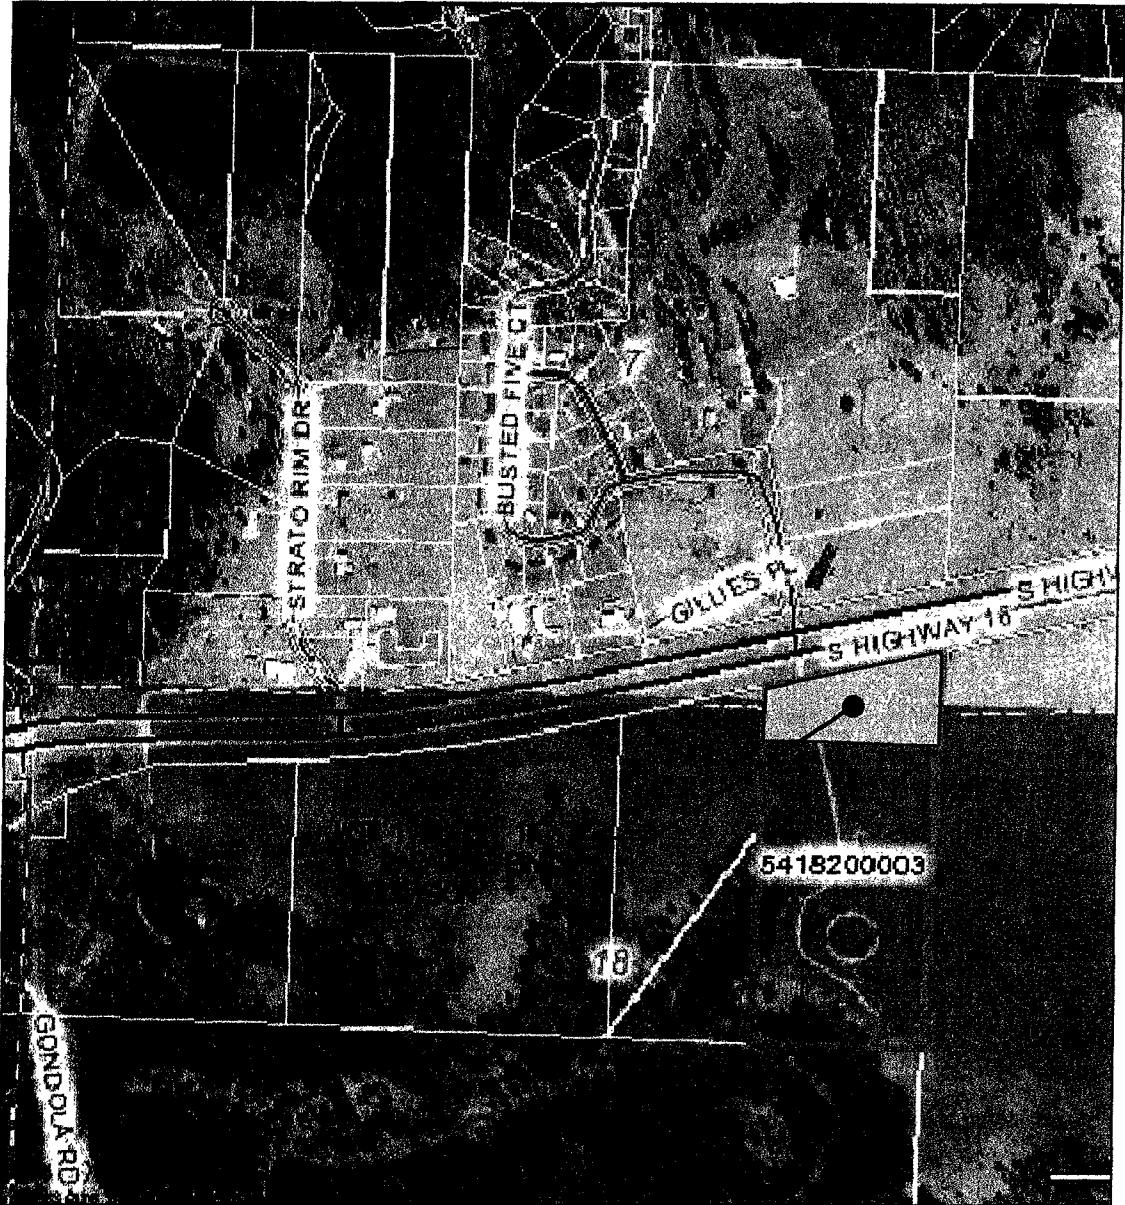

VICINITY MAP

LOT 1 BLOCK1 OF PARADISE PINES SUBDIVISION
LOCATED IN THE SW ¼ SE¼ SECTION 7 AND THE
NW¼ NE¼ SECTION 18 ALL OF T1N, R7E, BHM,
PENNINGTON COUNTY, SOUTH DAKOTA

RECEIVED

JAN 26 2007

Rapid City Growth
Management Department